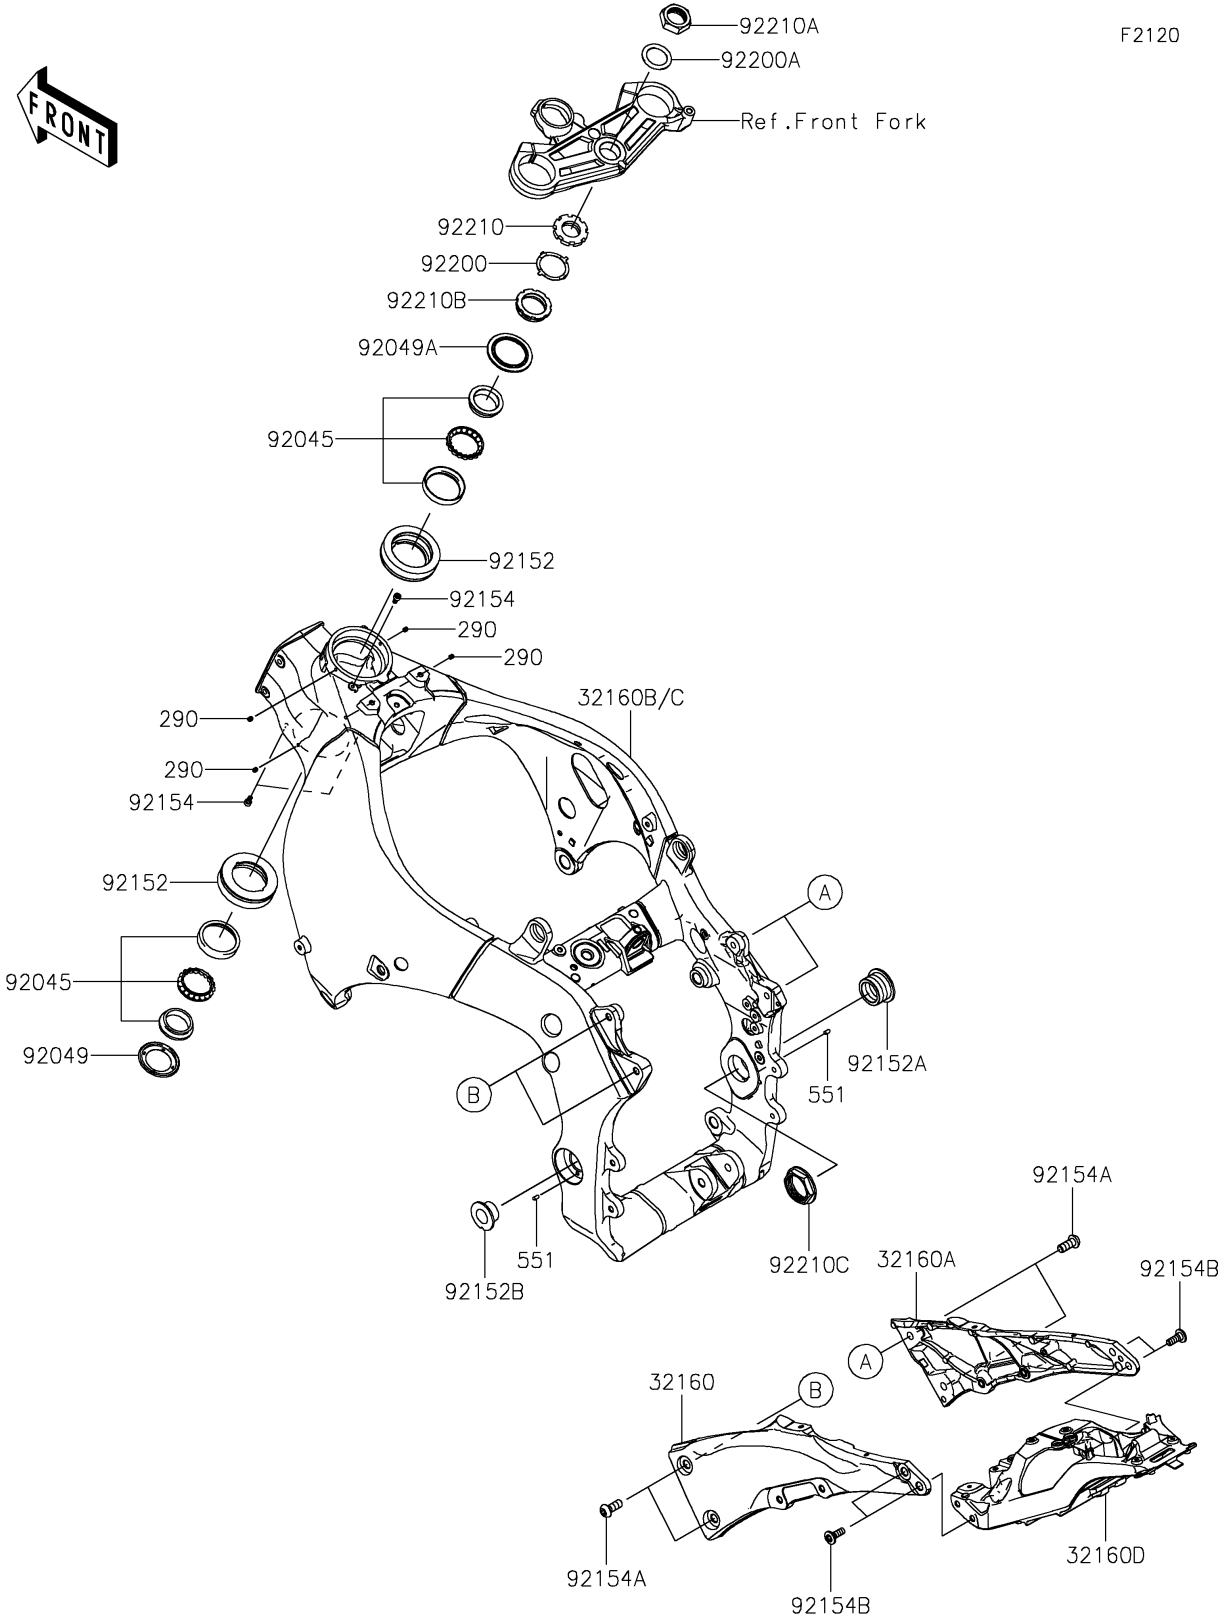

2025 Ninja ZX-10RR PARTS DIAGRAM

Frame

2025 Ninja ZX-10RR PARTS LIST

Frame

ITEM NAME	PART NUMBER	QUANTITY
FRAME-COMP,RR,LH,F.S.BLACK (Ref # 32160)	32160-0885-18R	1
FRAME-COMP,RR,RH,F.S.BLACK (Ref # 32160A)	32160-0886-18R	1
FRAME-COMP,MAIN (Ref # 32160B)	32160-1872	1
FRAME-COMP,MAIN,F.S.BLACK (Ref # 32160C)	32160-1872-18R	1
FRAME-COMP,RR (Ref # 32160D)	32160-1895	1
BEARING-BALL,SF07A17PX1V1 (Ref # 92045)	92045-1384	2
SEAL-OIL,DS35X55X4 (Ref # 92049)	92049-0022	1
SEAL-OIL,43X55.5X8.6 (Ref # 92049A)	92049-0742	1
COLLAR,55X77X18.5 (Ref # 92152)	92152-2165	2
COLLAR,PIVOT,RH (Ref # 92152A)	92152-2811	1
COLLAR,PIVOT,LH (Ref # 92152B)	92152-2812	1
BOLT,SOCKET,5X10 (Ref # 92154)	92154-1642	3
BOLT,SOCKET,10X25 (Ref # 92154A)	92154-1900	4
BOLT,SOCKET,8X23 (Ref # 92154B)	92154-1901	4
WASHER (Ref # 92200)	92200-0036	1
WASHER,28.5X40X1.6 (Ref # 92200A)	92200-0595	1
NUT,35MM (Ref # 92210)	92210-0095	1
NUT,28MM (Ref # 92210A)	92210-0209	1
NUT,35MM (Ref # 92210B)	92210-0823	1
NUT,38MM (Ref # 92210C)	92210-1441	1
SCREW-SET-SOCKET,5X6 (Ref # 290)	290Q0506	4
PIN-DOWEL (Ref # 551)	551R0408	2