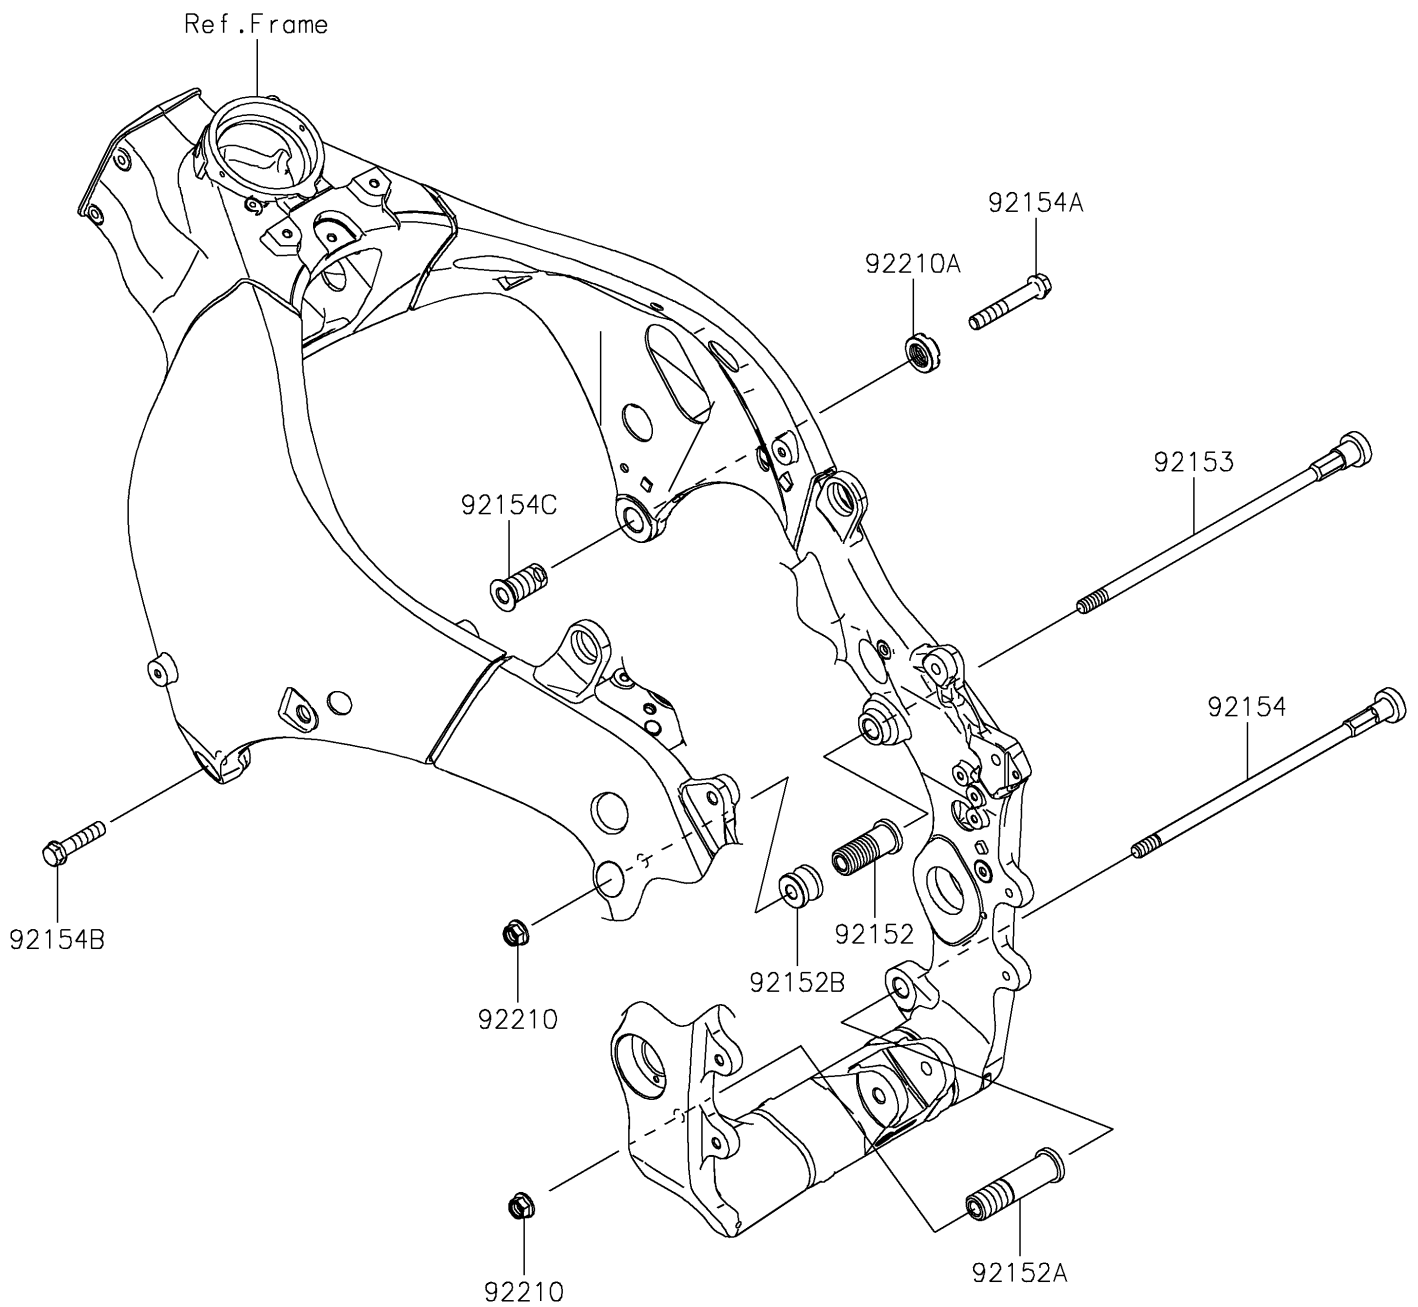

2024 Ninja® ZX-10RR PARTS DIAGRAM

Engine Mount

F2122

2024 Ninja® ZX-10RR PARTS LIST

Engine Mount

ITEM NAME	PART NUMBER	QUANTITY
COLLAR,ENGINE MOUNT (Ref # 92152)	92152-0076	1
COLLAR,10.5X20X80 (Ref # 92152A)	92152-0860	1
COLLAR (Ref # 92152B)	92152-0984	1
BOLT,SOCKET,10X279 (Ref # 92153)	92153-1329	1
BOLT,SOCKET,10X260 (Ref # 92154)	92154-0386	1
BOLT,FLANGED,10X65 (Ref # 92154A)	92154-1964	1
BOLT,FLANGED,10X40 (Ref # 92154B)	92154-1965	1
BOLT,SOCKET,18X38 (Ref # 92154C)	92154-1966	1
NUT,LOCK,FLANGED,10MM (Ref # 92210)	92210-1139	2
NUT,CASTLE,18MM (Ref # 92210A)	92210-1390	1