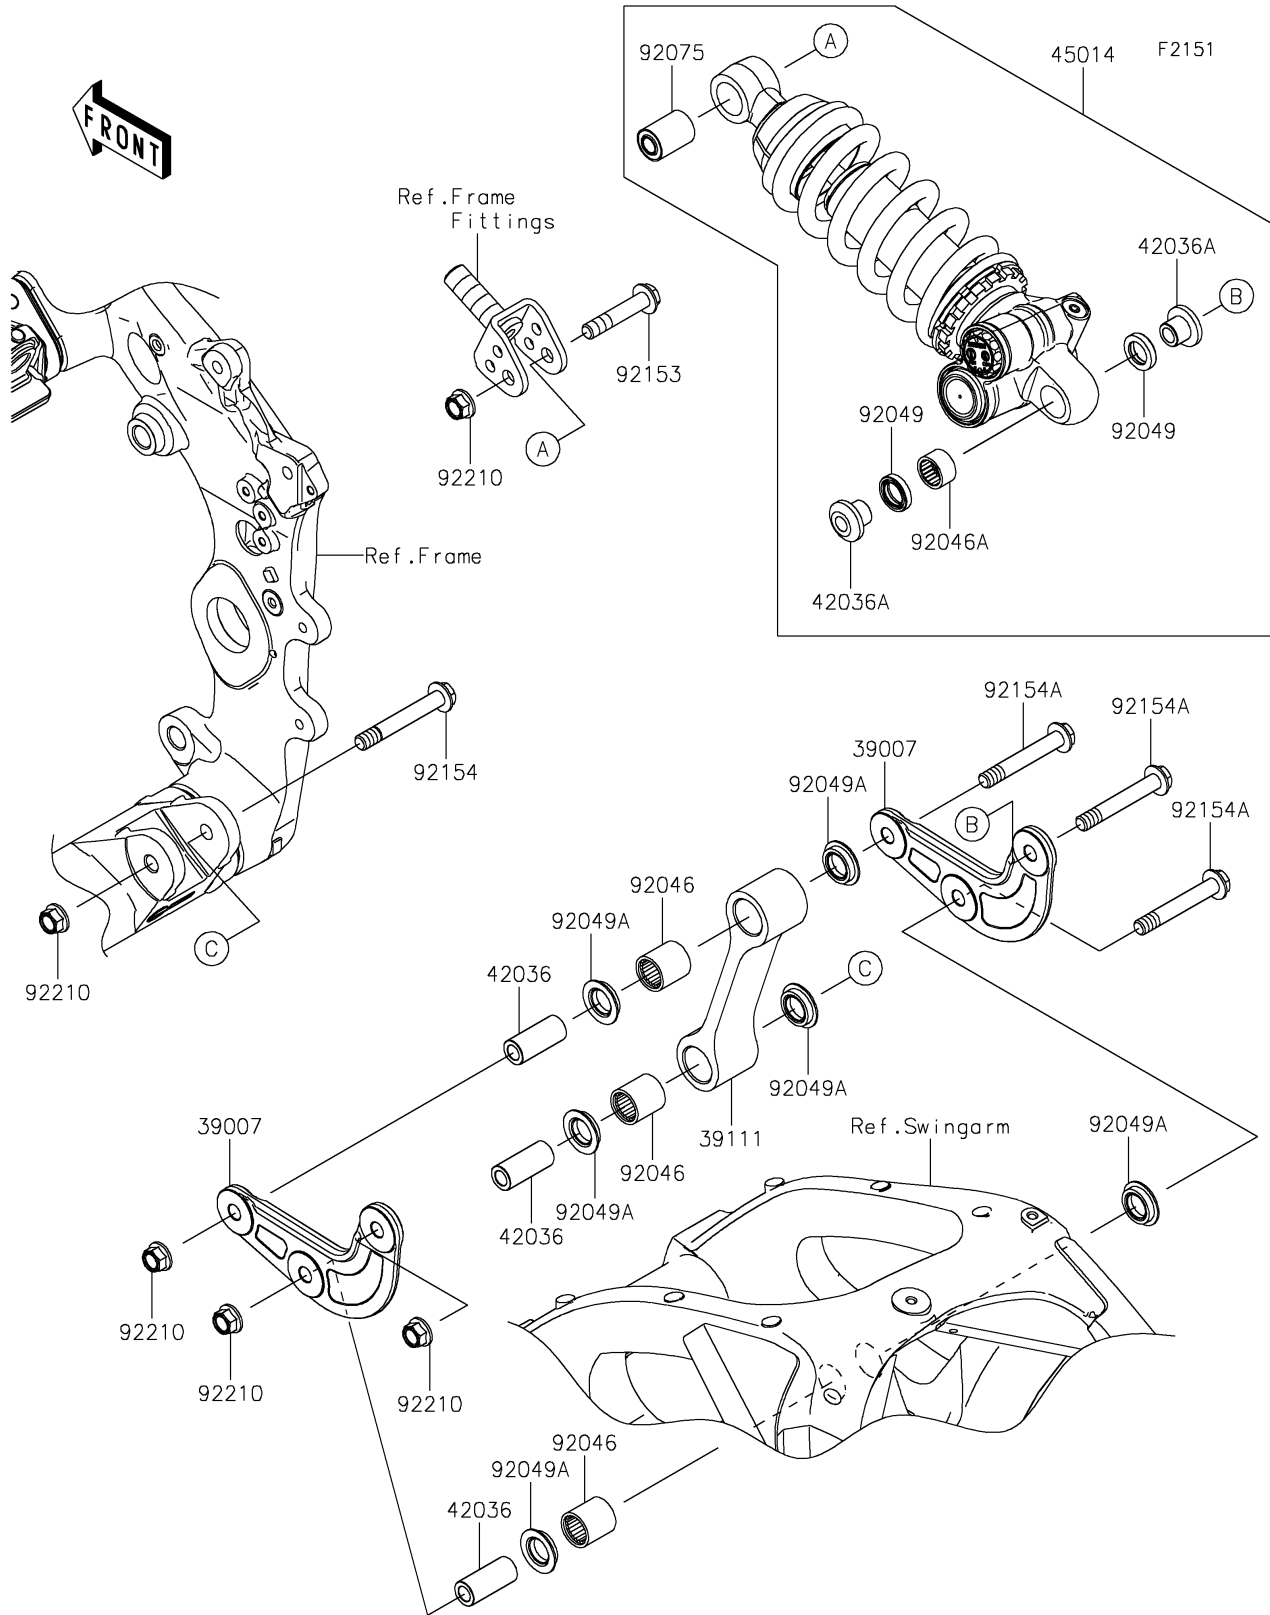

2024 NINJA® ZX™ -10RR ABS PARTS DIAGRAM

Suspension/Shock Absorber

2024 NINJA® ZX™ -10RR ABS PARTS LIST

Suspension/Shock Absorber

ITEM NAME	PART NUMBER	QUANTITY
ARM-SUSP (Ref # 39007)	39007-0453	2
ROD-TIE,SUSPENSION (Ref # 39111)	39111-0387	1
SLEEVE,10.1X17X39 (Ref # 42036)	42036-0075	3
SLEEVE (Ref # 42036A)	42036-0789	2
SHOCKABSORBER (Ref # 45014)	45014-0715	1
BEARING-NEEDLE,SFYZM172425 (Ref # 92046)	92046-1273	3
BEARING-NEEDLE,7E-HVS16X22X12 (Ref # 92046A)	92046-1301	1
SEAL-OIL (Ref # 92049)	92049-0792	2
SEAL-OIL,MHA17245.7F (Ref # 92049A)	92049-1223	6
DAMPER,SHOCKABSORBER (Ref # 92075)	92075-1426	1
BOLT,FLANGED,10X51 (Ref # 92153)	92153-1545	1
BOLT,FLANGED,10X71 (Ref # 92154)	92154-0384	1
BOLT,FLANGED,10X67 (Ref # 92154A)	92154-3783	3
NUT,LOCK,FLANGED,10MM (Ref # 92210)	92210-1139	5