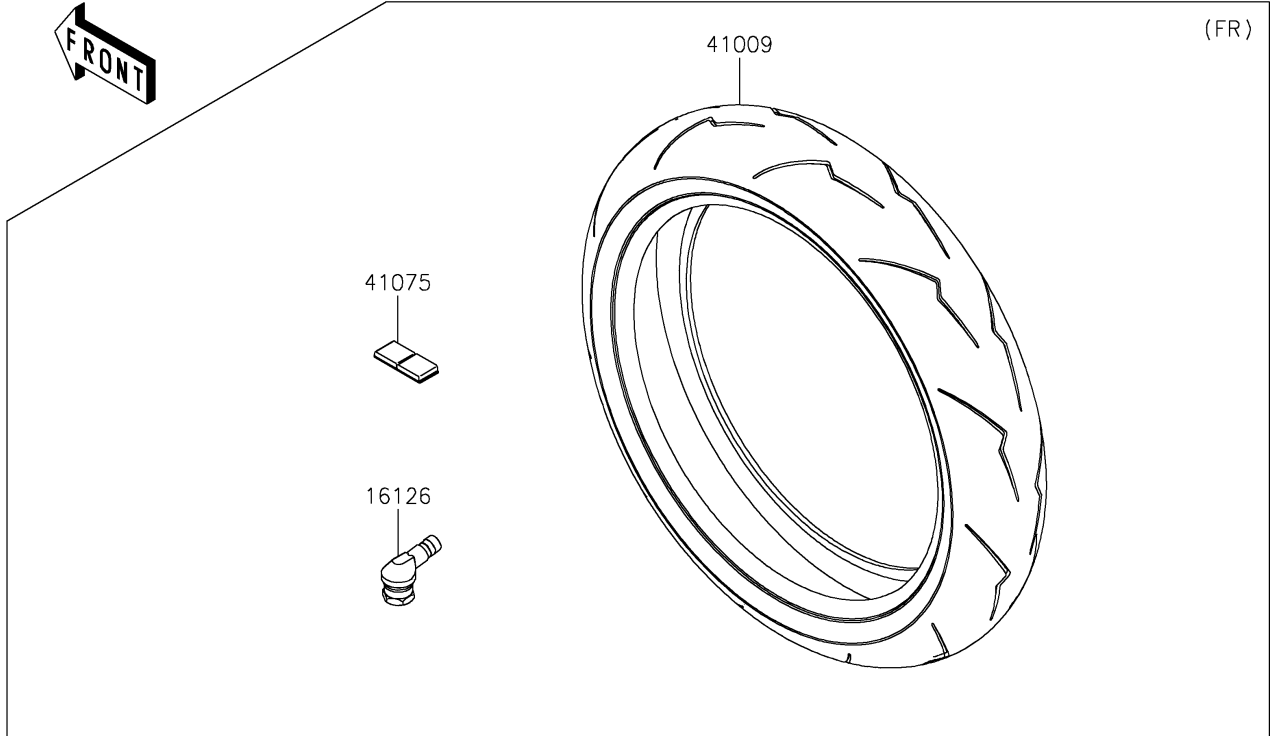

2024 Ninja® ZX-10RR PARTS DIAGRAM

Tires

F2210

2024 Ninja® ZX-10RR PARTS LIST

Tires

| ITEM NAME | PART NUMBER | QUANTITY |
|---|-------------|----------|
| VALVE (Ref # 16126) | 16126-0735 | 2 |
| TIRE,FR,120/70ZR17(58W),DSC SP (Ref # 41009) | 41009-0815 | 1 |
| TIRE,RR,190/55ZR17(75W),DSC SP (Ref # 41009A) | 41009-0816 | 1 |
| BALANCER-WHEEL,10G (Ref # 41075) | 41075-0022 | AR |