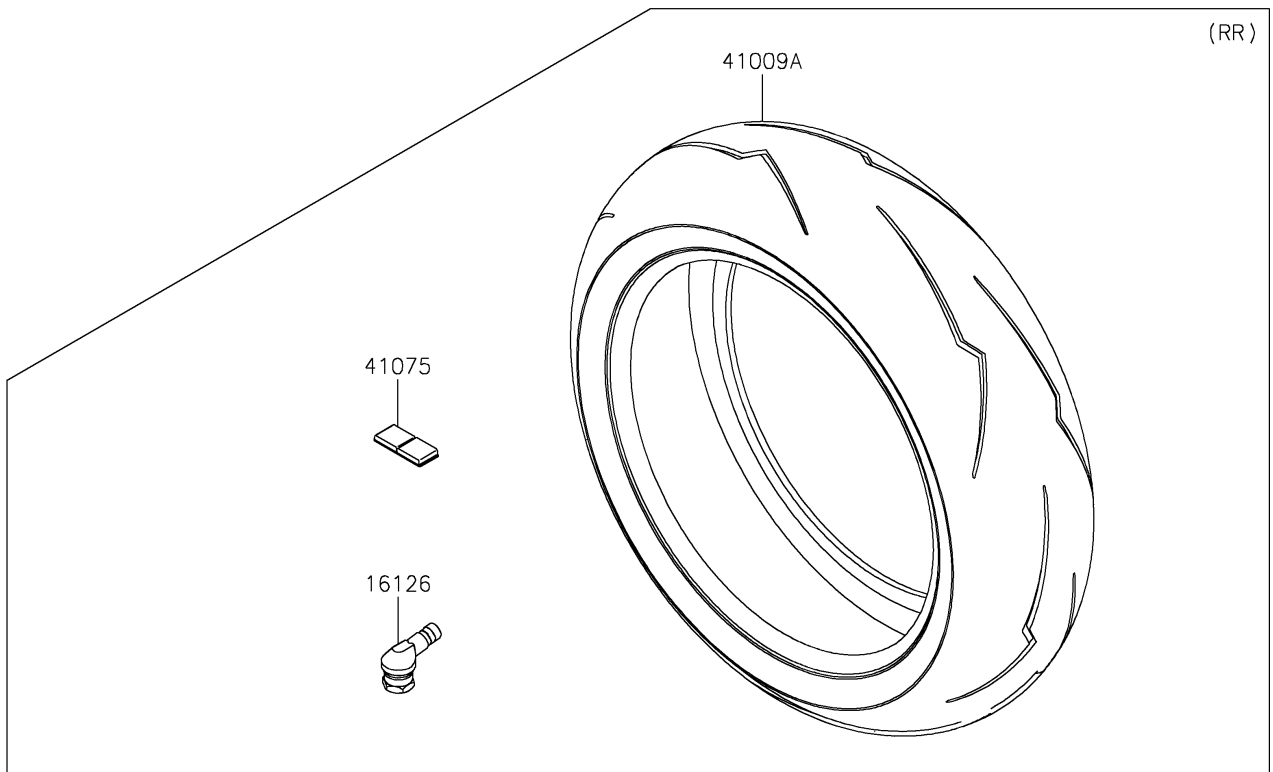

2024 Ninja® ZX-10RR PARTS DIAGRAM

Tires

F2210

2024 Ninja® ZX-10RR PARTS LIST

Tires

| ITEM NAME | PART NUMBER | QUANTITY |
|---|-------------|----------|
| VALVE (Ref # 16126) | 16126-0735 | 2 |
| TIRE,FR,120/70ZR17(58W),DSC SP (Ref # 41009) | 41009-0815 | 1 |
| TIRE,RR,190/55ZR17(75W),DSC SP (Ref # 41009A) | 41009-0816 | 1 |
| BALANCER-WHEEL,10G (Ref # 41075) | 41075-0022 | AR |