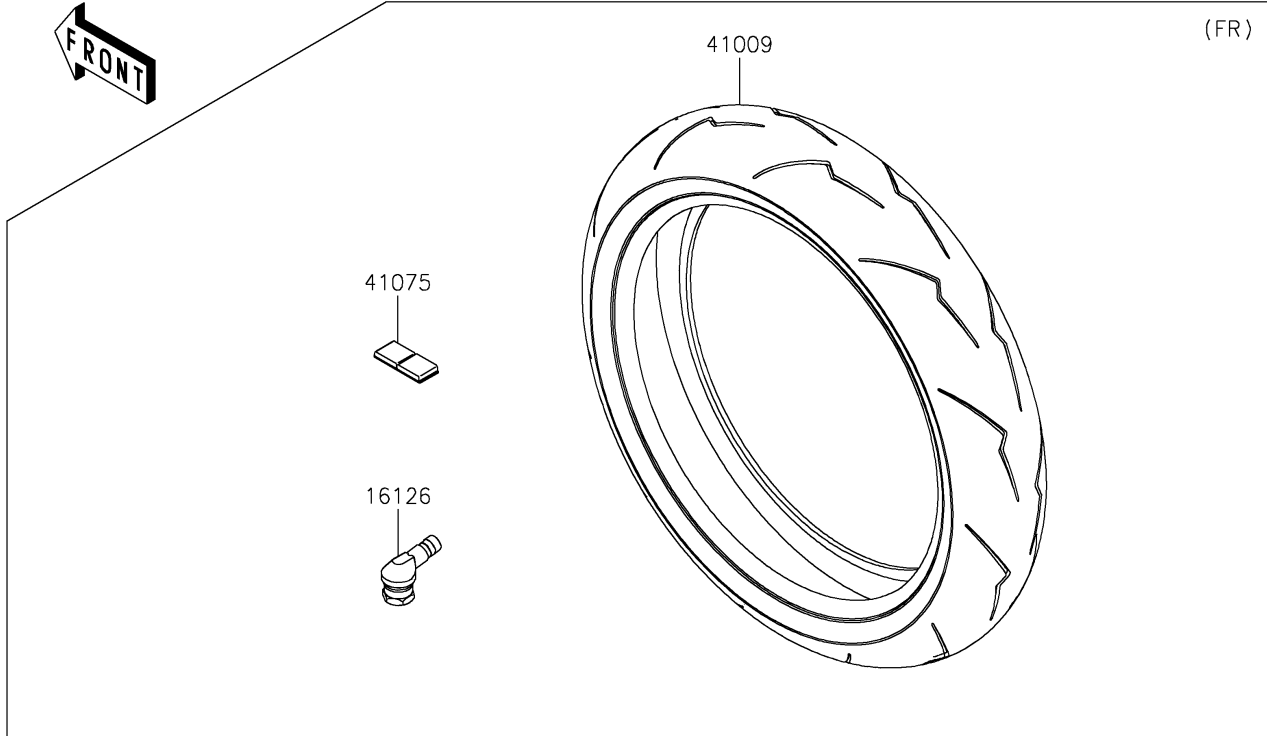

2025 Ninja ZX-10RR PARTS DIAGRAM

Tires

F2210

2025 Ninja ZX-10RR PARTS LIST

Tires

ITEM NAME	PART NUMBER	QUANTITY
VALVE (Ref # 16126)	16126-0735	2
TIRE,FR,120/70ZR17(58W),DSC SP (Ref # 41009)	41009-0815	1
TIRE,RR,190/55ZR17(75W),DSC SP (Ref # 41009A)	41009-0816	1
BALANCER-WHEEL,10G (Ref # 41075)	41075-0022	AR