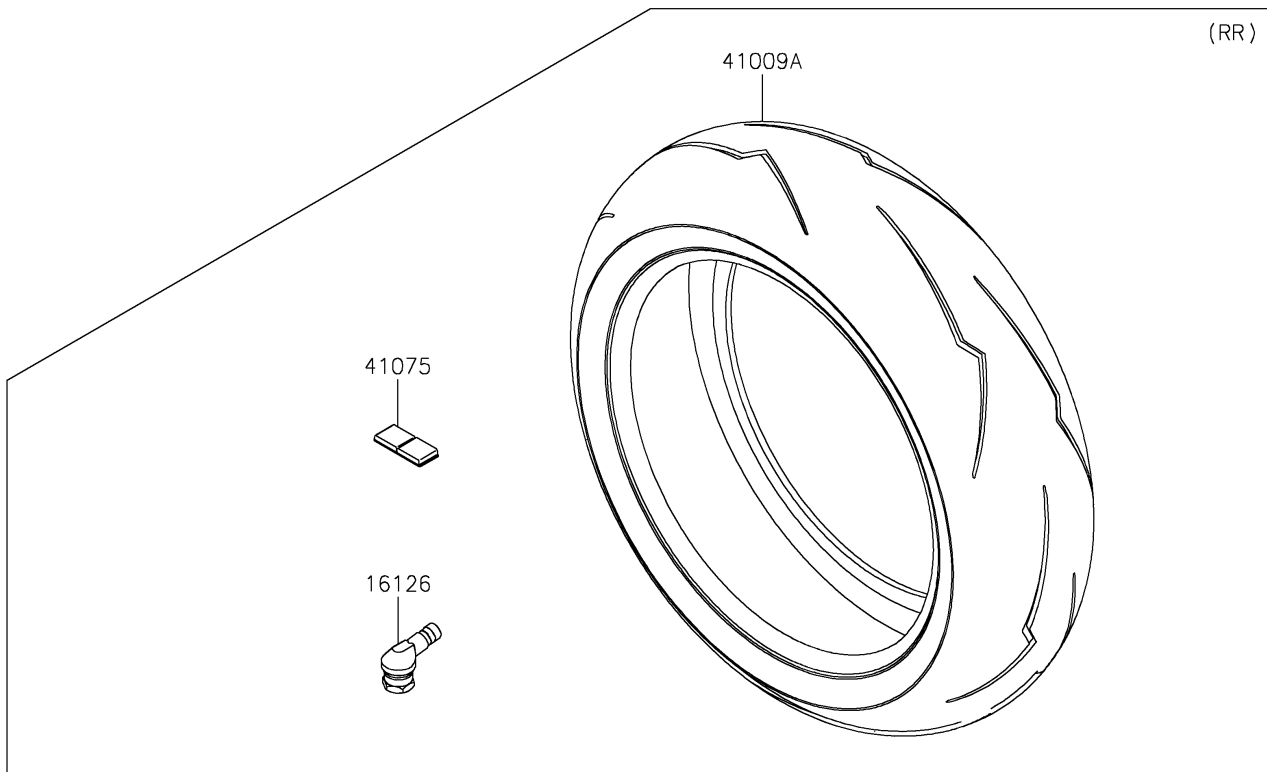

2025 Ninja ZX-10RR PARTS DIAGRAM

Tires

F2210

2025 Ninja ZX-10RR PARTS LIST

Tires

ITEM NAME	PART NUMBER	QUANTITY
VALVE (Ref # 16126)	16126-0735	2
TIRE,FR,120/70ZR17(58W),DSC SP (Ref # 41009)	41009-0815	1
TIRE,RR,190/55ZR17(75W),DSC SP (Ref # 41009A)	41009-0816	1
BALANCER-WHEEL,10G (Ref # 41075)	41075-0022	AR