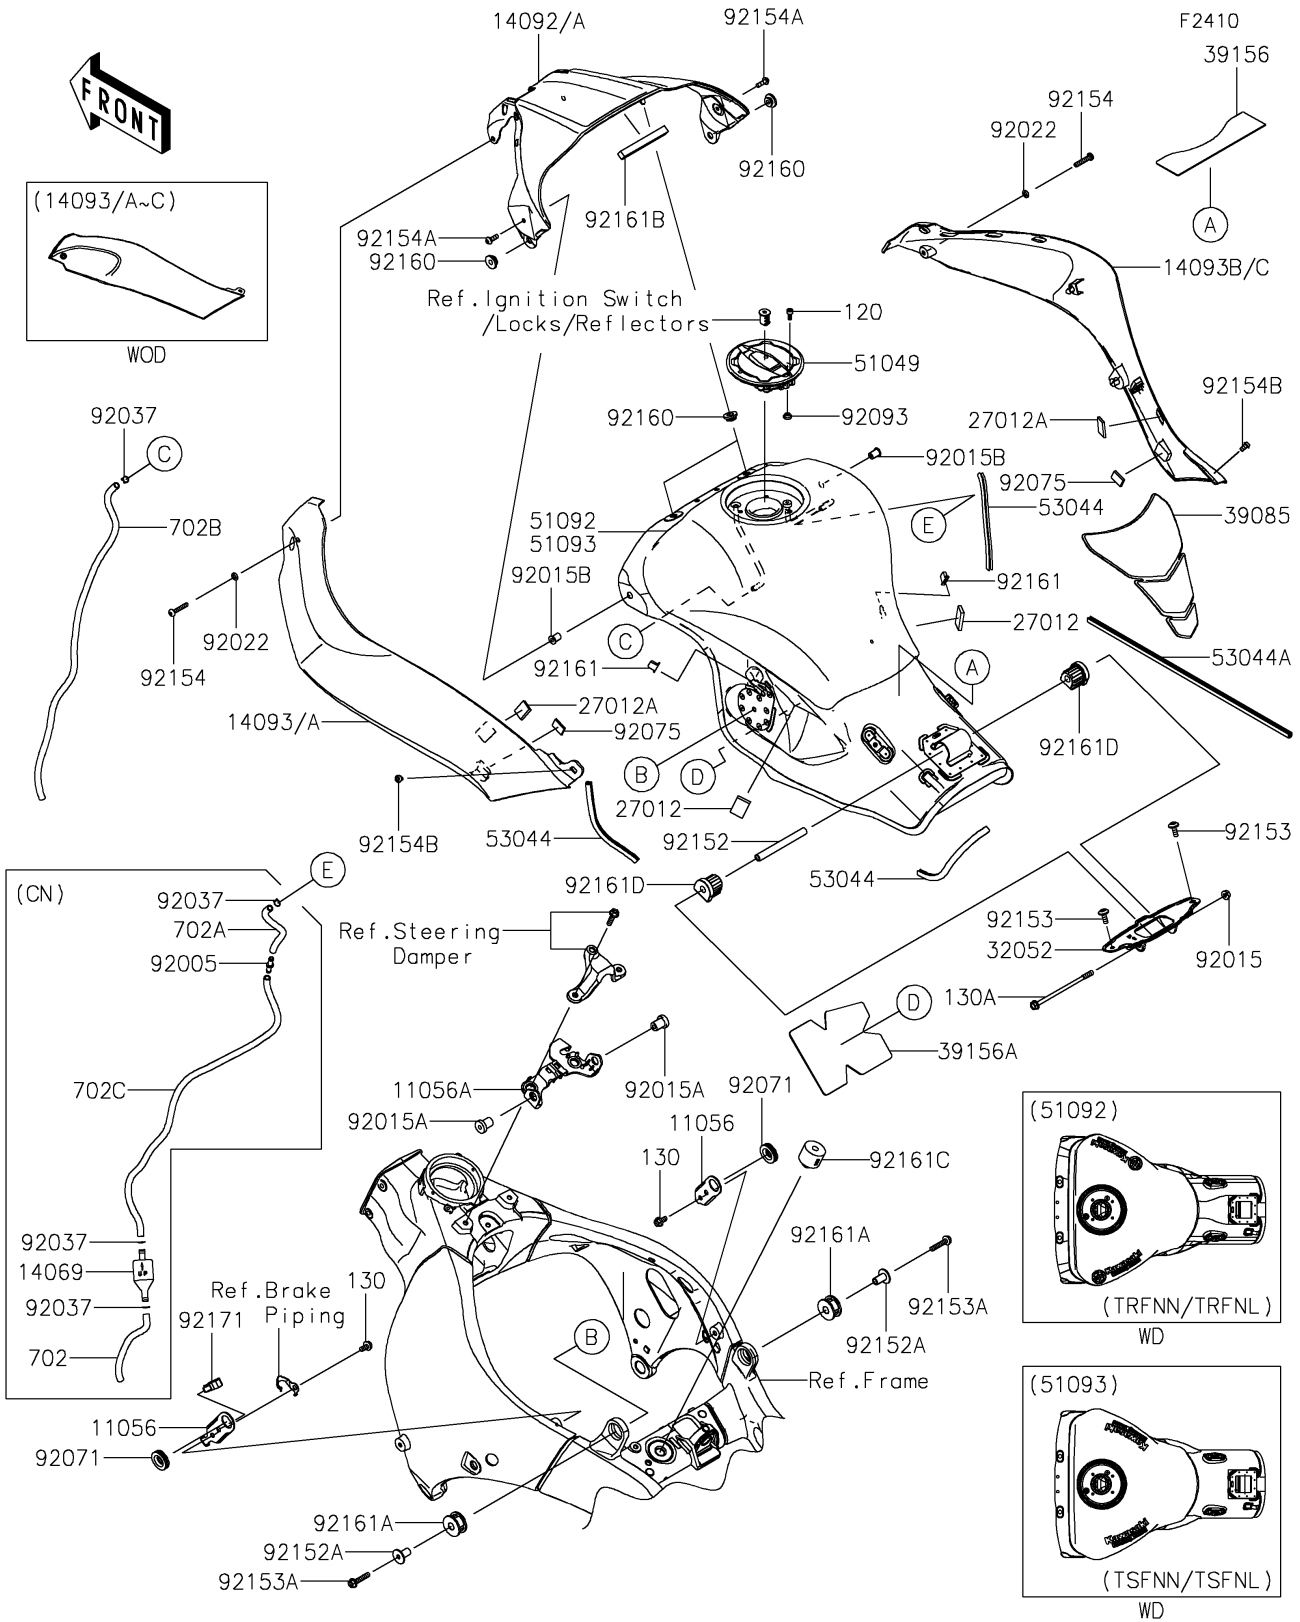

2024 NINJA® ZX™-10RR ABS PARTS DIAGRAM

Fuel Tank