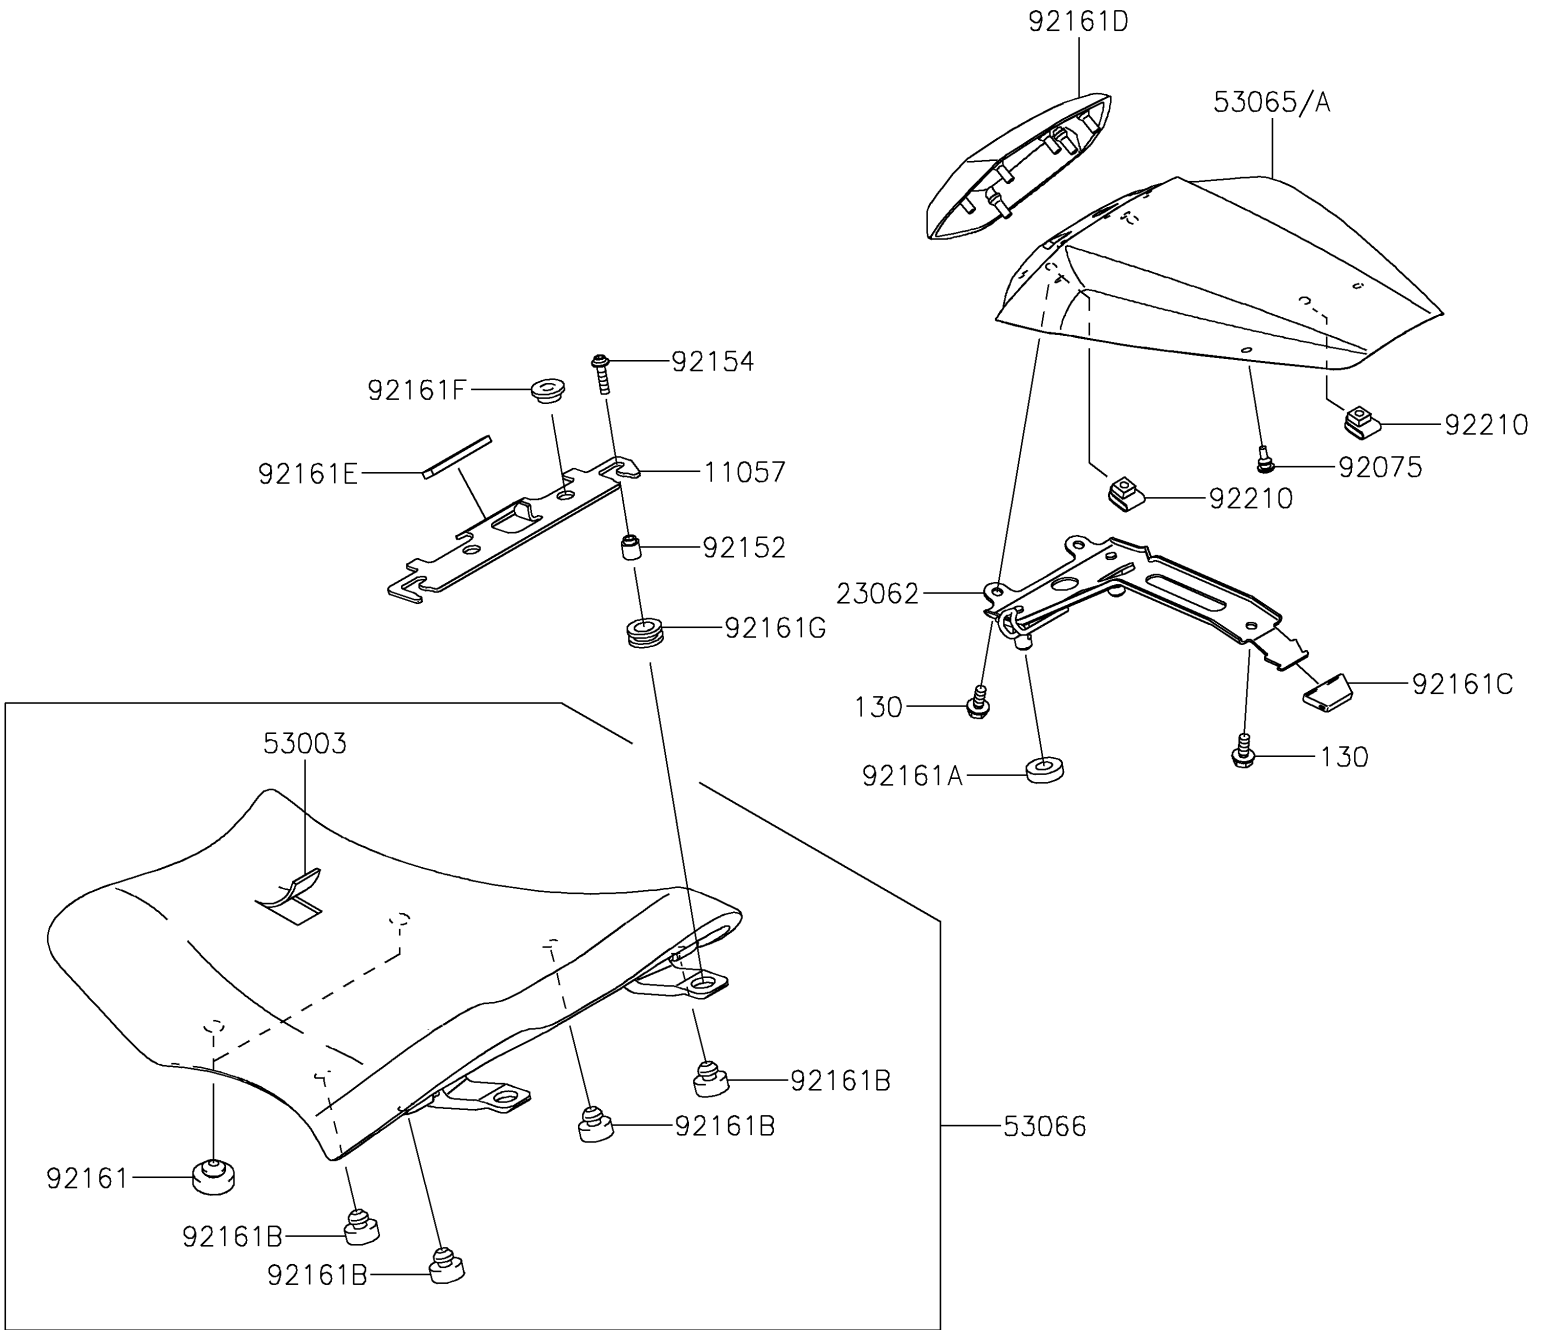

2024 Ninja® ZX-10RR PARTS DIAGRAM

Seat

F2510

2024 Ninja® ZX-10RR PARTS LIST

Seat

ITEM NAME	PART NUMBER	QUANTITY
BRACKET,SEAT (Ref # 11057)	11057-7381	1
BRACKET-COMP (Ref # 23062)	23062-1303	1
LEATHER,FR SEAT,BLACK (Ref # 53003)	53003-0535-MA	1
COVER SEAT,L.GREEN (Ref # 53065A)	53065-0038-777	1
SEAT-ASSY,FR,BLACK (Ref # 53066)	53066-0700-MA	1
DAMPER,6X10X15 (Ref # 92075)	92075-1808	2
COLLAR (Ref # 92152)	92152-2816	2
BOLT,SOCKET,5X20 (Ref # 92154)	92154-4257	2
DAMPER,SEAT,10X25X8 (Ref # 92161)	92161-0095	2
DAMPER (Ref # 92161A)	92161-0174	2
DAMPER,8X20X8 (Ref # 92161B)	92161-0223	4
DAMPER (Ref # 92161C)	92161-0629	1
DAMPER,SEAT PAD (Ref # 92161D)	92161-1812	1
DAMPER,10X50X4 (Ref # 92161E)	92161-1834	1
DAMPER,6X20X7.5 (Ref # 92161F)	92161-1937	2
DAMPER (Ref # 92161G)	92161-2403	2
NUT,6MM (Ref # 92210)	92210-0277	3
BOLT-FLANGED,6X14 (Ref # 130)	130BA0614	3