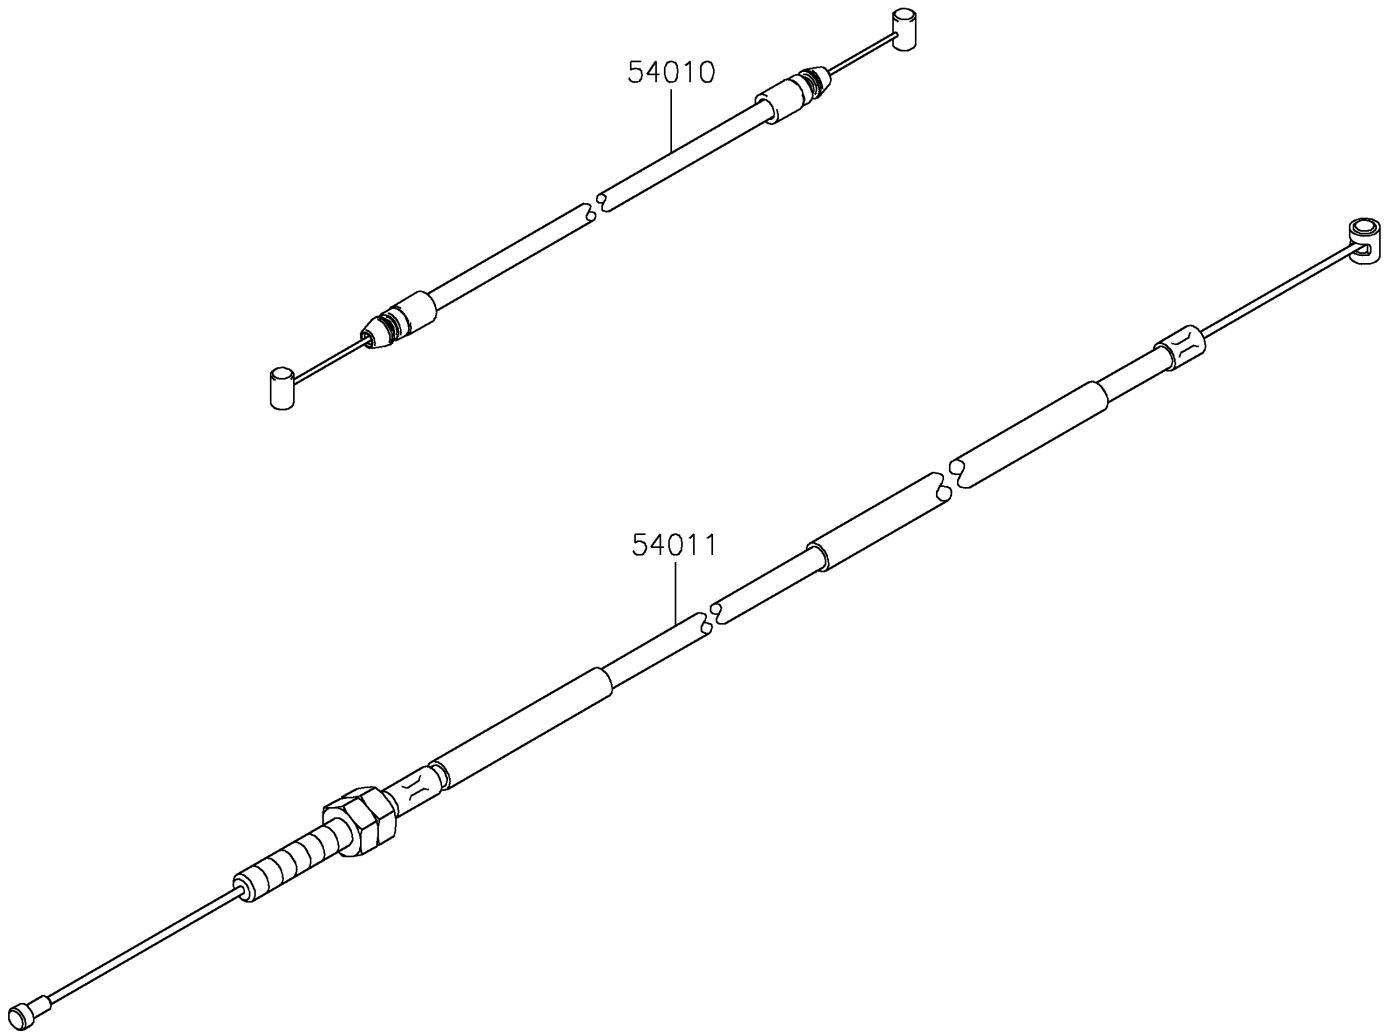

2025 Ninja ZX-10RR PARTS DIAGRAM

Cables

F2540

2025 Ninja ZX-10RR PARTS LIST

Cables

ITEM NAME	PART NUMBER	QUANTITY
CABLE,SEAT LOCK (Ref # 54010)	54010-0029	1
CABLE-CLUTCH (Ref # 54011)	54011-0658	1