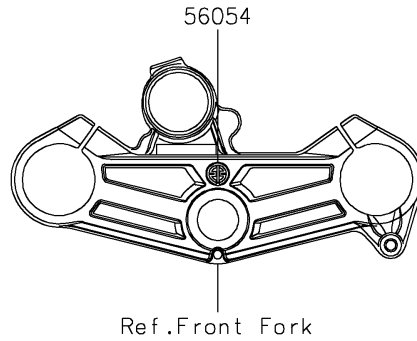

2025 Ninja ZX-10RR PARTS DIAGRAM

Decals(TSFNN/TSFNL)

F2861A

2025 Ninja ZX-10RR PARTS LIST

Decals(TSFNN/TSFNL)

ITEM NAME	PART NUMBER	QUANTITY
MARK,UPP HOLDER,RIVER (Ref # 56054)	56054-1628	1
MARK,UPP COWL.,RIVER (Ref # 56054A)	56054-2900	1
MARK,KAWASAKI RACING TEAM (Ref # 56054B)	56054-4269	2
MARK,TANK COVER,LH,10RR (Ref # 56054C)	56054-4270	1
MARK,TANK COVER,RH,ZX (Ref # 56054D)	56054-4271	1
MARK,SIDE COVER,LH,ZX (Ref # 56054E)	56054-4272	1
MARK,SIDE COVER,RH,10RR (Ref # 56054F)	56054-4273	1
MARK,SIDE COWL.,NINJA (Ref # 56054G)	56054-4274	2
MARK,LWR COWL.,LH,KAWASAKI (Ref # 56054H)	56054-4275	1
MARK,LWR COWL.,RH,KAWASAKI (Ref # 56054I)	56054-4276	1
MARK,SIDE COVER,ZX-10RR (Ref # 56054J)	56054-4277	2