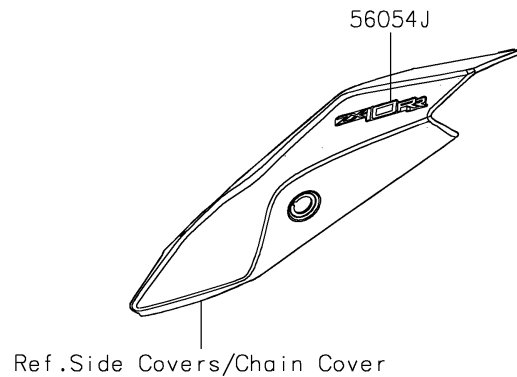

2025 Ninja ZX-10RR PARTS DIAGRAM

Decals(TSFNN/TSFNL)

F2861A

2025 Ninja ZX-10RR PARTS LIST

Decals(TSFNN/TSFNL)

ITEM NAME	PART NUMBER	QUANTITY
MARK,UPP HOLDER,RIVER (Ref # 56054)	56054-1628	1
MARK,UPP COWL.,RIVER (Ref # 56054A)	56054-2900	1
MARK,KAWASAKI RACING TEAM (Ref # 56054B)	56054-4269	2
MARK,TANK COVER,LH,10RR (Ref # 56054C)	56054-4270	1
MARK,TANK COVER,RH,ZX (Ref # 56054D)	56054-4271	1
MARK,SIDE COVER,LH,ZX (Ref # 56054E)	56054-4272	1
MARK,SIDE COVER,RH,10RR (Ref # 56054F)	56054-4273	1
MARK,SIDE COWL.,NINJA (Ref # 56054G)	56054-4274	2
MARK,LWR COWL.,LH,KAWASAKI (Ref # 56054H)	56054-4275	1
MARK,LWR COWL.,RH,KAWASAKI (Ref # 56054I)	56054-4276	1
MARK,SIDE COVER,ZX-10RR (Ref # 56054J)	56054-4277	2