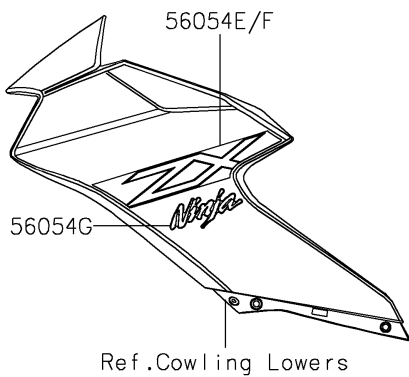

2025 Ninja ZX-10RR PARTS DIAGRAM

Decals(TSFNN/TSFNL)

F2861A

2025 Ninja ZX-10RR PARTS LIST

Decals(TSFNN/TSFNL)

ITEM NAME	PART NUMBER	QUANTITY
MARK,UPP HOLDER,RIVER (Ref # 56054)	56054-1628	1
MARK,UPP COWL.,RIVER (Ref # 56054A)	56054-2900	1
MARK,KAWASAKI RACING TEAM (Ref # 56054B)	56054-4269	2
MARK,TANK COVER,LH,10RR (Ref # 56054C)	56054-4270	1
MARK,TANK COVER,RH,ZX (Ref # 56054D)	56054-4271	1
MARK,SIDE COVER,LH,ZX (Ref # 56054E)	56054-4272	1
MARK,SIDE COVER,RH,10RR (Ref # 56054F)	56054-4273	1
MARK,SIDE COWL.,NINJA (Ref # 56054G)	56054-4274	2
MARK,LWR COWL.,LH,KAWASAKI (Ref # 56054H)	56054-4275	1
MARK,LWR COWL.,RH,KAWASAKI (Ref # 56054I)	56054-4276	1
MARK,SIDE COVER,ZX-10RR (Ref # 56054J)	56054-4277	2