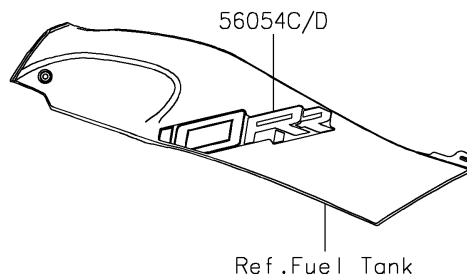

2025 Ninja ZX-10RR PARTS DIAGRAM

Decals(TSFNN/TSFNL)

F2861A

2025 Ninja ZX-10RR PARTS LIST

Decals(TSFNN/TSFNL)

ITEM NAME	PART NUMBER	QUANTITY
MARK,UPP HOLDER,RIVER (Ref # 56054)	56054-1628	1
MARK,UPP COWL.,RIVER (Ref # 56054A)	56054-2900	1
MARK,KAWASAKI RACING TEAM (Ref # 56054B)	56054-4269	2
MARK,TANK COVER,LH,10RR (Ref # 56054C)	56054-4270	1
MARK,TANK COVER,RH,ZX (Ref # 56054D)	56054-4271	1
MARK,SIDE COVER,LH,ZX (Ref # 56054E)	56054-4272	1
MARK,SIDE COVER,RH,10RR (Ref # 56054F)	56054-4273	1
MARK,SIDE COWL.,NINJA (Ref # 56054G)	56054-4274	2
MARK,LWR COWL.,LH,KAWASAKI (Ref # 56054H)	56054-4275	1
MARK,LWR COWL.,RH,KAWASAKI (Ref # 56054I)	56054-4276	1
MARK,SIDE COVER,ZX-10RR (Ref # 56054J)	56054-4277	2