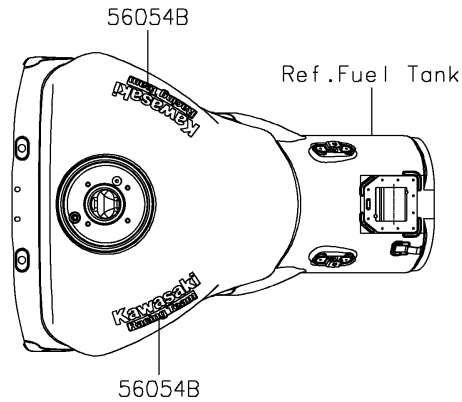

2025 Ninja ZX-10RR PARTS DIAGRAM

Decals(TSFNN/TSFNL)

F2861A

2025 Ninja ZX-10RR PARTS LIST

Decals(TSFNN/TSFNL)

ITEM NAME	PART NUMBER	QUANTITY
MARK,UPP HOLDER,RIVER (Ref # 56054)	56054-1628	1
MARK,UPP COWL.,RIVER (Ref # 56054A)	56054-2900	1
MARK,KAWASAKI RACING TEAM (Ref # 56054B)	56054-4269	2
MARK,TANK COVER,LH,10RR (Ref # 56054C)	56054-4270	1
MARK,TANK COVER,RH,ZX (Ref # 56054D)	56054-4271	1
MARK,SIDE COVER,LH,ZX (Ref # 56054E)	56054-4272	1
MARK,SIDE COVER,RH,10RR (Ref # 56054F)	56054-4273	1
MARK,SIDE COWL.,NINJA (Ref # 56054G)	56054-4274	2
MARK,LWR COWL.,LH,KAWASAKI (Ref # 56054H)	56054-4275	1
MARK,LWR COWL.,RH,KAWASAKI (Ref # 56054I)	56054-4276	1
MARK,SIDE COVER,ZX-10RR (Ref # 56054J)	56054-4277	2