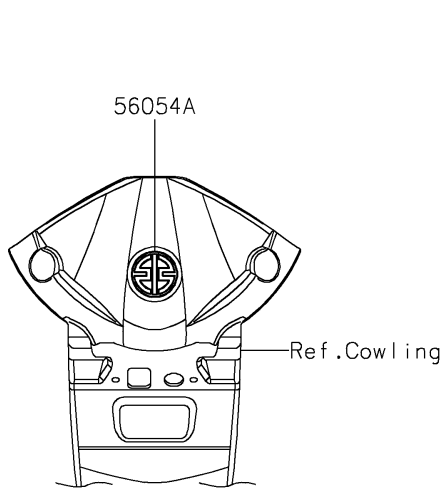

2025 Ninja ZX-10RR PARTS DIAGRAM

Decals(TSFNN/TSFNL)

F2861A

2025 Ninja ZX-10RR PARTS LIST

Decals(TSFNN/TSFNL)

ITEM NAME	PART NUMBER	QUANTITY
MARK,UPP HOLDER,RIVER (Ref # 56054)	56054-1628	1
MARK,UPP COWL.,RIVER (Ref # 56054A)	56054-2900	1
MARK,KAWASAKI RACING TEAM (Ref # 56054B)	56054-4269	2
MARK,TANK COVER,LH,10RR (Ref # 56054C)	56054-4270	1
MARK,TANK COVER,RH,ZX (Ref # 56054D)	56054-4271	1
MARK,SIDE COVER,LH,ZX (Ref # 56054E)	56054-4272	1
MARK,SIDE COVER,RH,10RR (Ref # 56054F)	56054-4273	1
MARK,SIDE COWL.,NINJA (Ref # 56054G)	56054-4274	2
MARK,LWR COWL.,LH,KAWASAKI (Ref # 56054H)	56054-4275	1
MARK,LWR COWL.,RH,KAWASAKI (Ref # 56054I)	56054-4276	1
MARK,SIDE COVER,ZX-10RR (Ref # 56054J)	56054-4277	2