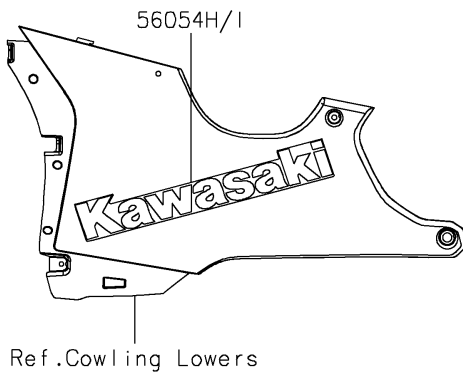

2025 Ninja ZX-10RR PARTS DIAGRAM

Decals(TSFNN/TSFNL)

F2861A

2025 Ninja ZX-10RR PARTS LIST

Decals(TSFNN/TSFNL)

ITEM NAME	PART NUMBER	QUANTITY
MARK,UPP HOLDER,RIVER (Ref # 56054)	56054-1628	1
MARK,UPP COWL.,RIVER (Ref # 56054A)	56054-2900	1
MARK,KAWASAKI RACING TEAM (Ref # 56054B)	56054-4269	2
MARK,TANK COVER,LH,10RR (Ref # 56054C)	56054-4270	1
MARK,TANK COVER,RH,ZX (Ref # 56054D)	56054-4271	1
MARK,SIDE COVER,LH,ZX (Ref # 56054E)	56054-4272	1
MARK,SIDE COVER,RH,10RR (Ref # 56054F)	56054-4273	1
MARK,SIDE COWL.,NINJA (Ref # 56054G)	56054-4274	2
MARK,LWR COWL.,LH,KAWASAKI (Ref # 56054H)	56054-4275	1
MARK,LWR COWL.,RH,KAWASAKI (Ref # 56054I)	56054-4276	1
MARK,SIDE COVER,ZX-10RR (Ref # 56054J)	56054-4277	2