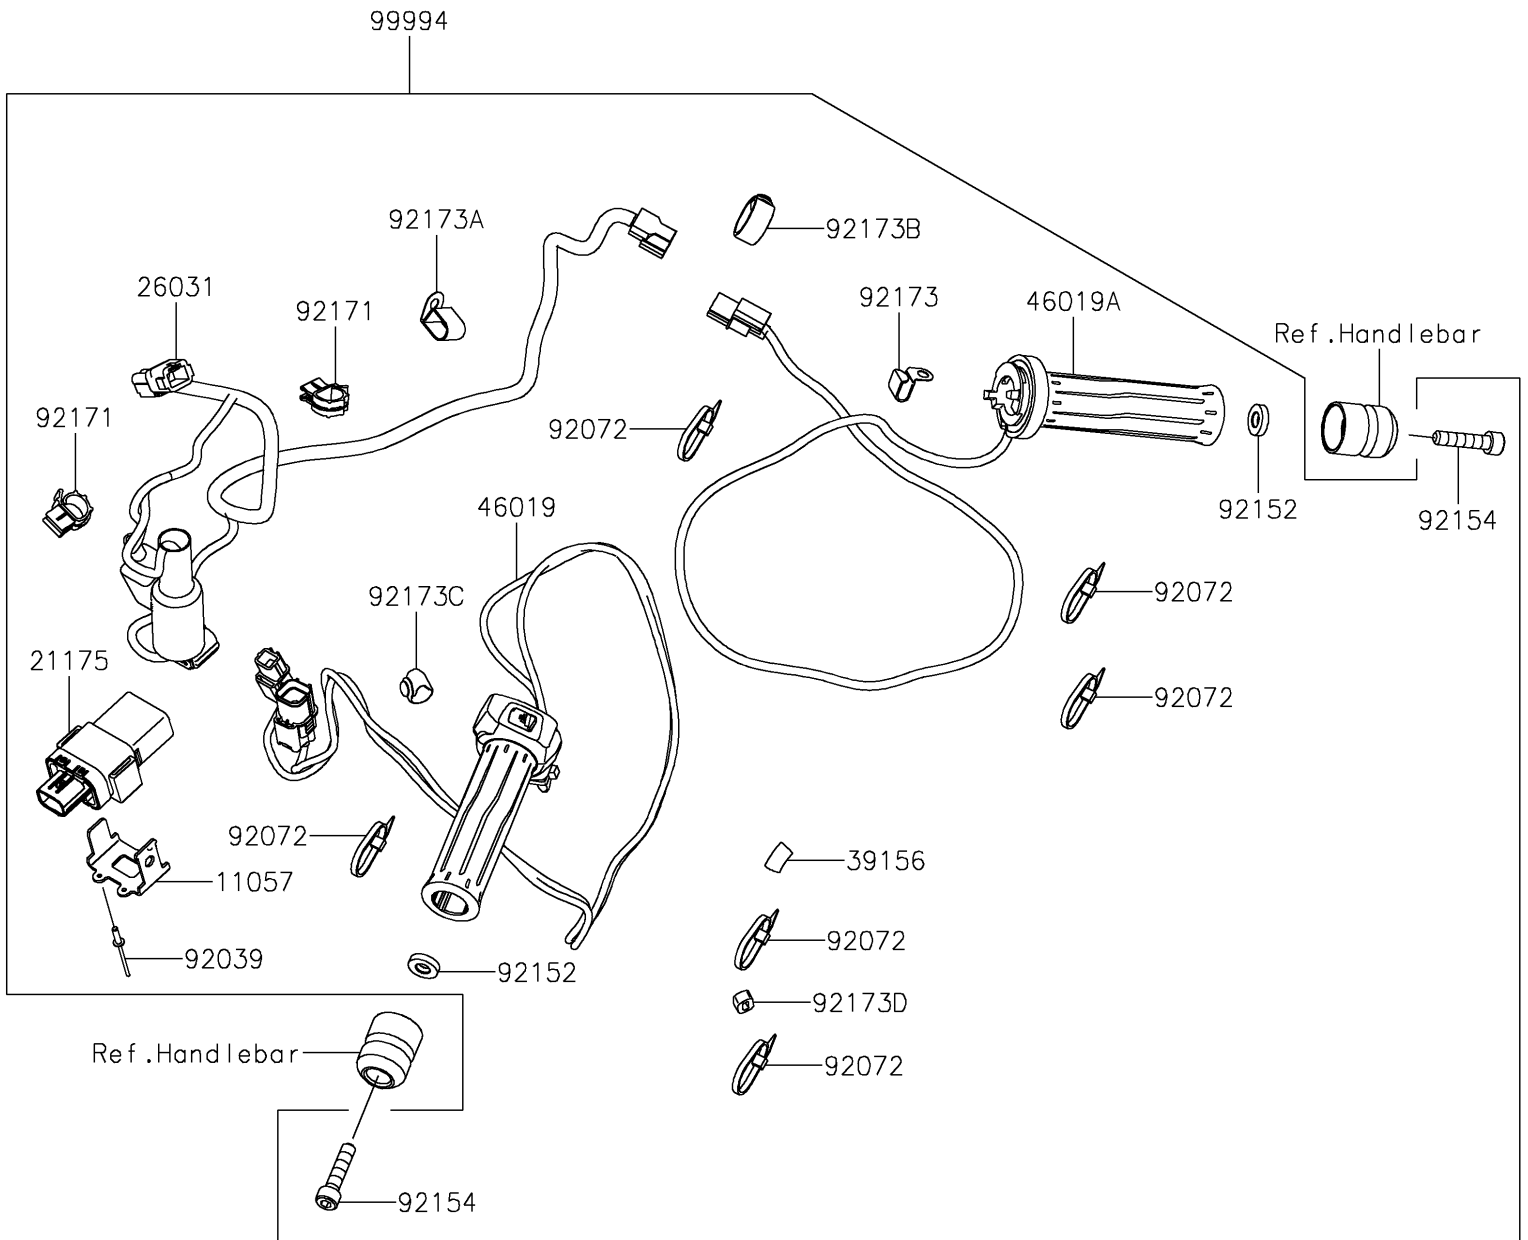

2024 Ninja® ZX-10RR PARTS DIAGRAM

Accessory(Grip Heater)

F2910A

2024 Ninja® ZX-10RR PARTS LIST

Accessory(Grip Heater)

ITEM NAME	PART NUMBER	QUANTITY
BRACKET (Ref # 11057)	11057-4258	1
CONTROL UNIT-ELECTRONIC,GH (Ref # 21175)	21175-1329	1
HARNESS (Ref # 26031)	26031-2884	1
PAD,15X25X1 (Ref # 39156)	39156-2119	1
GRIP-ASSY,HEATER,LH (Ref # 46019)	46019-0105	1
GRIP-ASSY,HEATER,RH (Ref # 46019A)	46019-0106	1
RIVET (Ref # 92039)	92039-1271	3
BAND,202X3.6 (Ref # 92072)	92072-0782	6
COLLAR (Ref # 92152)	92152-2663	2
BOLT,SOCKET,8X35 (Ref # 92154)	92154-4053	2
CLAMP,EDGE CLIP (Ref # 92171)	92171-1722	2
CLAMP (Ref # 92173)	92173-0082	1
CLAMP,68MM (Ref # 92173A)	92173-1009	1
CLAMP (Ref # 92173B)	92173-2194	1
CLAMP (Ref # 92173C)	92173-2199	1
CLAMP (Ref # 92173D)	92173-2437	1
GRIP HEATER (Ref # 99994)	99994-1486	1