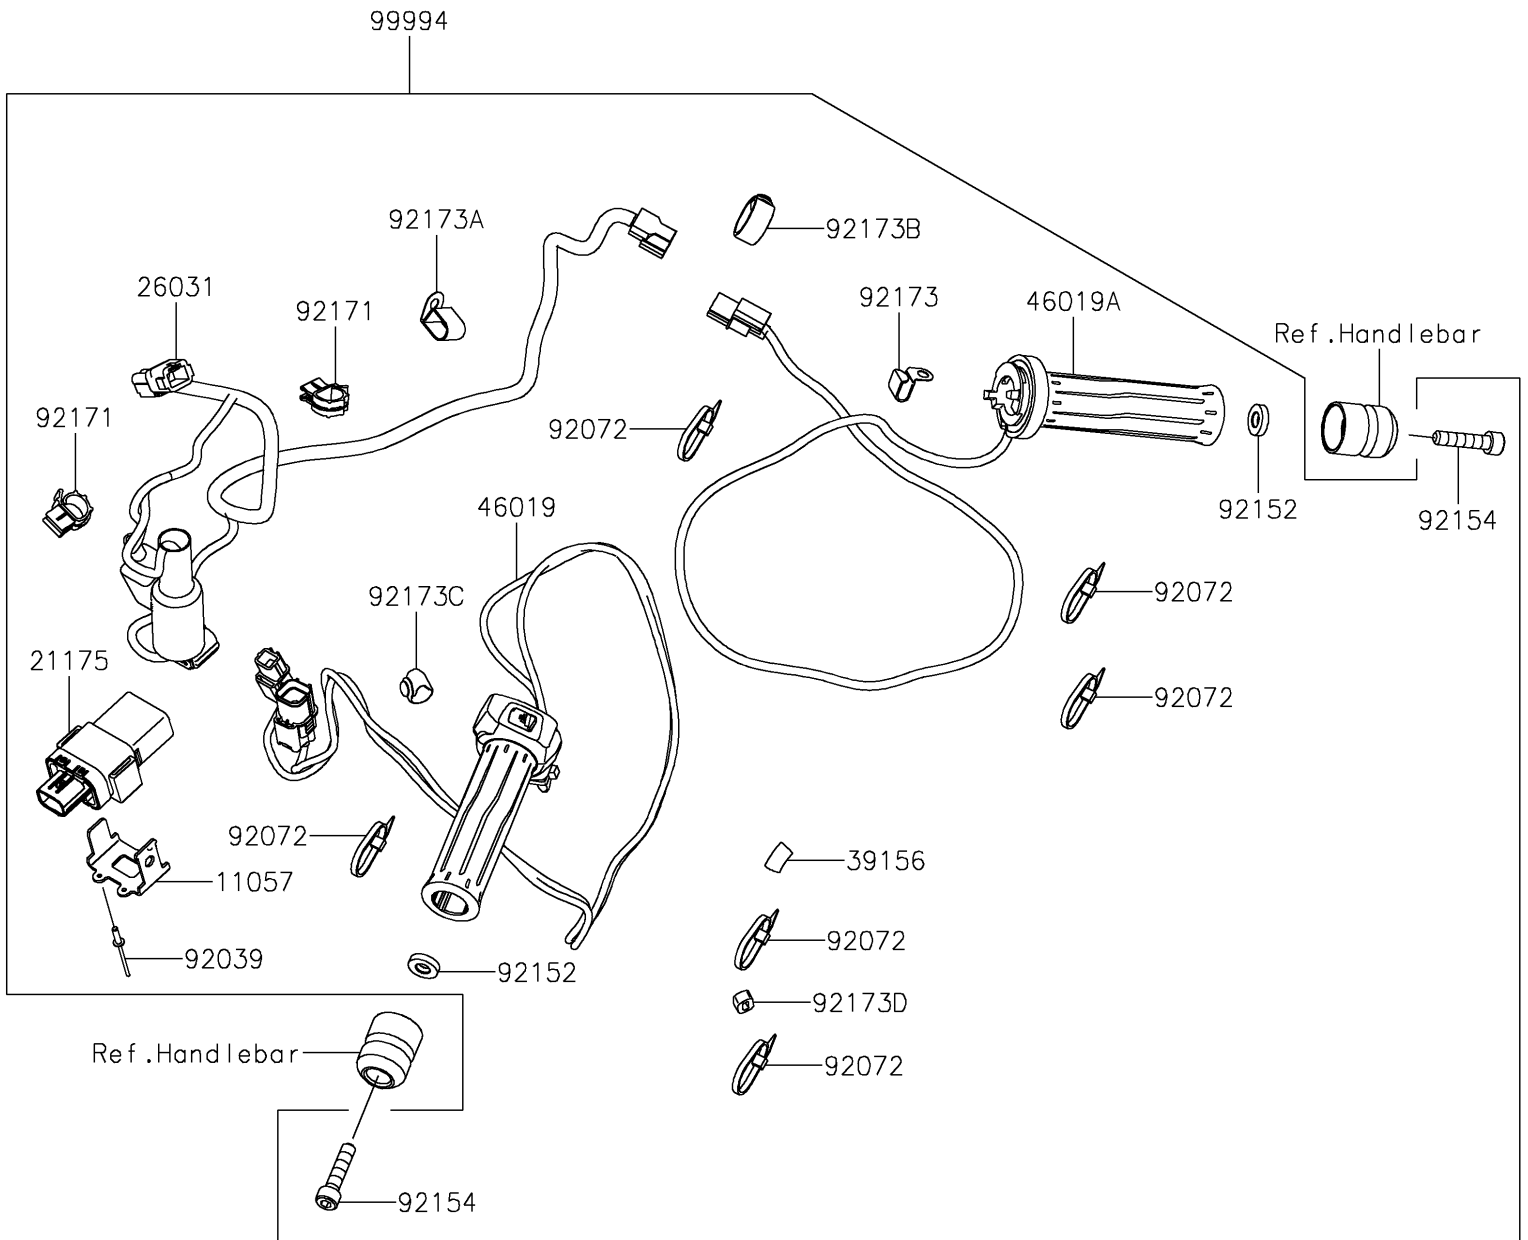

# 2025 Ninja ZX-10RR PARTS DIAGRAM

Accessory(Grip Heater)

F2910A

## 2025 Ninja ZX-10RR PARTS LIST

### Accessory(Grip Heater)

ITEM NAME	PART NUMBER	QUANTITY
BRACKET (Ref # 11057)	11057-4258	1
CONTROL UNIT-ELECTRONIC,GH (Ref # 21175)	21175-1329	1
HARNESS (Ref # 26031)	26031-2884	1
PAD,15X25X1 (Ref # 39156)	39156-2119	1
GRIP-ASSY,HEATER,LH (Ref # 46019)	46019-0105	1
GRIP-ASSY,HEATER,RH (Ref # 46019A)	46019-0106	1
RIVET (Ref # 92039)	92039-1271	3
BAND,202X3.6 (Ref # 92072)	92072-0782	6
COLLAR (Ref # 92152)	92152-2663	2
BOLT,SOCKET,8X35 (Ref # 92154)	92154-4053	2
CLAMP,EDGE CLIP (Ref # 92171)	92171-1722	2
CLAMP (Ref # 92173)	92173-0082	1
CLAMP,68MM (Ref # 92173A)	92173-1009	1
CLAMP (Ref # 92173B)	92173-2194	1
CLAMP (Ref # 92173C)	92173-2199	1
CLAMP (Ref # 92173D)	92173-2437	1
GRIP HEATER (Ref # 99994)	99994-1486	1