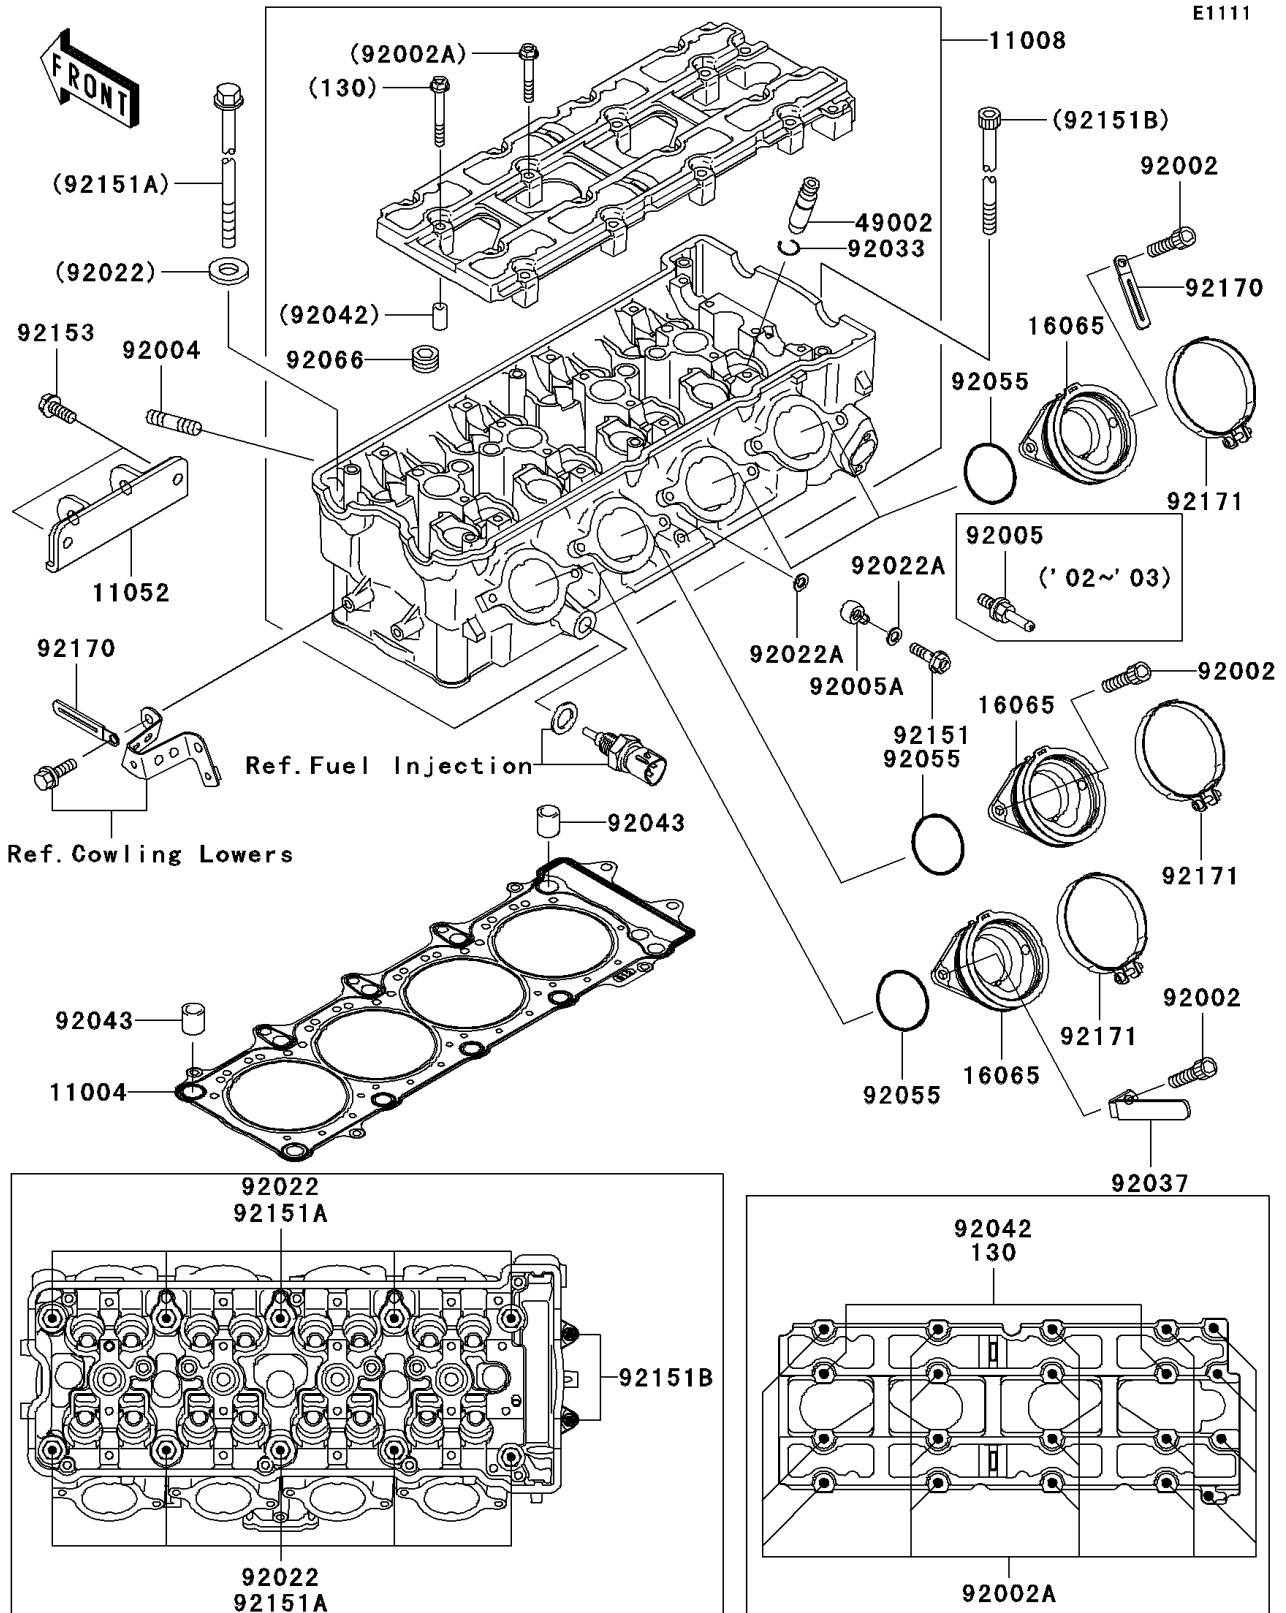

2003 Ninja® ZX™ -12R PARTS DIAGRAM

Cylinder Head

2003 Ninja® ZX™ -12R PARTS LIST

Cylinder Head

ITEM NAME	PART NUMBER	QUANTITY
BOLT-FLANGED (Ref # 130)	130Z0650	2
GASKET-HEAD (Ref # 11004)	11004-1369	1
HEAD-COMP-CYLINDER (Ref # 11008)	11008-0036	1
BRACKET,CYLINDER HEAD (Ref # 11052)	11052-1542	1
HOLDER-CARBURETOR (Ref # 16065)	16065-1377	4
GUIDE-VALVE (Ref # 49002)	49002-1140	AR
BOLT,6X16 (Ref # 92002)	92002-1143	8
BOLT,6X40 (Ref # 92002A)	92002-1756	18
STUD,8X22 (Ref # 92004)	92004-1249	8
FITTING (Ref # 92005)	92005-1337	1
WASHER,11.5X20.5X1.6 (Ref # 92022)	92022-1720	10
RING-SNAP (Ref # 92033)	92033-1247	16
CLAMP (Ref # 92037)	92037-1679	1
PIN,DOWEL,6.3X8X14 (Ref # 92042)	92042-007	2
PIN,14X14 (Ref # 92043)	92043-1593	2
RING-O,47X1.9 (Ref # 92055)	92055-1600	4
PLUG,PT1/2X12.5 (Ref # 92066)	92066-0002	5
BOLT,11X168 (Ref # 92151A)	92151-1513	10
BOLT,SOCKET,7X120 (Ref # 92151B)	92151-1804	2
BOLT,8X20 (Ref # 92153)	92153-0892	2
CLAMP (Ref # 92170)	92170-1514	3
CLAMP (Ref # 92171)	92171-1089	4