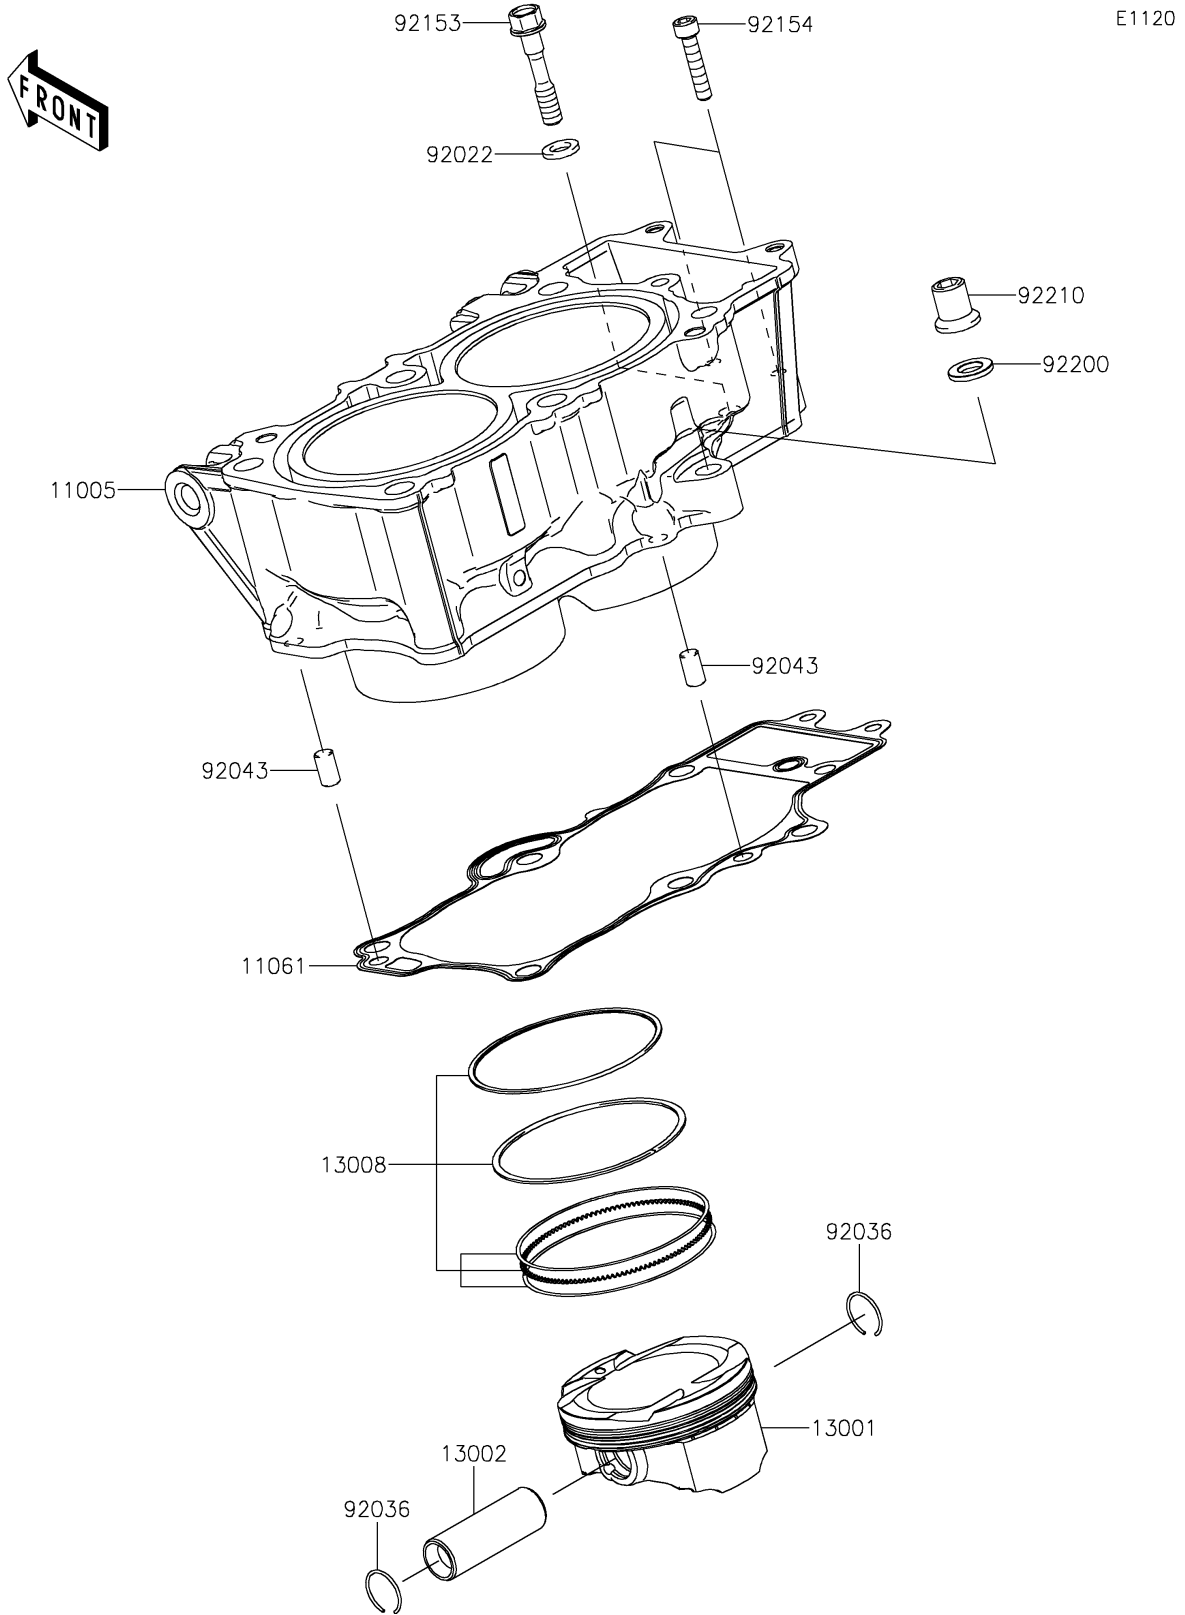

2025 Z650RS PARTS DIAGRAM

Cylinder/Piston(s)

2025 Z650RS PARTS LIST

Cylinder/Piston(s)

ITEM NAME	PART NUMBER	QUANTITY
CYLINDER-ENGINE (Ref # 11005)	11005-0666	1
GASKET,CYLINDER BASE (Ref # 11061)	11061-1207	1
PISTON-ENGINE (Ref # 13001)	13001-0786	2
PIN-PISTON (Ref # 13002)	13002-0007	2
RING-SET-PISTON (Ref # 13008)	13008-1196	2
WASHER,9X15.5X2 (Ref # 92022)	92022-1401	1
RING-SNAP,PISTON PIN (Ref # 92036)	92036-008	4
PIN,8X14 (Ref # 92043)	92043-1567	2
BOLT,8X43 (Ref # 92153)	92153-1011	1
BOLT,SOCKET,6X30 (Ref # 92154)	92154-0116	2
WASHER,10.5X19X2.3 (Ref # 92200)	92200-0363	1
NUT (Ref # 92210)	92210-0223	1