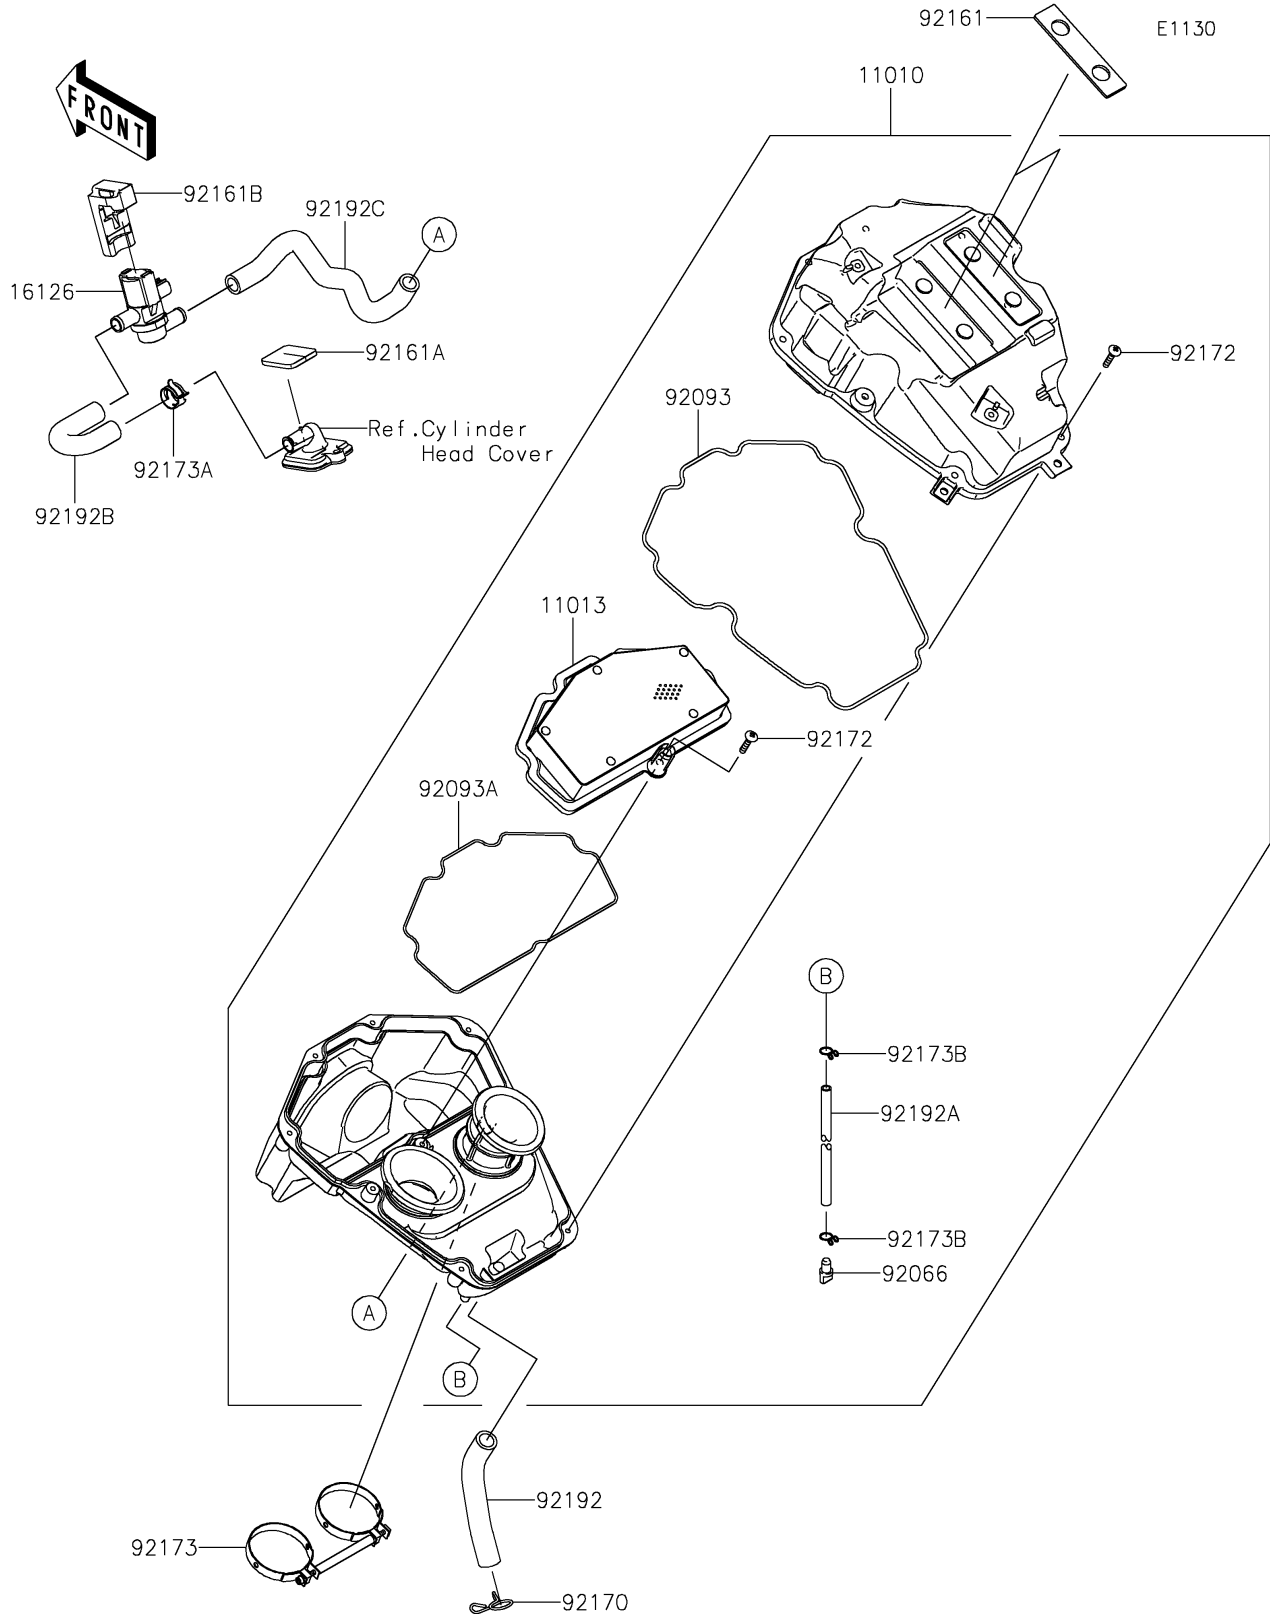

2025 Z650RS PARTS DIAGRAM

Air Cleaner

2025 Z650RS PARTS LIST

Air Cleaner

ITEM NAME	PART NUMBER	QUANTITY
FILTER-ASSY-AIR (Ref # 11010)	11010-0950	1
ELEMENT-AIR FILTER (Ref # 11013)	11013-0745	1
VALVE,AIR SWITCHING (Ref # 16126)	16126-0743	1
PLUG,DRAIN (Ref # 92066)	92066-0782	1
SEAL (Ref # 92093)	92093-0610	1
SEAL,ELEMENT (Ref # 92093A)	92093-0611	1
DAMPER (Ref # 92161)	92161-1428	2
DAMPER (Ref # 92161A)	92161-1899	1
DAMPER (Ref # 92161B)	92161-1933	1
CLAMP (Ref # 92170)	92170-1017	1
SCREW,5X25 (Ref # 92172)	92172-0891	9
CLAMP (Ref # 92173)	92173-1698	1
CLAMP (Ref # 92173A)	92173-2344	1
CLAMP,10MM (Ref # 92173B)	92173-2400	2
TUBE,BREATHER (Ref # 92192)	92192-0958	1
TUBE,DRAIN,L=245 (Ref # 92192A)	92192-1380	1
TUBE,ASV-HEAD (Ref # 92192B)	92192-1698	1
TUBE,A/C-ASV (Ref # 92192C)	92192-1699	1