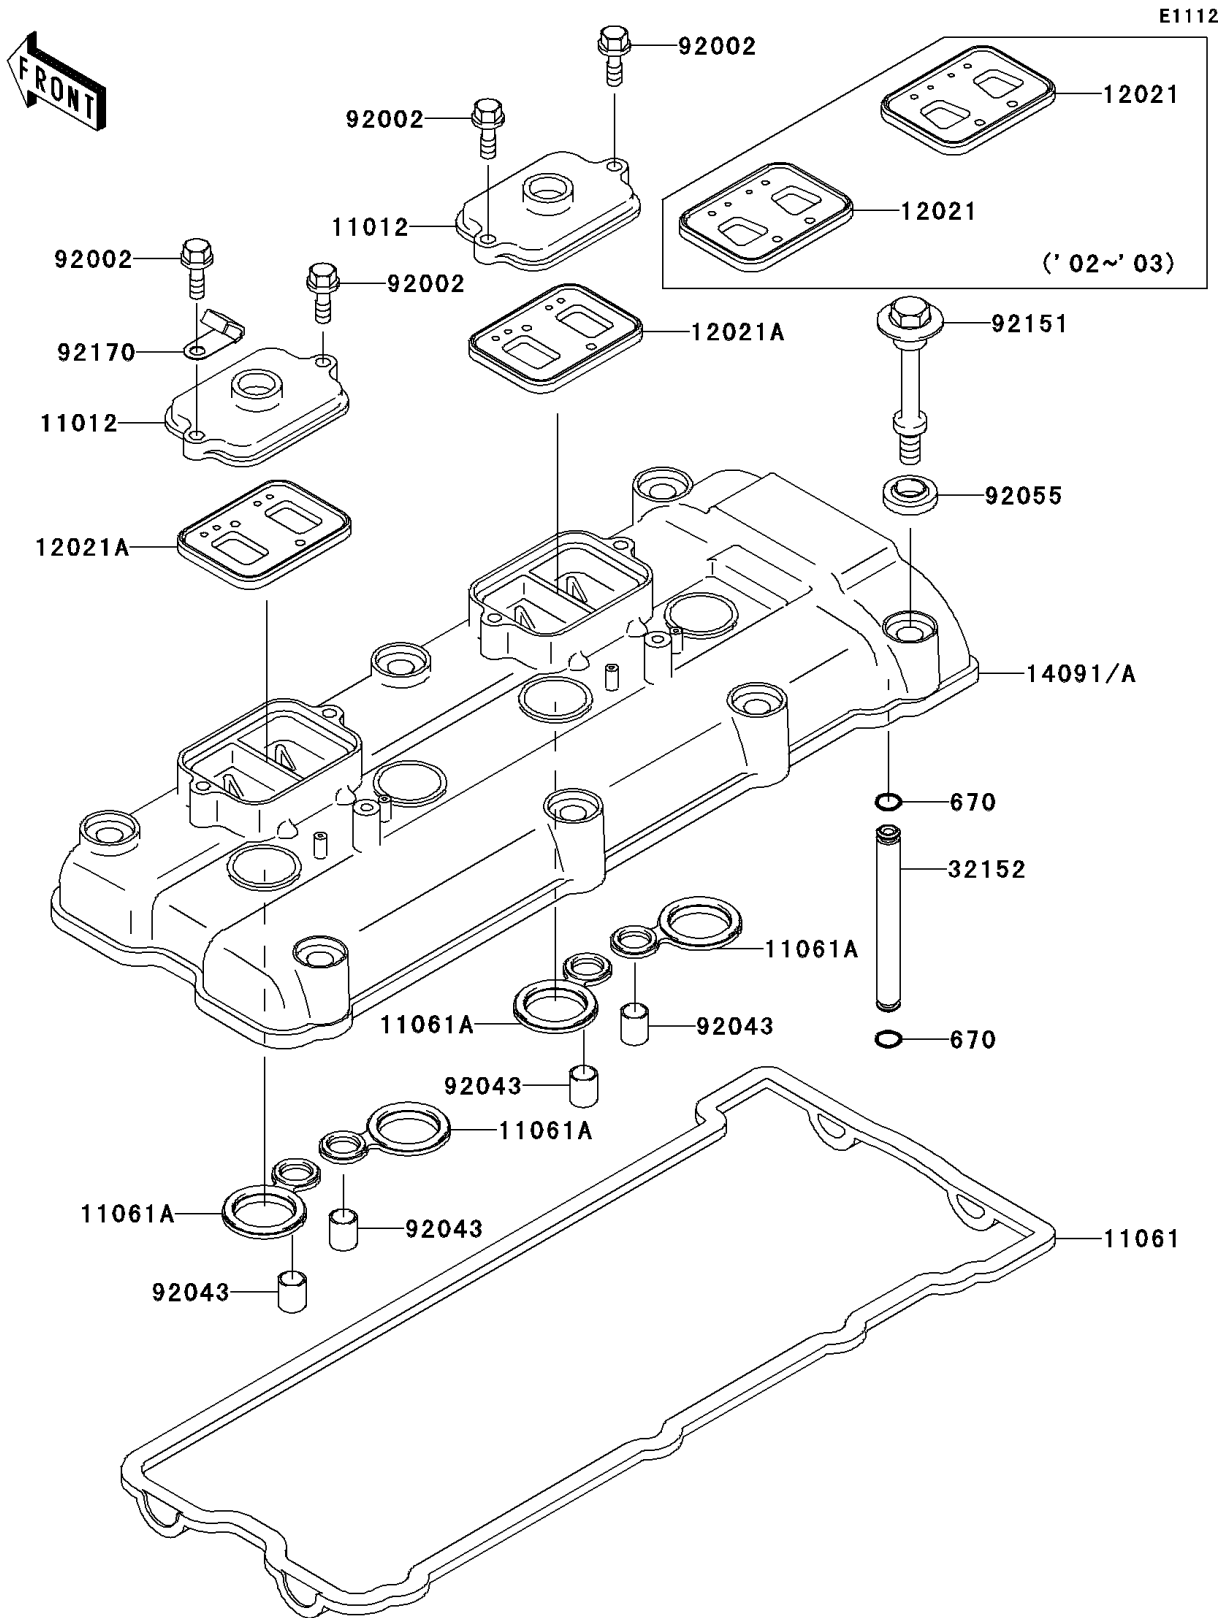

# 2003 Ninja® ZX™-12R PARTS DIAGRAM

Cylinder Head Cover

## 2003 Ninja® ZX™ -12R PARTS LIST

### Cylinder Head Cover

ITEM NAME	PART NUMBER	QUANTITY
O RING,7MM (Ref # 670)	670D1507	2
CAP,REED VALVE (Ref # 11012)	11012-1758	2
GASKET,HEAD COVER (Ref # 11061)	11061-0090	1
GASKET,SPARK PLUG HOLE (Ref # 11061A)	11061-0105	4
VALVE-ASSY-REED (Ref # 12021)	12021-1119	2
COVER,HEAD (Ref # 14091A)	14091-1126	1
PIPE,OIL (Ref # 32152)	32152-1544	1
BOLT,6X20 (Ref # 92002)	92002-1237	4
PIN,10.1X12X14 (Ref # 92043)	92043-4009	4
RING-O,HEAD COVER BOLT (Ref # 92055)	92055-1352	7
BOLT,HEAD COVER (Ref # 92151)	92151-1221	7
CLAMP,HARNESS (Ref # 92170)	92170-1900	1