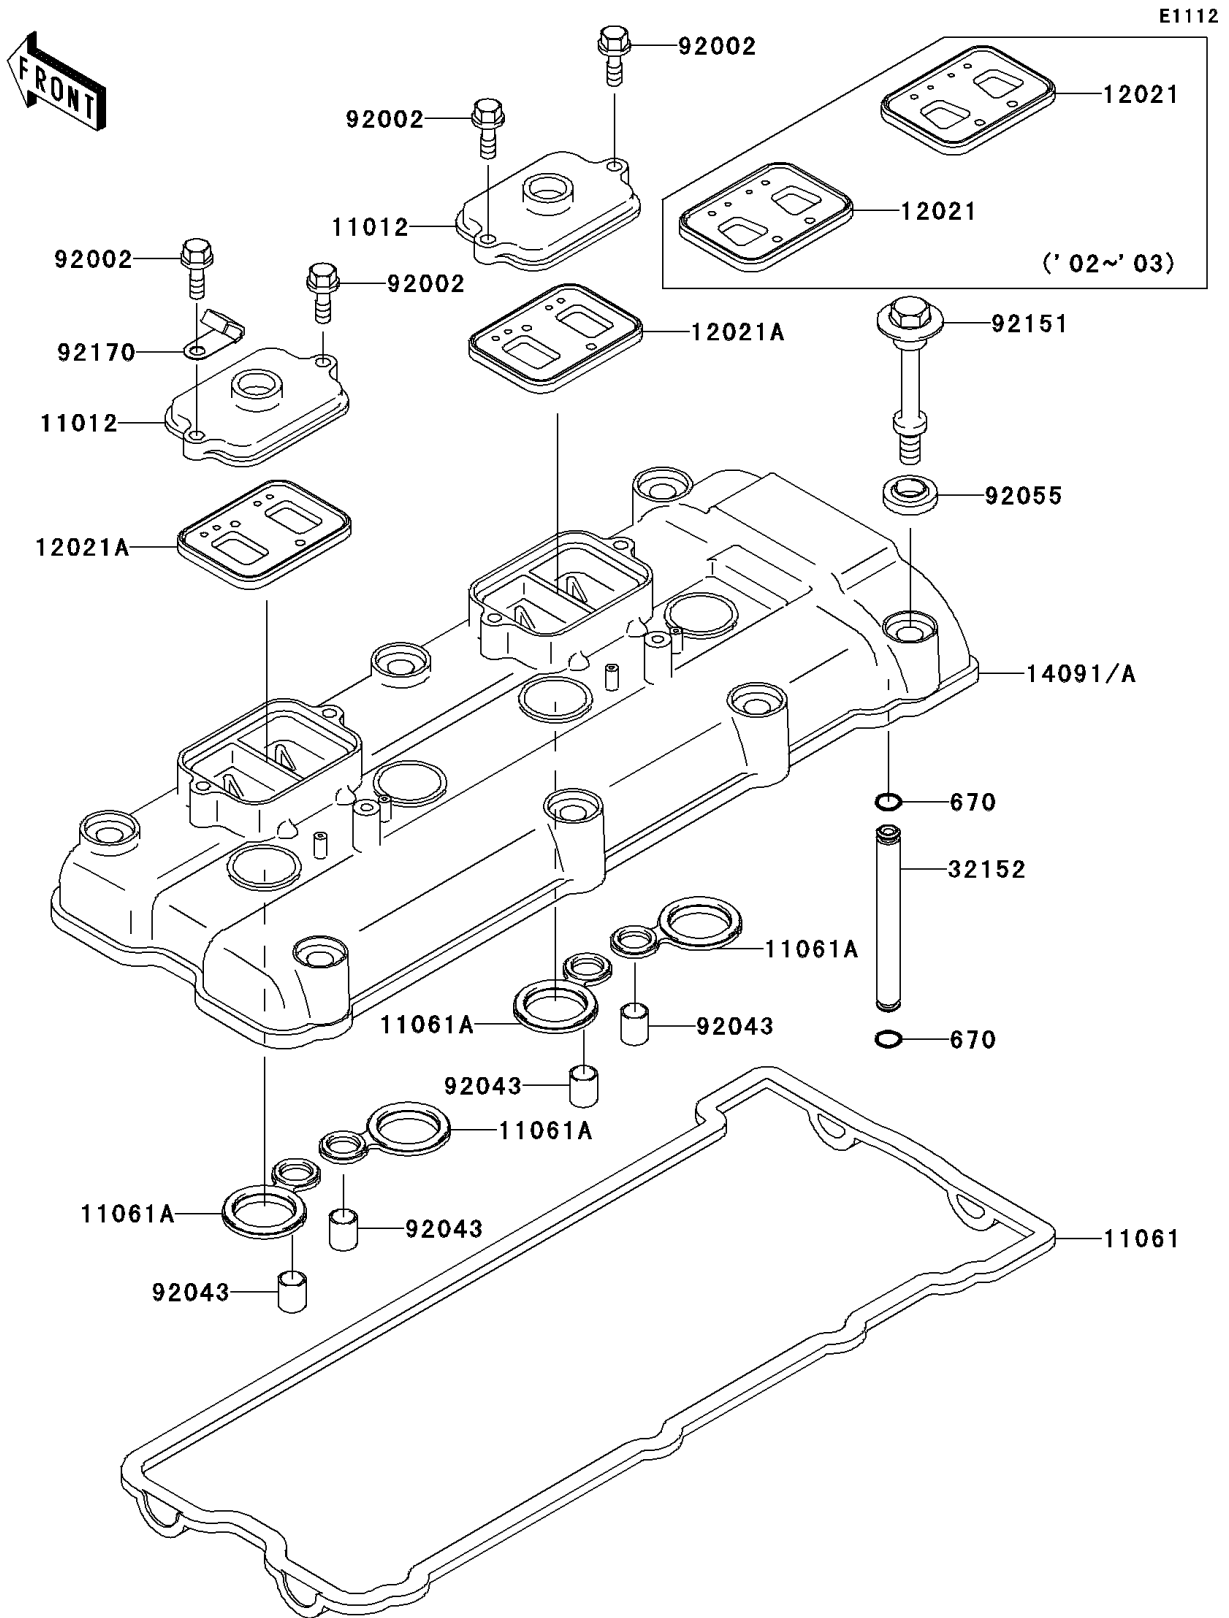

# 2004 Ninja® ZX™-12R PARTS DIAGRAM

Cylinder Head Cover

## 2004 Ninja® ZX™ -12R PARTS LIST

### Cylinder Head Cover

ITEM NAME	PART NUMBER	QUANTITY
O RING,7MM (Ref # 670)	670D1507	2
CAP,REED VALVE (Ref # 11012)	11012-1758	2
GASKET,HEAD COVER (Ref # 11061)	11061-0090	1
GASKET,SPARK PLUG HOLE (Ref # 11061A)	11061-0105	4
VALVE-ASSY-REED (Ref # 12021A)	12021-1129	2
COVER,HEAD (Ref # 14091)	14091-0228	1
PIPE,OIL (Ref # 32152)	32152-1544	1
BOLT,6X20 (Ref # 92002)	92002-1237	4
PIN,10.1X12X14 (Ref # 92043)	92043-4009	4
RING-O,HEAD COVER BOLT (Ref # 92055)	92055-1352	7
BOLT,HEAD COVER (Ref # 92151)	92151-1221	7
CLAMP,HARNESS (Ref # 92170)	92170-1900	1