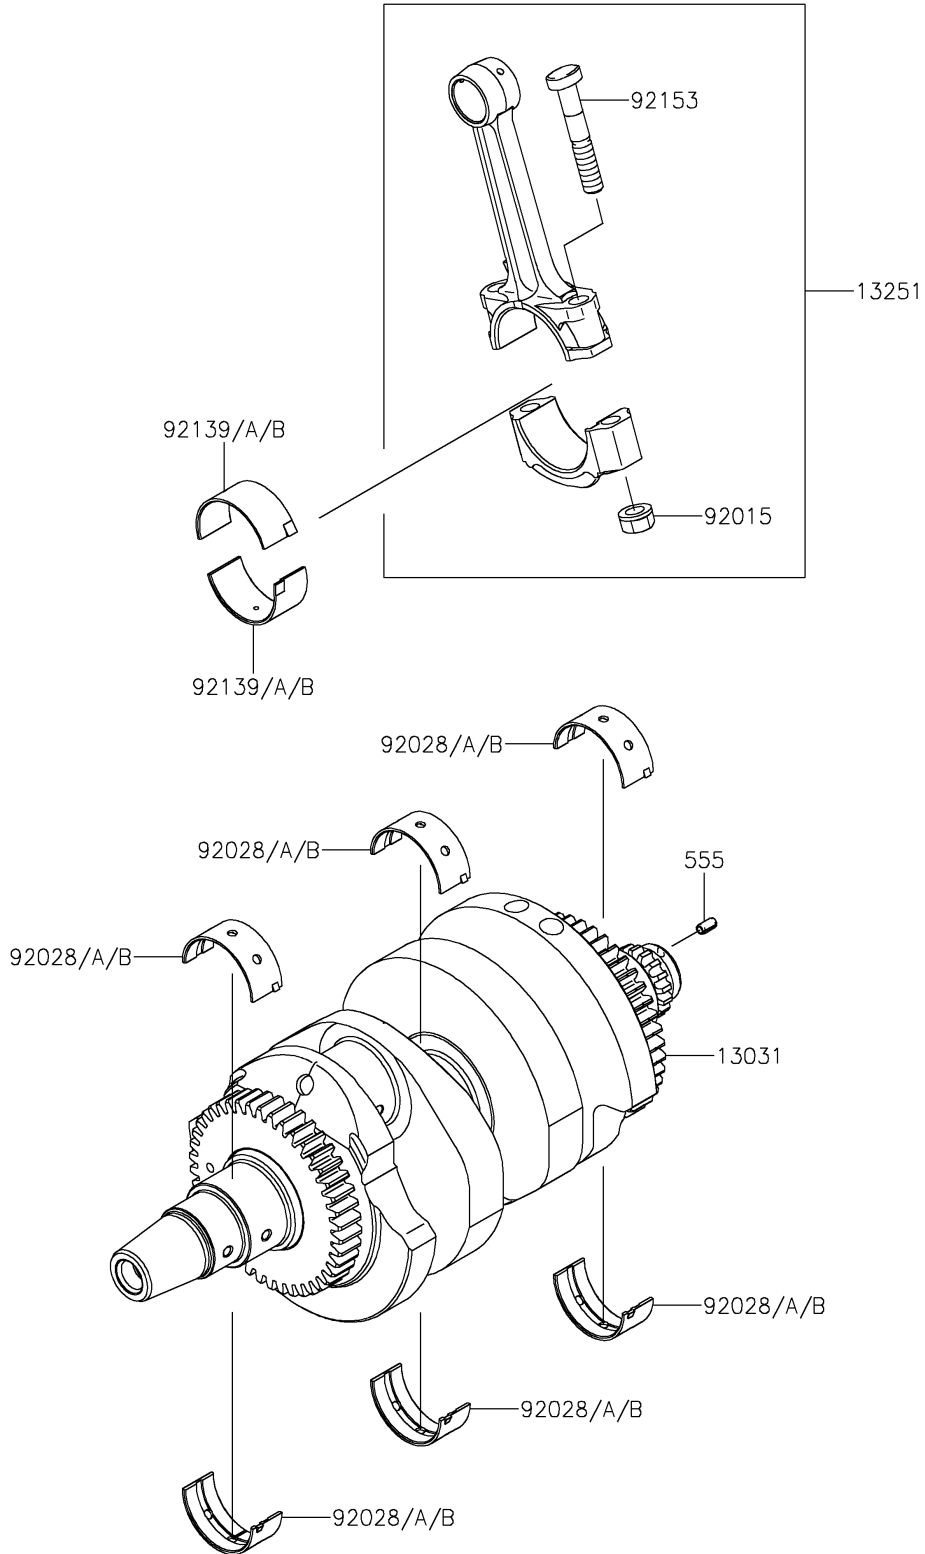

# 2025 Z650RS PARTS DIAGRAM

Crankshaft

E1321

## 2025 Z650RS PARTS LIST

### Crankshaft

ITEM NAME	PART NUMBER	QUANTITY
CRANKSHAFT-COMP (Ref # 13031)	13031-0149	1
ROD-ASSY-CONNECTING,J (Ref # 13251)	13251-0759-JJ	2
NUT,FLANGED,8MM (Ref # 92015)	92015-1311	4
BUSHING,CRANKSHAFT,BLUE (Ref # 92028)	92028-1903	6
BUSHING,CRANKSHAFT,BLACK (Ref # 92028A)	92028-1904	AR
BUSHING,CRANKSHAFT,BROWN (Ref # 92028B)	92028-1905	AR
BUSHING,CON-ROD,BLUE (Ref # 92139)	92139-0114	4
BUSHING,CON-ROD,BLACK (Ref # 92139A)	92139-0115	AR
BUSHING,CON-ROD,BROWN (Ref # 92139B)	92139-0116	AR
BOLT,CON-ROD,8X49 (Ref # 92153)	92153-0957	4
PIN-SPRING,4X8 (Ref # 555)	555A0408	1