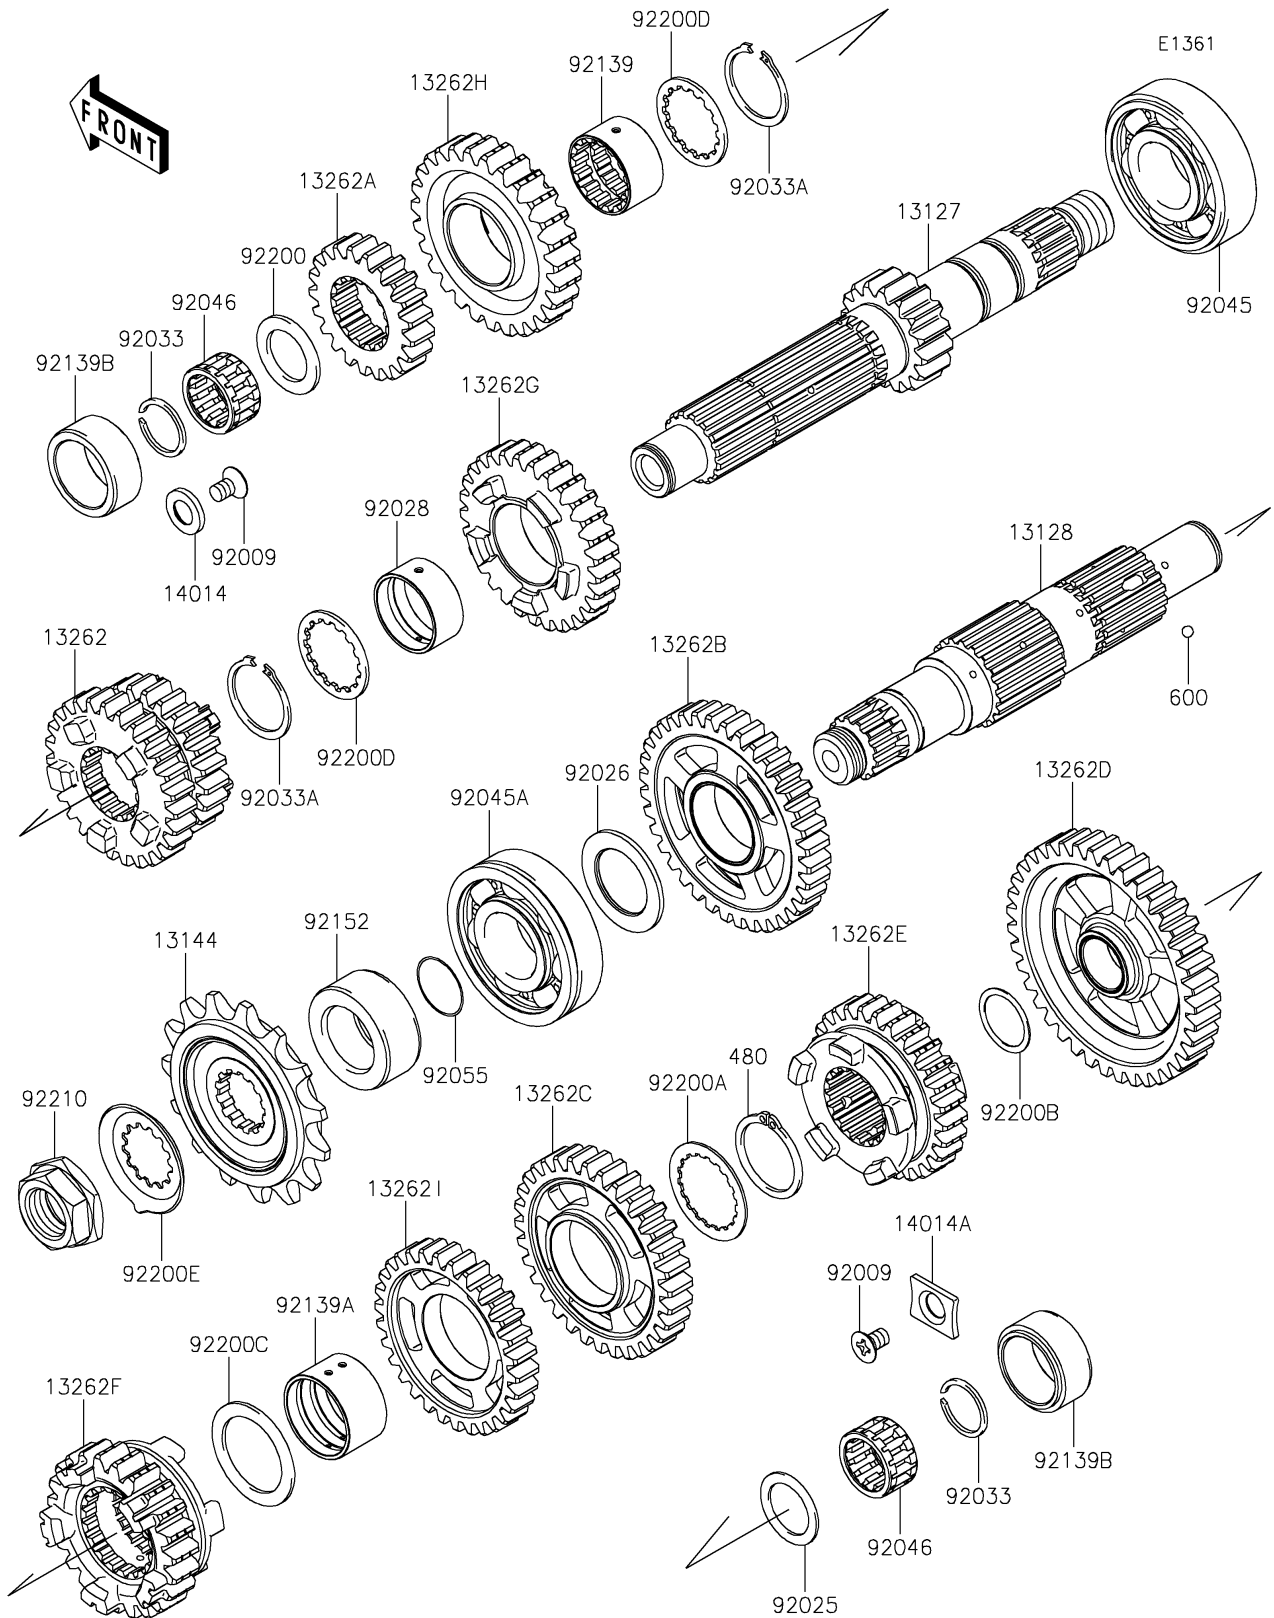

# 2024 Z650RS ABS PARTS DIAGRAM

Transmission

## 2024 Z650RS ABS PARTS LIST

### Transmission

ITEM NAME	PART NUMBER	QUANTITY
SHAFT-TRANSMISSION INPUT,16T (Ref # 13127)	13127-0666	1
SHAFT-TRANSMISSION OUTPUT (Ref # 13128)	13128-0690	1
SPROCKET-OUTPUT,15T,#520 (Ref # 13144)	13144-0576	1
GEAR,INPUT 3RD&4TH,24T&27T (Ref # 13262)	13262-0819	1
GEAR,INPUT 2ND,21T (Ref # 13262A)	13262-0821	1
GEAR,OUTPUT 2ND,36T (Ref # 13262B)	13262-0826	1
GEAR,OUTPUT 3RD,32T (Ref # 13262C)	13262-0827	1
GEAR,OUTPUT LOW,39T (Ref # 13262D)	13262-0828	1
GEAR,OUTPUT 5TH,28T (Ref # 13262E)	13262-1229	1
GEAR,OUTPUT 6TH,23T (Ref # 13262F)	13262-1230	1
GEAR,INPUT 5TH,29T (Ref # 13262G)	13262-1275	1
GEAR,INPUT 6TH,27T (Ref # 13262H)	13262-1276	1
GEAR,OUTPUT 4TH,30T (Ref # 13262I)	13262-1580	1
PLATE-POSITION,9.5X17X2.3 (Ref # 14014)	14014-0019	1
PLATE-POSITION,RH (Ref # 14014A)	14014-0020	1
SCREW,6X10 (Ref # 92009)	92009-1375	2
SHIM,20.3X28X1.1 (Ref # 92025)	92025-1455	1
SPACER,25.3X39X2.0 (Ref # 92026)	92026-0715	1
BUSHING,INPUT GEAR (Ref # 92028)	92028-1449	1
RING-SNAP,20MM (Ref # 92033)	92033-015	2
RING-SNAP,25.9X30.6X1.2 (Ref # 92033A)	92033-1037	2
BEARING-BALL,25X62X17 (Ref # 92045)	92045-0042	1
BEARING-BALL,6305N2SH2 (Ref # 92045A)	92045-1224	1
BEARING-NEEDLE,KMJ20X26X13.8X1 (Ref # 92046)	92046-1185	2
RING-O,21.5X1.5 (Ref # 92055)	92055-0196	1
BUSHING,25X28.3X16.7 (Ref # 92139)	92139-0107	1
BUSHING,OUT 3RD&4TH GEAR (Ref # 92139A)	92139-0108	1
BUSHING,26X34X16.2 (Ref # 92139B)	92139-0713	2
COLLAR,25X40X17.2 (Ref # 92152)	92152-0972	1

### Transmission

ITEM NAME	PART NUMBER	QUANTITY
WASHER,20.2X30X1.8 (Ref # 92200)	92200-0221	1
WASHER,30.3X38X1.0 (Ref # 92200A)	92200-0222	1
WASHER,20.2X25.0X0.5 (Ref # 92200B)	92200-0291	1
WASHER,29.9X40X1.5 (Ref # 92200C)	92200-0721	1
WASHER,28.5X34.0X1.5 (Ref # 92200D)	92200-1240	2
WASHER (Ref # 92200E)	92200-1932	1
NUT,20MM (Ref # 92210)	92210-0850	1
CIRCLIP (Ref # 480)	480J2900	1
BALL-STEEL,5/32 (Ref # 600)	600A0500	3