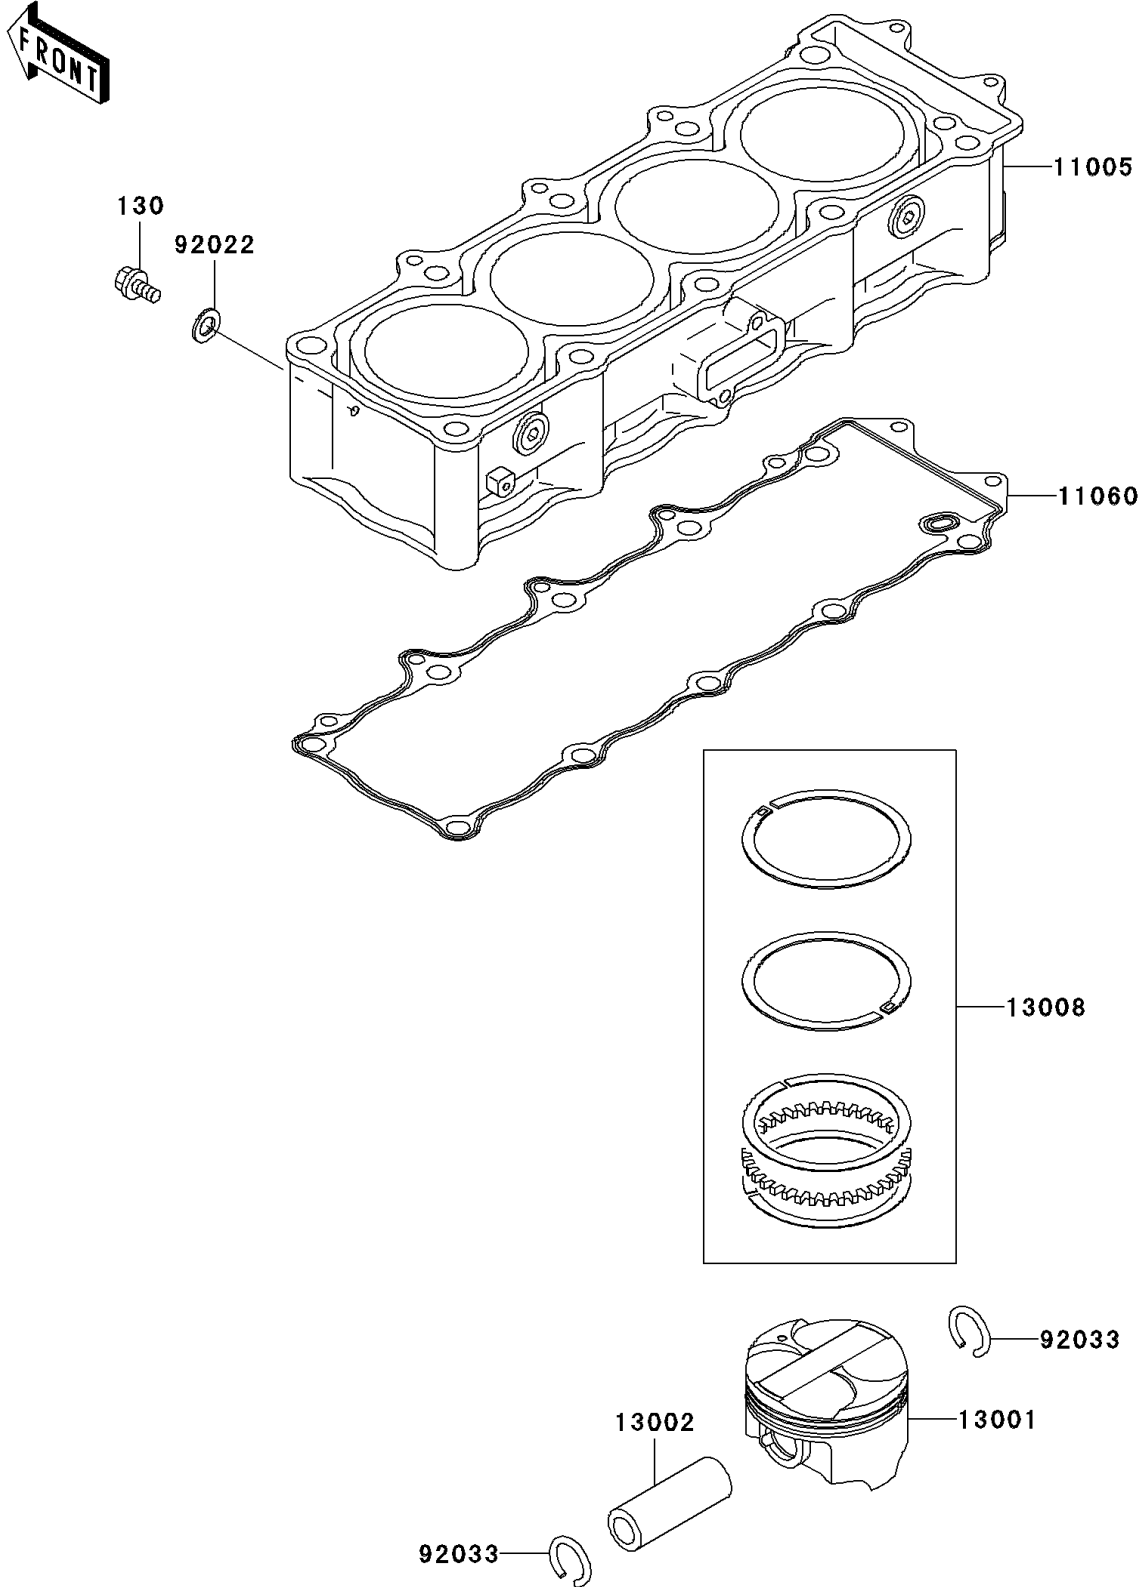

2003 Ninja® ZX™ -12R PARTS DIAGRAM

Cylinder/Piston(s)

E1120

2003 Ninja® ZX™ -12R PARTS LIST

Cylinder/Piston(s)

ITEM NAME	PART NUMBER	QUANTITY
BOLT-FLANGED (Ref # 130)	130Y0610	1
CYLINDER-ENGINE (Ref # 11005)	11005-1970	1
GASKET,CYLINDER BASE (Ref # 11060)	11060-1907	1
PISTON-ENGINE (Ref # 13001)	13001-1596	4
PIN-PISTON (Ref # 13002)	13002-1131	4
RING-SET-PISTON (Ref # 13008)	13008-1196	4
WASHER,6.2X11X1 (Ref # 92022)	92022-304	1
RING-SNAP (Ref # 92033)	92033-1188	8