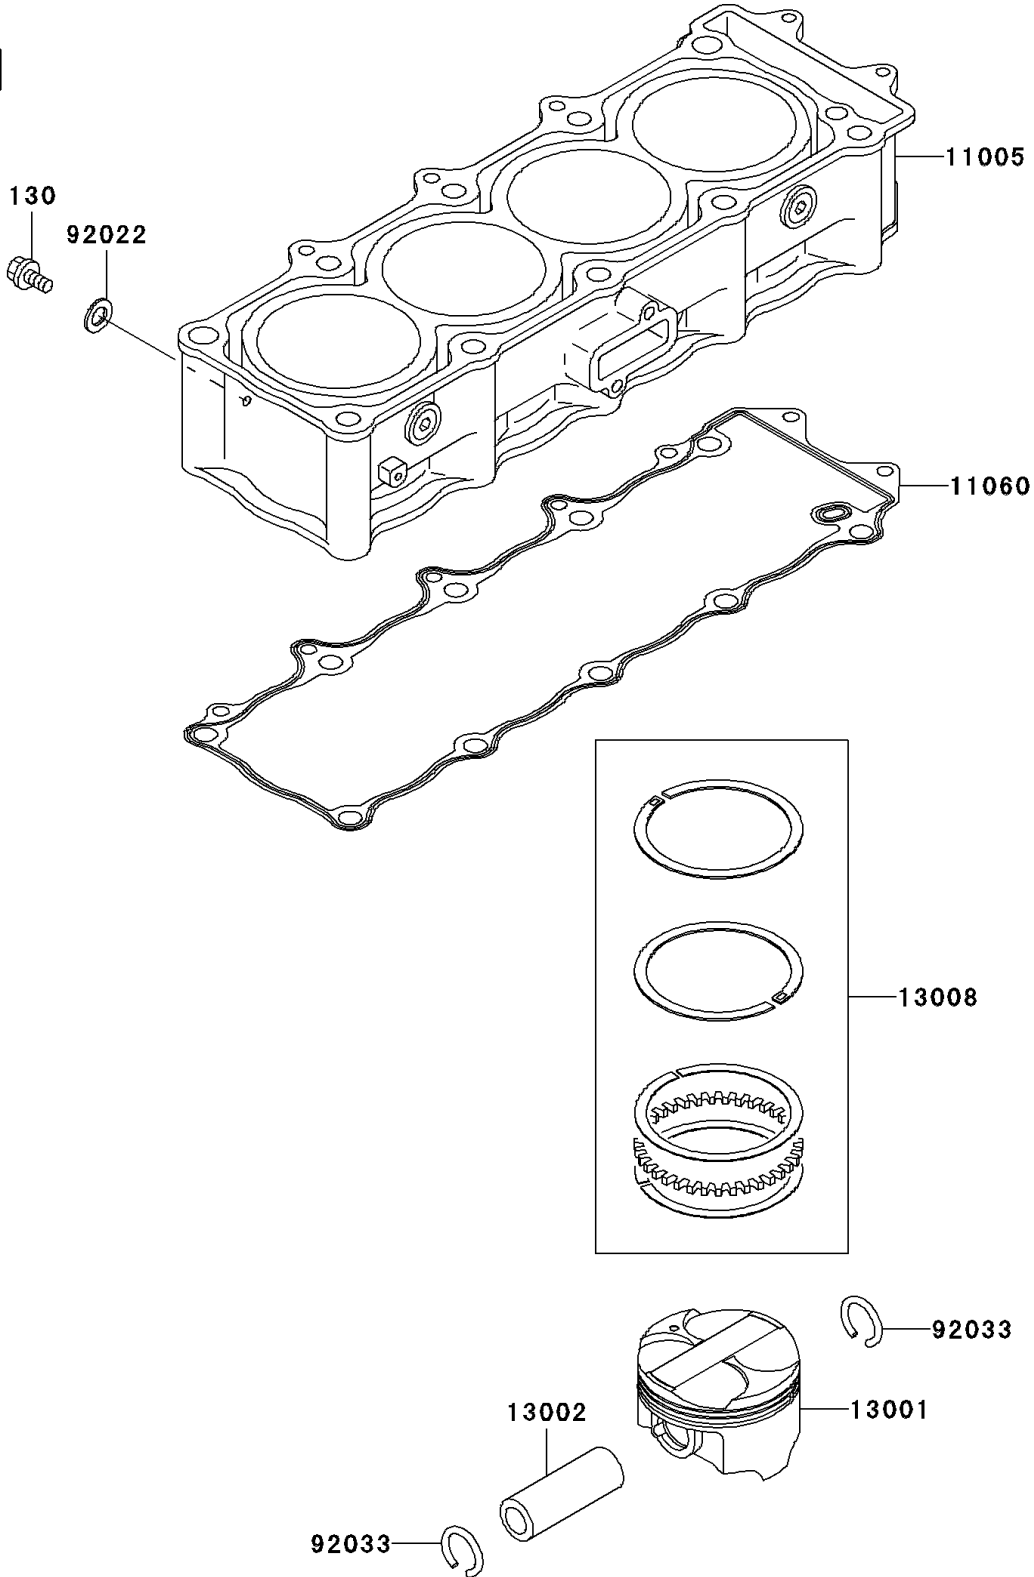

2003 Ninja[®] ZX[™]-12R PARTS DIAGRAM

Cylinder/Piston(s)

E1120

2003 Ninja® ZX™ -12R PARTS LIST

Cylinder/Piston(s)

ITEM NAME	PART NUMBER	QUANTITY
BOLT-FLANGED (Ref # 130)	130Y0610	1
CYLINDER-ENGINE (Ref # 11005)	11005-1970	1
GASKET,CYLINDER BASE (Ref # 11060)	11060-1907	1
PISTON-ENGINE (Ref # 13001)	13001-1596	4
PIN-PISTON (Ref # 13002)	13002-1131	4
RING-SET-PISTON (Ref # 13008)	13008-1196	4
WASHER,6.2X11X1 (Ref # 92022)	92022-304	1
RING-SNAP (Ref # 92033)	92033-1188	8