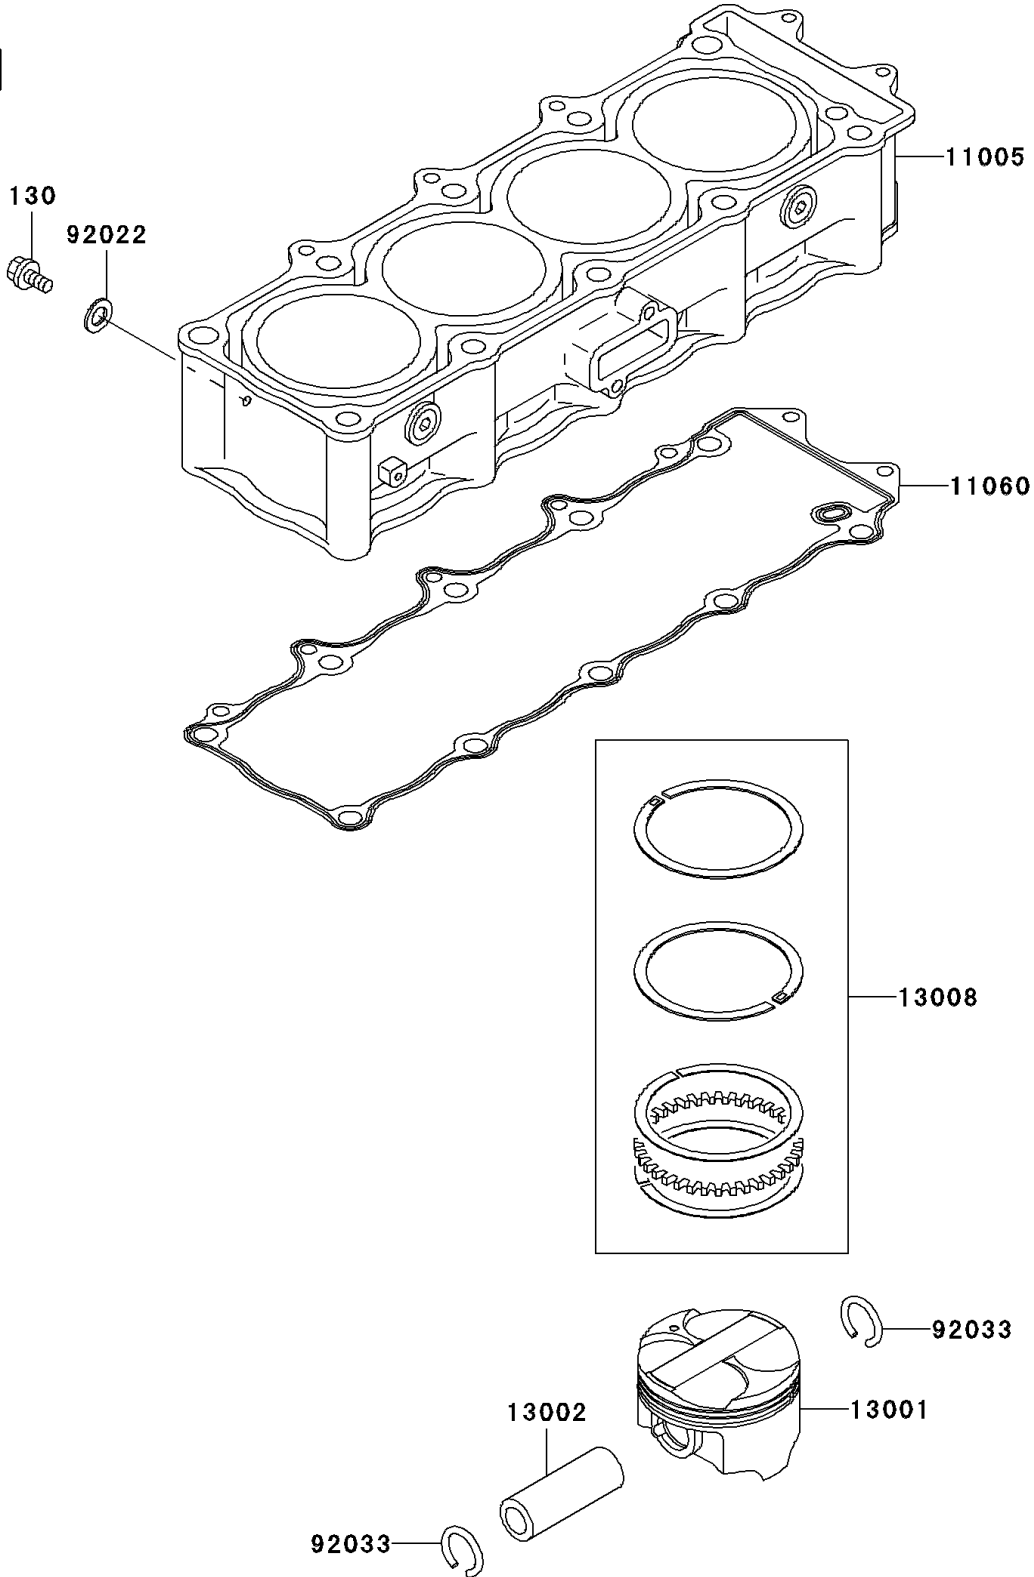

# 2005 Ninja® ZX™ -12R PARTS DIAGRAM

Cylinder/Piston(s)

E1120

## 2005 Ninja® ZX™ -12R PARTS LIST

Cylinder/Piston(s)

ITEM NAME	PART NUMBER	QUANTITY
BOLT-FLANGED (Ref # 130)	130Y0610	1
CYLINDER-ENGINE (Ref # 11005)	11005-1970	1
GASKET,CYLINDER BASE (Ref # 11060)	11060-1907	1
PISTON-ENGINE (Ref # 13001)	13001-1596	4
PIN-PISTON (Ref # 13002)	13002-1131	4
RING-SET-PISTON (Ref # 13008)	13008-1196	4
WASHER,6.2X11X1 (Ref # 92022)	92022-304	1
RING-SNAP (Ref # 92033)	92033-1188	8