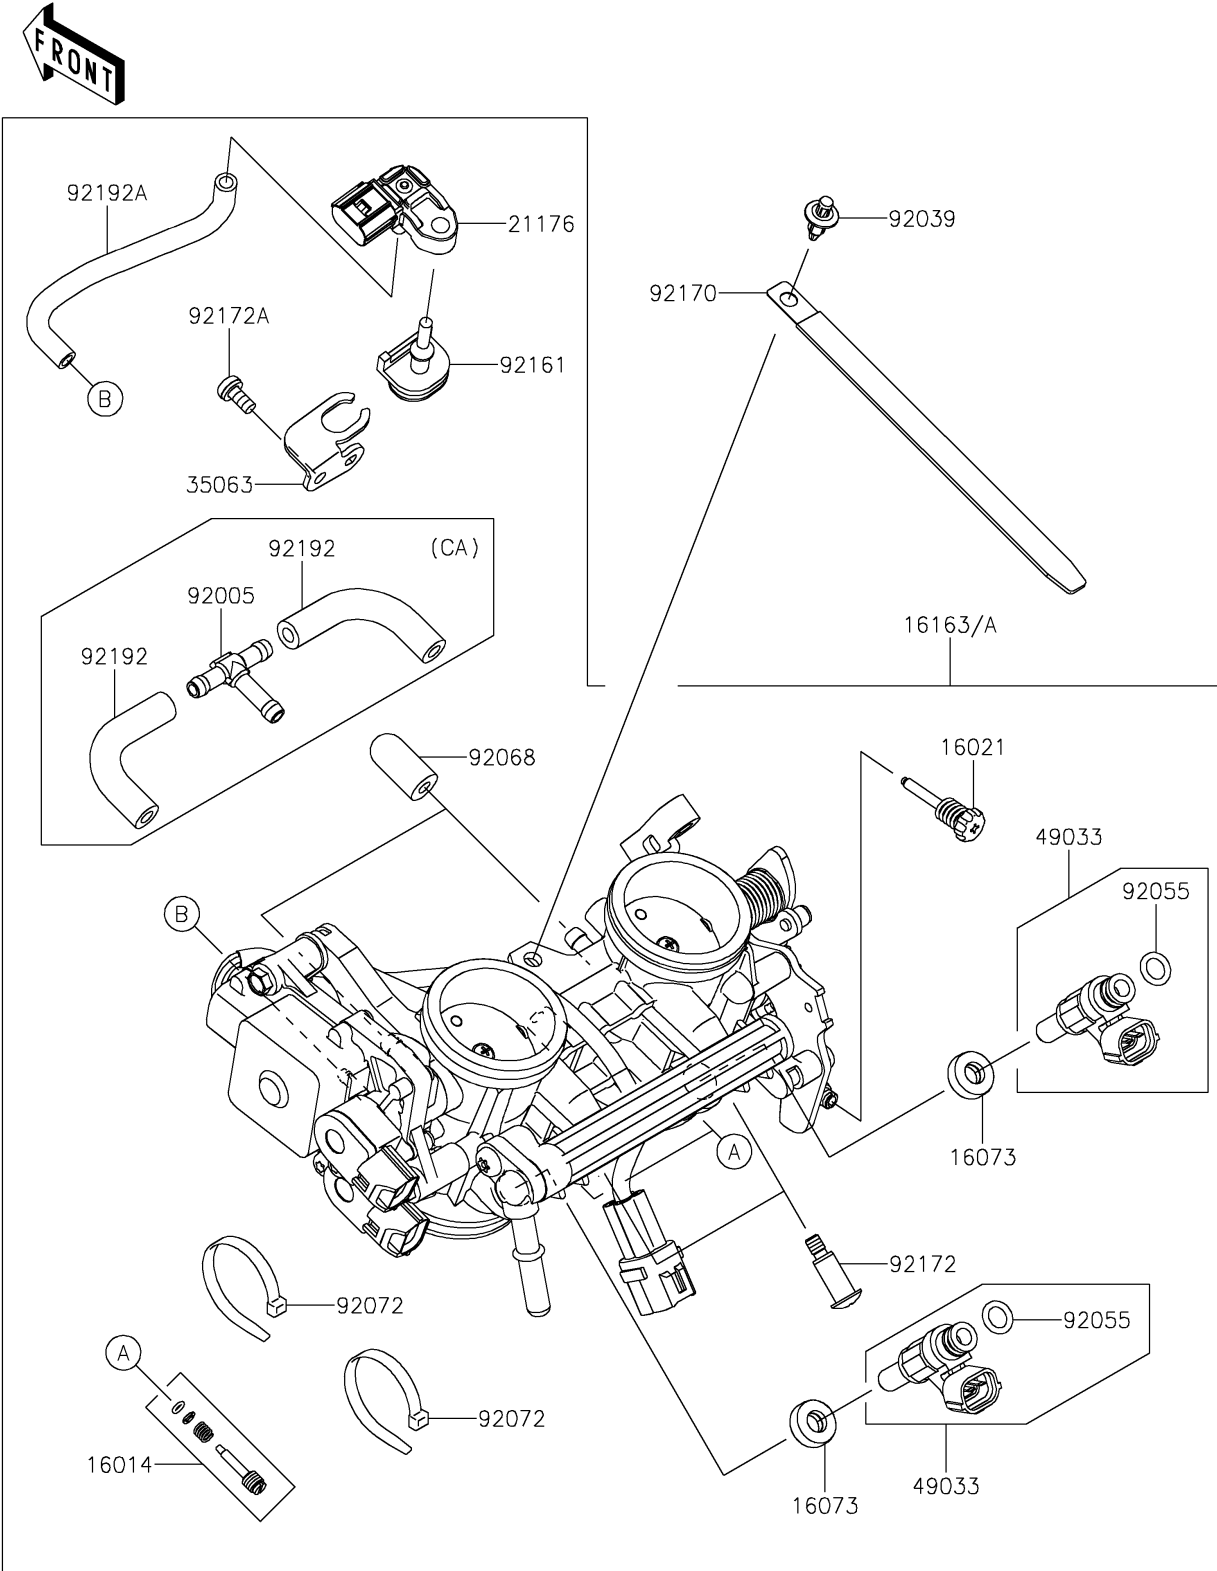

2024 Z650RS ABS PARTS DIAGRAM

Throttle

E1510

2024 Z650RS ABS PARTS LIST

Throttle

ITEM NAME	PART NUMBER	QUANTITY
SCREW-PILOT AIR (Ref # 16014)	16014-0002	2
SCREW-THROTTLE STOP (Ref # 16021)	16021-0033	1
INSULATOR (Ref # 16073)	16073-0129	2
THROTTLE-ASSY (Ref # 16163)	16163-1270	1
THROTTLE-ASSY (Ref # 16163A)	16163-1289	1
SENSOR,PRESSURE (Ref # 21176)	21176-0906	1
STAY (Ref # 35063)	35063-1528	1
NOZZLE-INJECTION (Ref # 49033)	49033-0568	2
FITTING,3WAY (Ref # 92005)	92005-0730	1
RIVET (Ref # 92039)	92039-0707	1
RING-O,INJECTION NOZZLE (Ref # 92055)	92055-1622	2
PLUG,12X25 (Ref # 92068)	92068-006	2
BAND,SUB-HARNESS (Ref # 92072)	92072-0012	2
DAMPER (Ref # 92161)	92161-0673	1
CLAMP,L=150 (Ref # 92170)	92170-1114	1
SCREW,PIPE INJECTION (Ref # 92172)	92172-0064	2
SCREW (Ref # 92172A)	92172-0393	1
TUBE (Ref # 92192)	92192-1045	2
TUBE (Ref # 92192A)	92192-2368	1