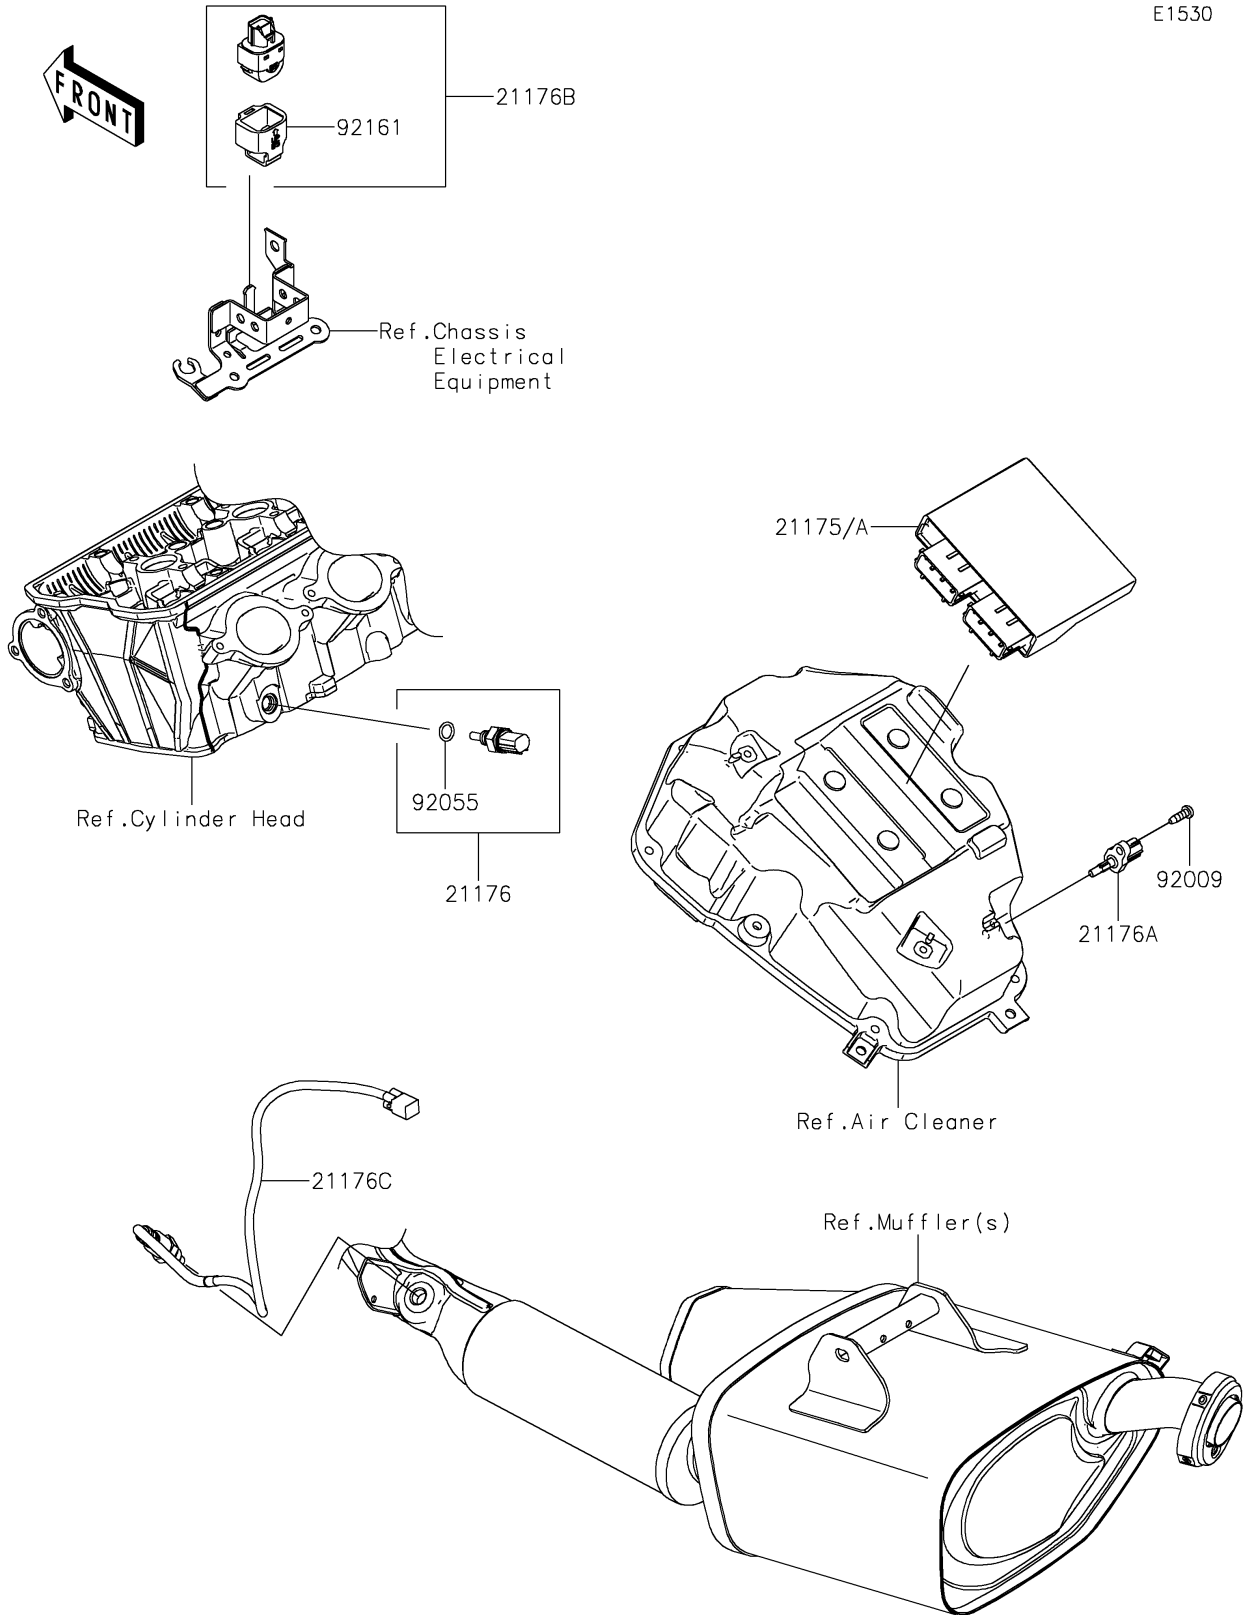

2025 Z650RS PARTS DIAGRAM

Fuel Injection

E1530

2025 Z650RS PARTS LIST

Fuel Injection

| ITEM NAME | PART NUMBER | QUANTITY |
|--|-------------|----------|
| CONTROL UNIT-ELECTRONIC (Ref # 21175) | 21175-1951 | 1 |
| CONTROL UNIT-ELECTRONIC (Ref # 21175A) | 21175-1952 | 1 |
| SENSOR,WATER TEMP (Ref # 21176) | 21176-0009 | 1 |
| SENSOR,AIR TEMPERATURE (Ref # 21176A) | 21176-0048 | 1 |
| SENSOR,VEHICLE-DOWN (Ref # 21176B) | 21176-0704 | 1 |
| SENSOR,OXYGEN (Ref # 21176C) | 21176-0966 | 1 |
| SCREW,TAPPING,5X16 (Ref # 92009) | 92009-1984 | 1 |
| RING-O,9.5X1.9 (Ref # 92055) | 92055-0016 | 1 |
| DAMPER (Ref # 92161) | 92161-0951 | 1 |