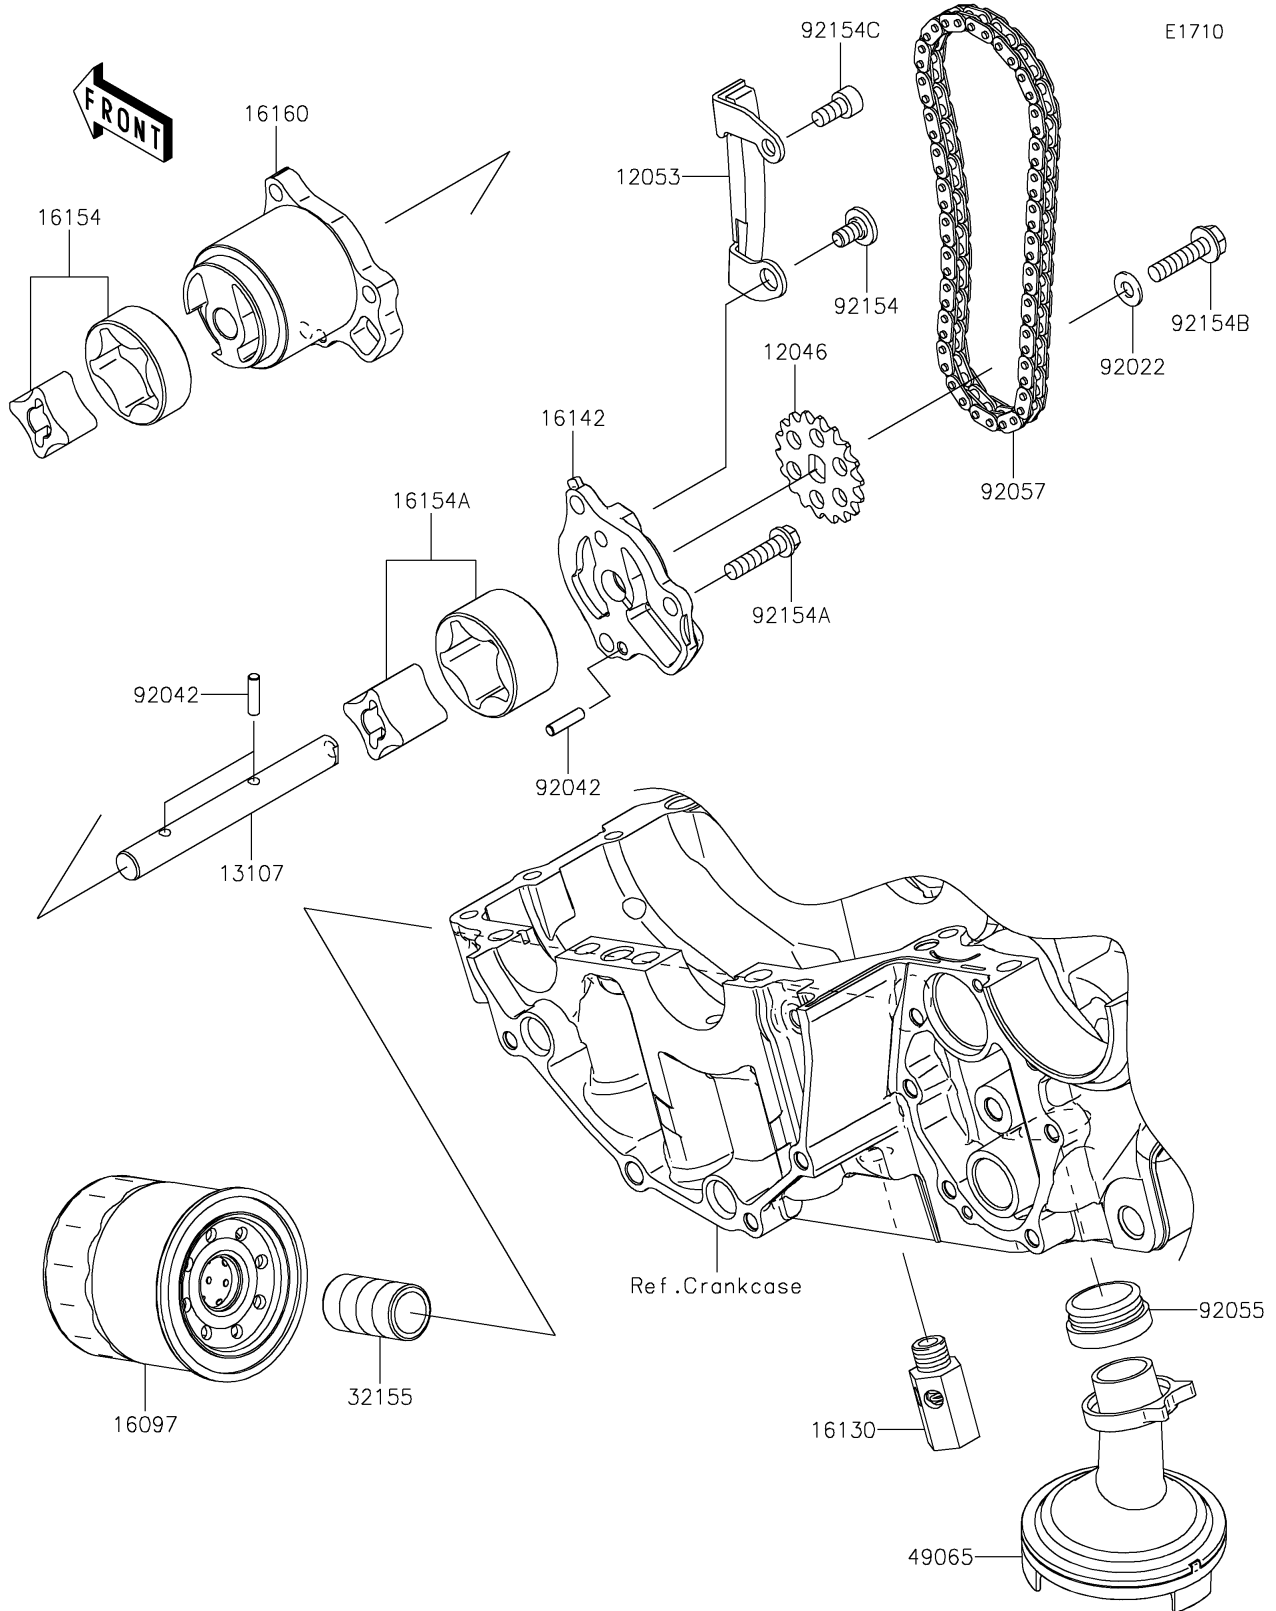

# 2024 Z650RS ABS PARTS DIAGRAM

## Oil Pump/Oil Filter

## 2024 Z650RS ABS PARTS LIST

### Oil Pump/Oil Filter

ITEM NAME	PART NUMBER	QUANTITY
SPROCKET,18T,BF04M (Ref # 12046)	12046-0040	1
GUIDE-CHAIN (Ref # 12053)	12053-0071	1
SHAFT,OIL PUMP (Ref # 13107)	13107-0772	1
FILTER-ASSY-OIL (Ref # 16097)	16097-0008	1
VALVE-ASSY-RELIEF (Ref # 16130)	16130-0552	1
COVER-PUMP (Ref # 16142)	16142-0712	1
ROTOR-PUMP,L=14 (Ref # 16154)	16154-0037	1
ROTOR-PUMP,40.56X22 (Ref # 16154A)	16154-1115	1
BODY (Ref # 16160)	16160-0110	1
PIPE,OIL FILTER (Ref # 32155)	32155-0029	1
FILTER-OIL (Ref # 49065)	49065-0708	1
WASHER,6X12.8X1.2 (Ref # 92022)	92022-1827	1
PIN,DOWEL,4X15.8 (Ref # 92042)	92042-014	3
RING-O,OIL FILTER (Ref # 92055)	92055-1354	1
CHAIN,DID 215FD-DHA,56LE (Ref # 92057)	92057-0098	1
BOLT,SOCKET,6X11 (Ref # 92154)	92154-0188	1
BOLT,FLANGED,6X25 (Ref # 92154A)	92154-0783	3
BOLT,FLANGED,6X25 (Ref # 92154B)	92154-0811	1
BOLT,SOCKET,6X12 (Ref # 92154C)	92154-0812	1