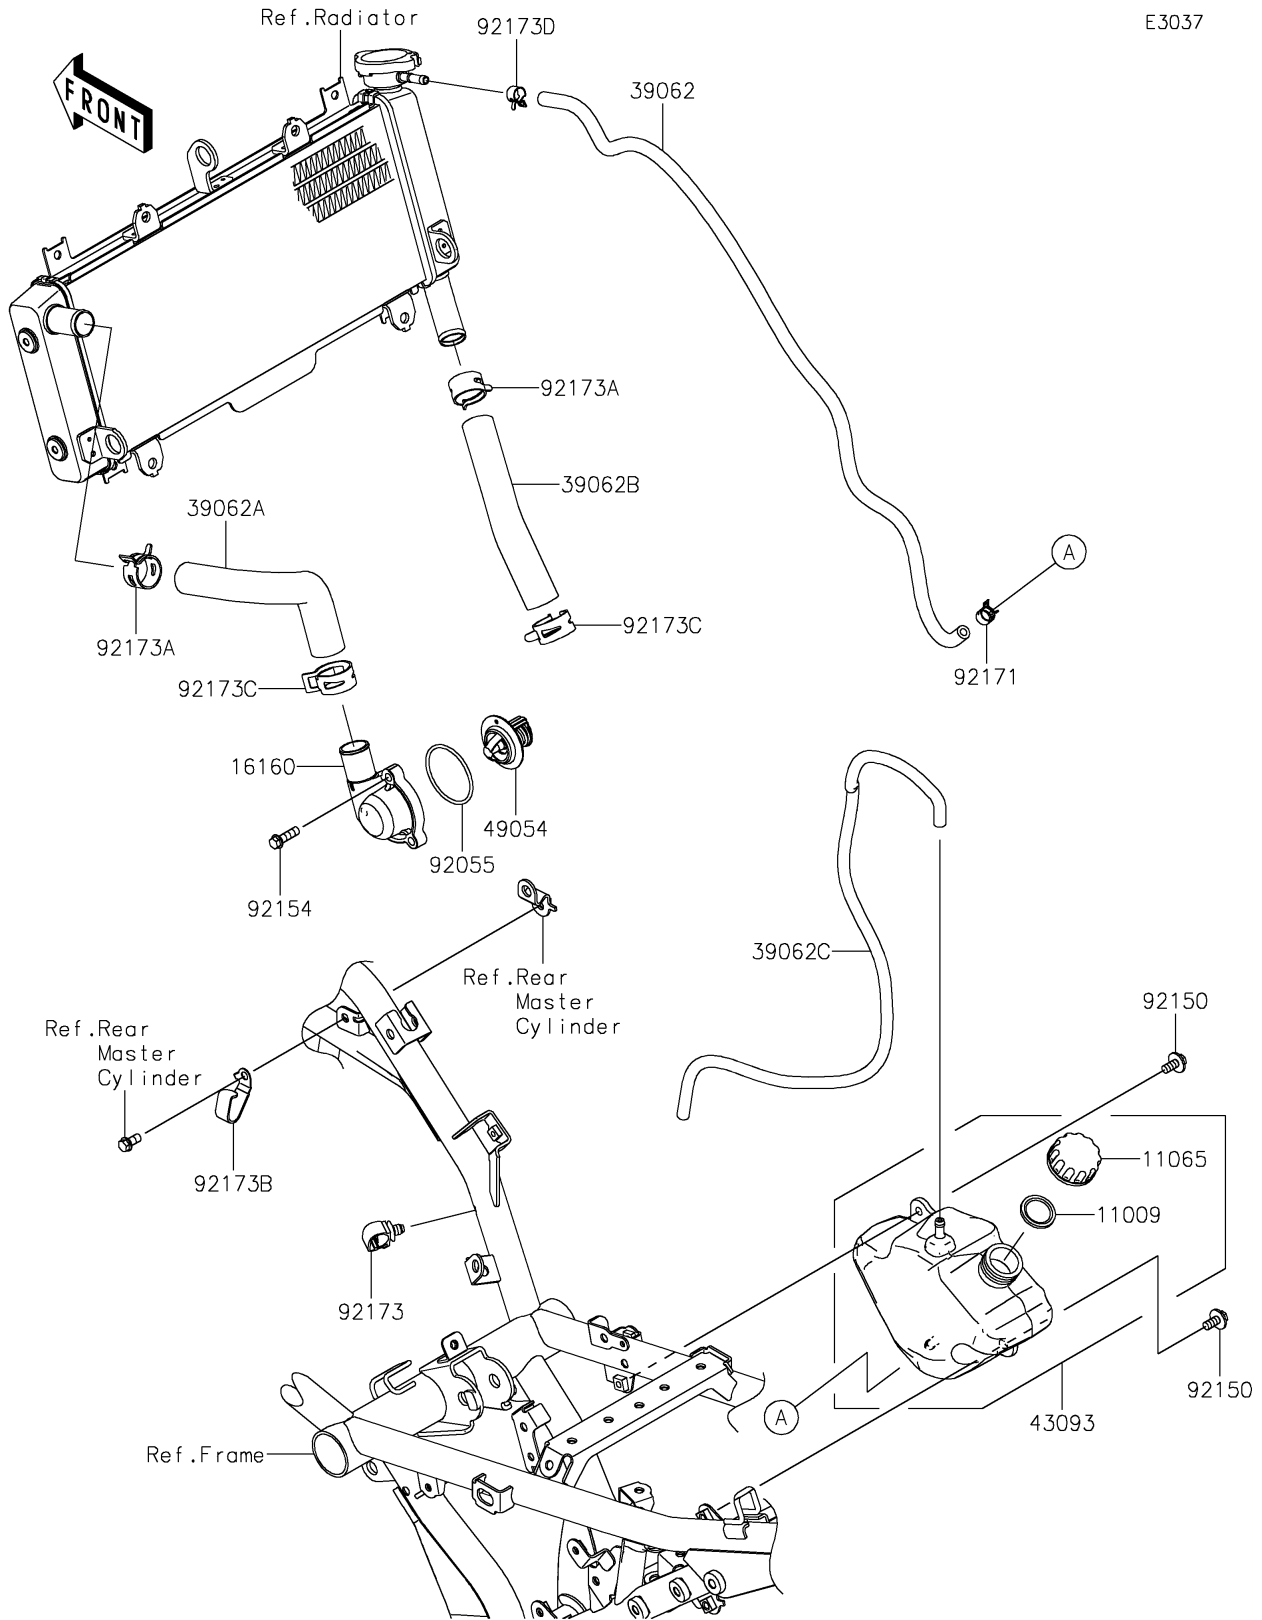

# 2025 Z650RS PARTS DIAGRAM

## Water Pipe

E3037

## 2025 Z650RS PARTS LIST

### Water Pipe

ITEM NAME	PART NUMBER	QUANTITY
GASKET,RESERVOIR TANK CAP (Ref # 11009)	11009-1145	1
CAP (Ref # 11065)	11065-0962	1
BODY,THERMOSTAT (Ref # 16160)	16160-0830	1
HOSE-COOLING,RADI.-RESERVOIR (Ref # 39062)	39062-0745	1
HOSE-COOLING,HEAD-RADIATOR (Ref # 39062A)	39062-0747	1
HOSE-COOLING,RADIATOR-PUMP (Ref # 39062B)	39062-0748	1
HOSE-COOLING,BREATHER (Ref # 39062C)	39062-0930	1
RESERVOIR-ASSY-TANK (Ref # 43093)	43093-0003	1
THERMOSTAT (Ref # 49054)	49054-0001	1
RING-O,46.7X2.4 (Ref # 92055)	92055-0992	1
BOLT,6X14 (Ref # 92150)	92150-1340	2
BOLT,FLANGED,6X20 (Ref # 92154)	92154-1778	3
CLAMP,10.5X8X0.7 (Ref # 92171)	92171-1992	1
CLAMP,12MM DIA. (Ref # 92173)	92173-0736	1
CLAMP (Ref # 92173A)	92173-1567	2
CLAMP (Ref # 92173B)	92173-1592	1
CLAMP (Ref # 92173C)	92173-1688	2
CLAMP (Ref # 92173D)	92173-2425	1