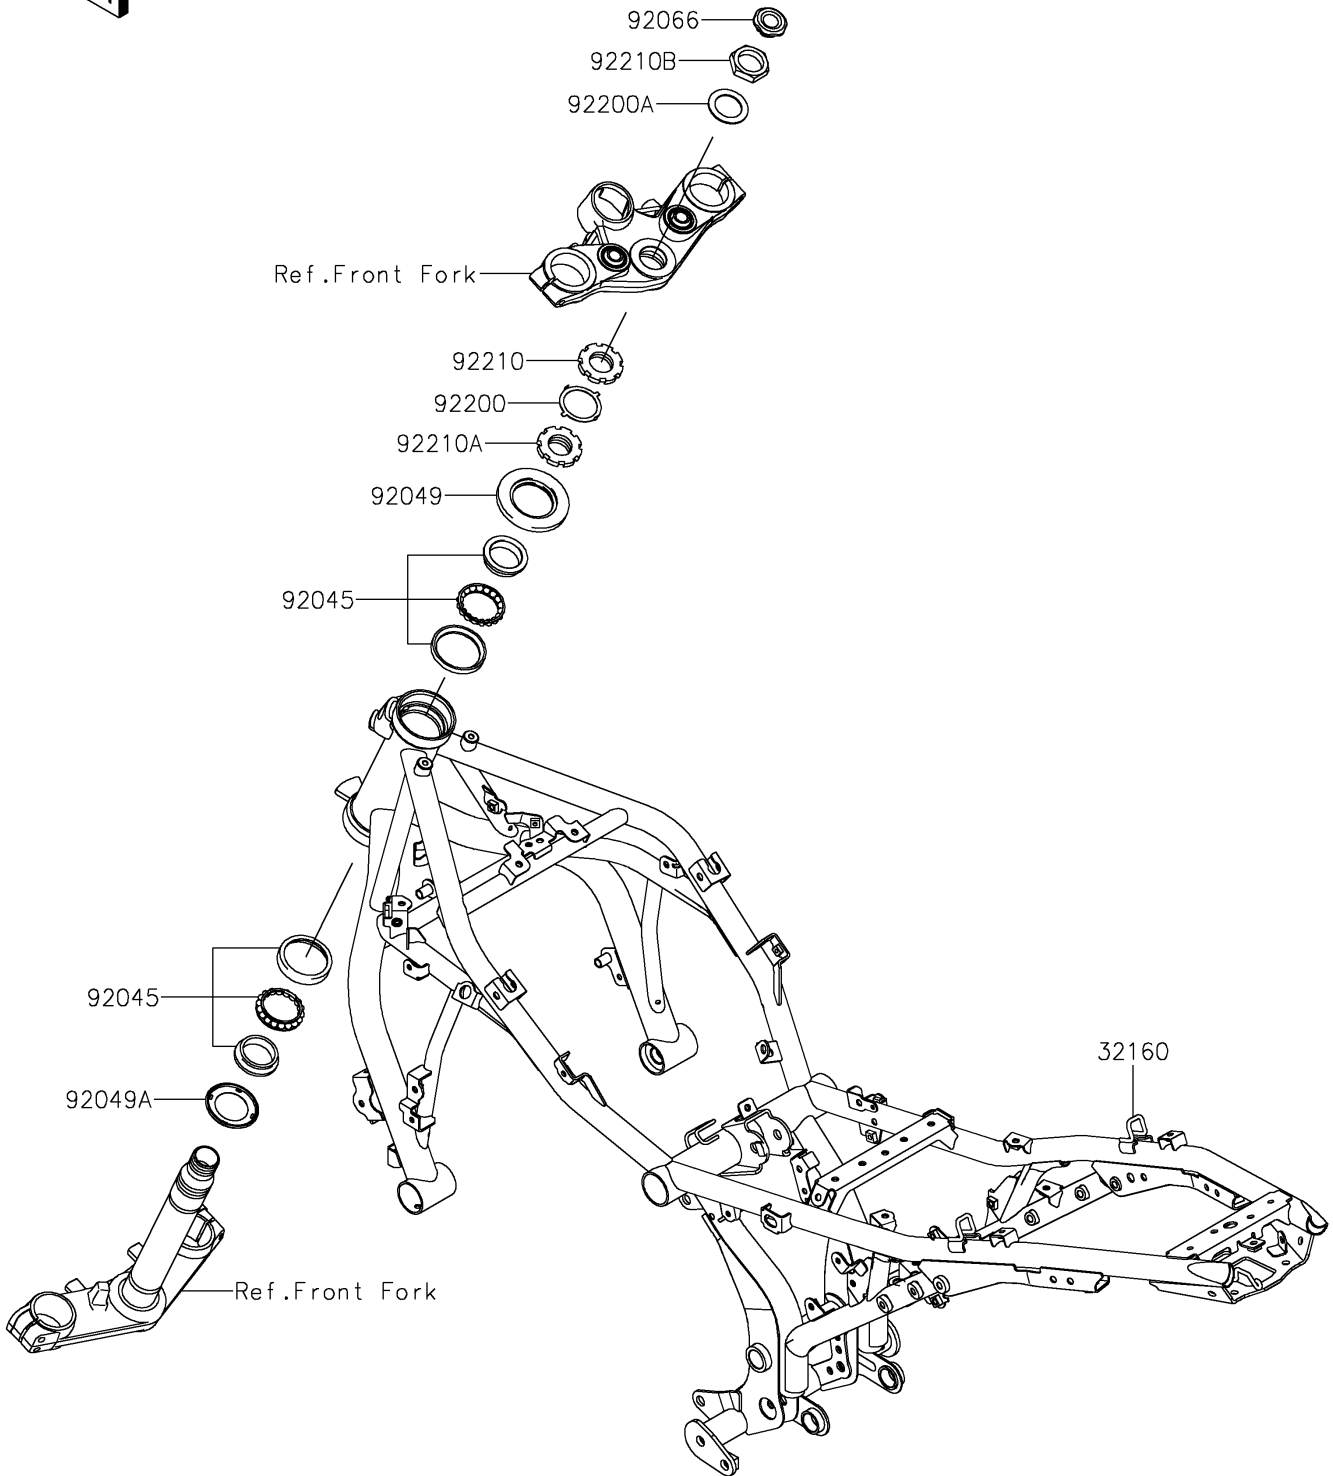

# 2024 Z650RS ABS PARTS DIAGRAM

Frame

F2120

## 2024 Z650RS ABS PARTS LIST

### Frame

ITEM NAME	PART NUMBER	QUANTITY
FRAME-COMP,MAIN,F.S.BLACK (Ref # 32160)	32160-2004-18R	1
BEARING-BALL,SF07A17PX1V1 (Ref # 92045)	92045-1384	2
SEAL-OIL (Ref # 92049)	92049-0131	1
SEAL-OIL (Ref # 92049A)	92049-0137	1
PLUG (Ref # 92066)	92066-0974	1
WASHER (Ref # 92200)	92200-0036	1
WASHER,28.5X42X1.6 (Ref # 92200A)	92200-0209	1
NUT,STEERING STEM,35MM (Ref # 92210)	92210-0534	1
NUT,STEERING STEM,35MM (Ref # 92210A)	92210-0535	1
NUT,28MM (Ref # 92210B)	92210-1746	1