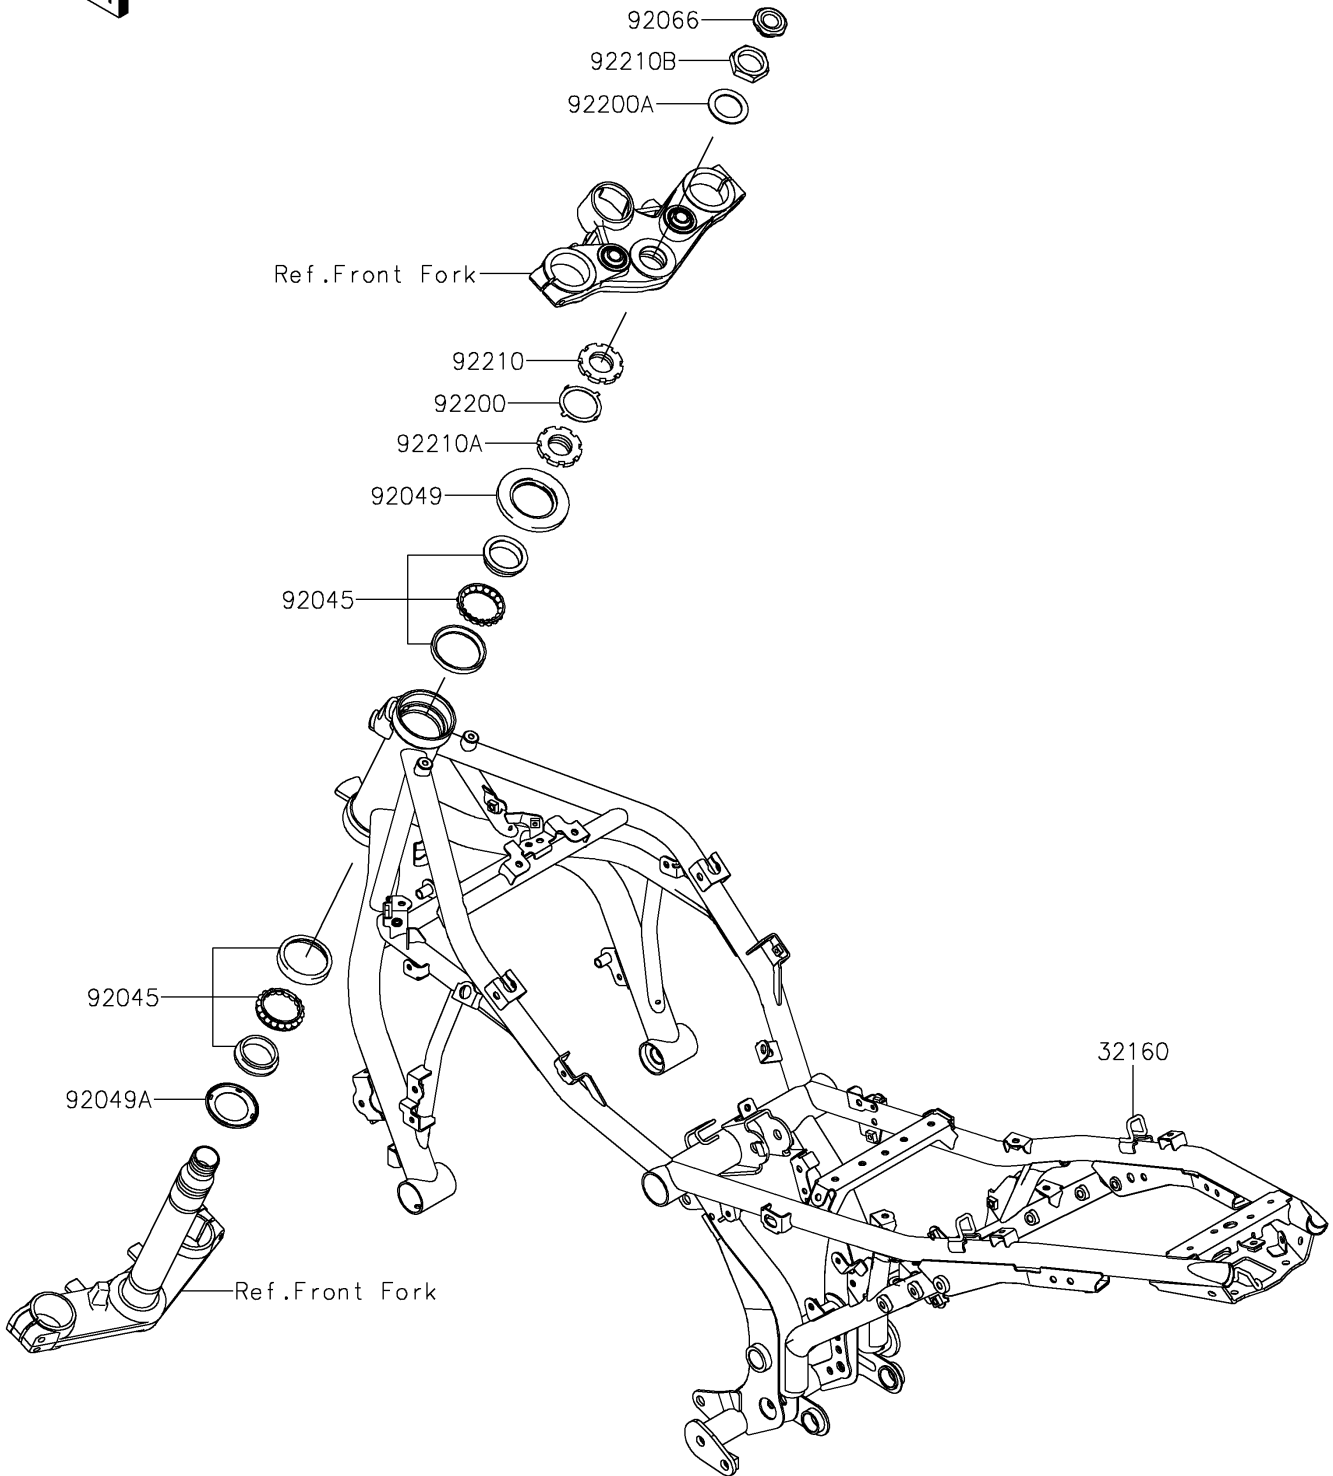

2025 Z650RS PARTS DIAGRAM

Frame

F2120

2025 Z650RS PARTS LIST

Frame

ITEM NAME	PART NUMBER	QUANTITY
FRAME-COMP,MAIN,F.S.BLACK (Ref # 32160)	32160-2004-18R	1
BEARING-BALL,SF07A17PX1V1 (Ref # 92045)	92045-1384	2
SEAL-OIL (Ref # 92049)	92049-0131	1
SEAL-OIL (Ref # 92049A)	92049-0137	1
PLUG (Ref # 92066)	92066-0974	1
WASHER (Ref # 92200)	92200-0036	1
WASHER,28.5X42X1.6 (Ref # 92200A)	92200-0209	1
NUT,STEERING STEM,35MM (Ref # 92210)	92210-0534	1
NUT,STEERING STEM,35MM (Ref # 92210A)	92210-0535	1
NUT,28MM (Ref # 92210B)	92210-1746	1