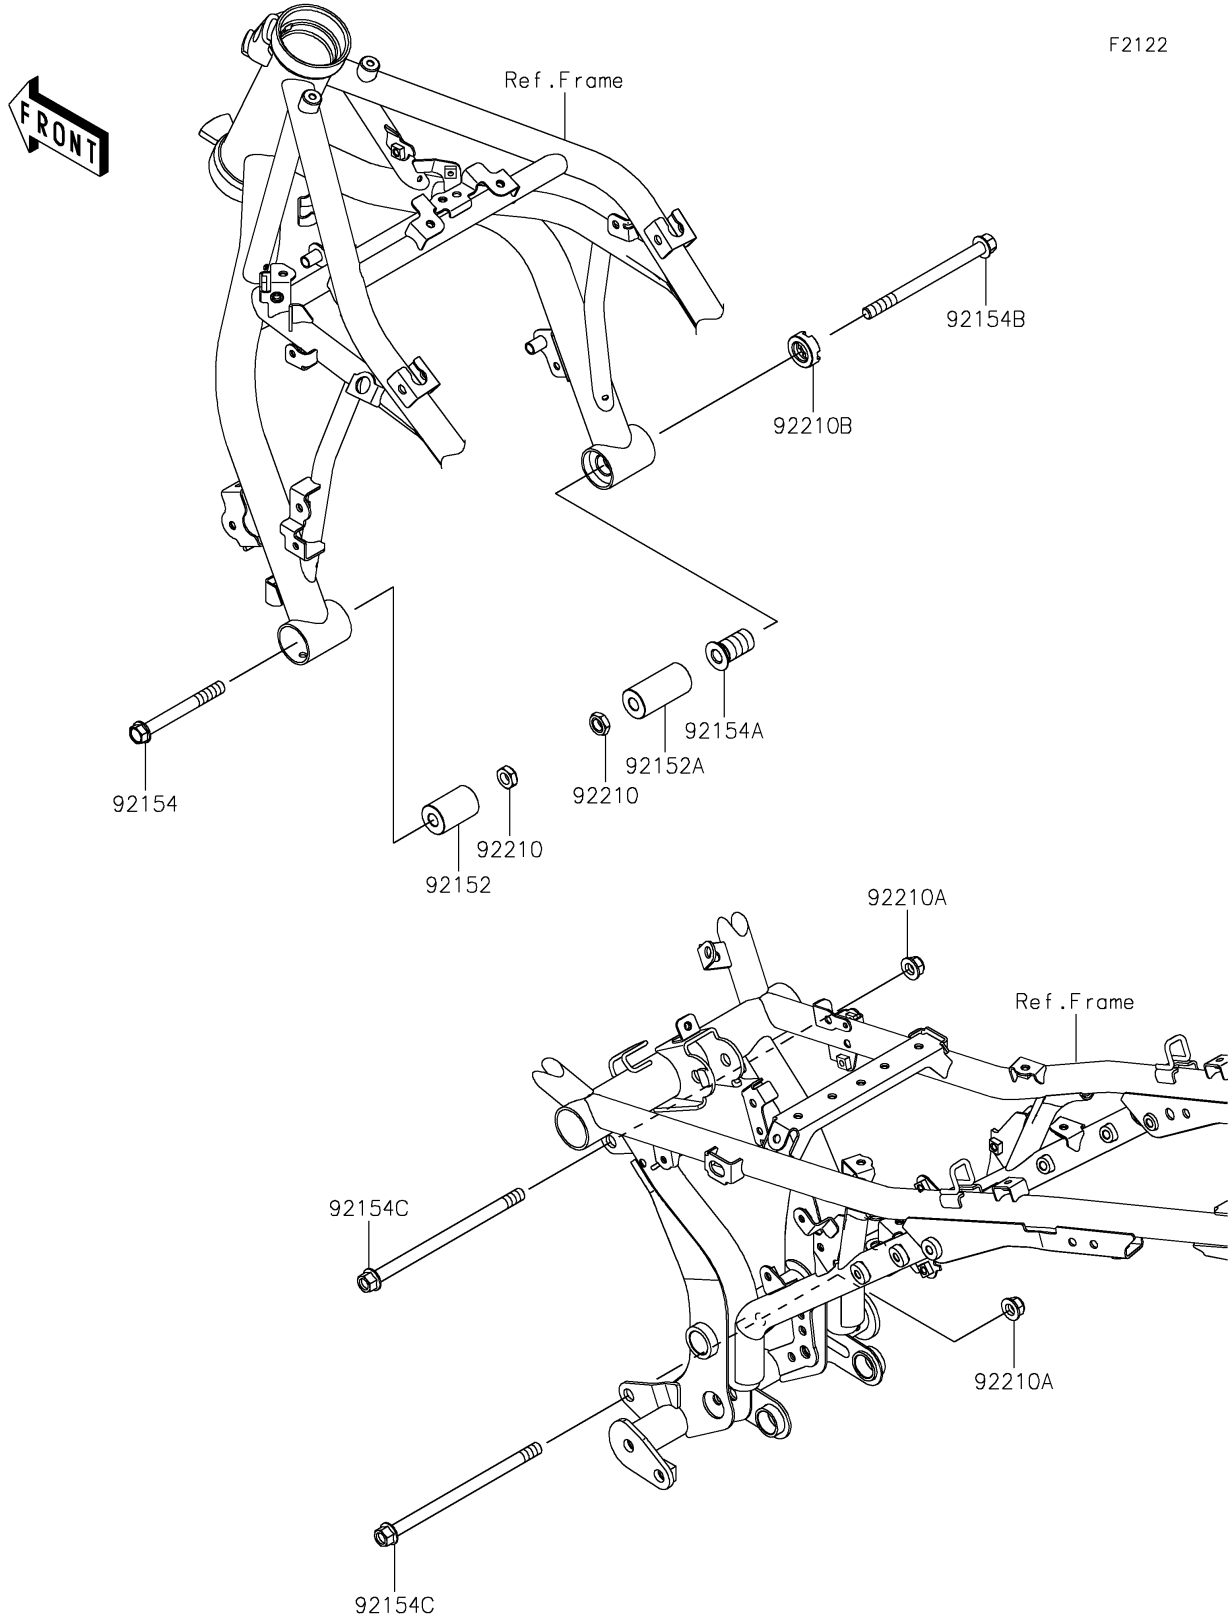

# 2025 Z650RS PARTS DIAGRAM

Engine Mount

## 2025 Z650RS PARTS LIST

### Engine Mount

ITEM NAME	PART NUMBER	QUANTITY
COLLAR,10.5X26X40 (Ref # 92152)	92152-2230	1
COLLAR,10.5X26X54 (Ref # 92152A)	92152-2231	1
BOLT,FLANGED,10X90 (Ref # 92154)	92154-0448	1
BOLT,ADJUST,18X35 (Ref # 92154A)	92154-2168	1
BOLT,FLANGED,10X132 (Ref # 92154B)	92154-4226	1
BOLT,FLANGED,10X170 (Ref # 92154C)	92154-4227	2
NUT,LOCK,10MM (Ref # 92210)	92210-0784	2
NUT,LOCK,FLANGED,10MM (Ref # 92210A)	92210-1080	2
NUT,18MM (Ref # 92210B)	92210-1203	1