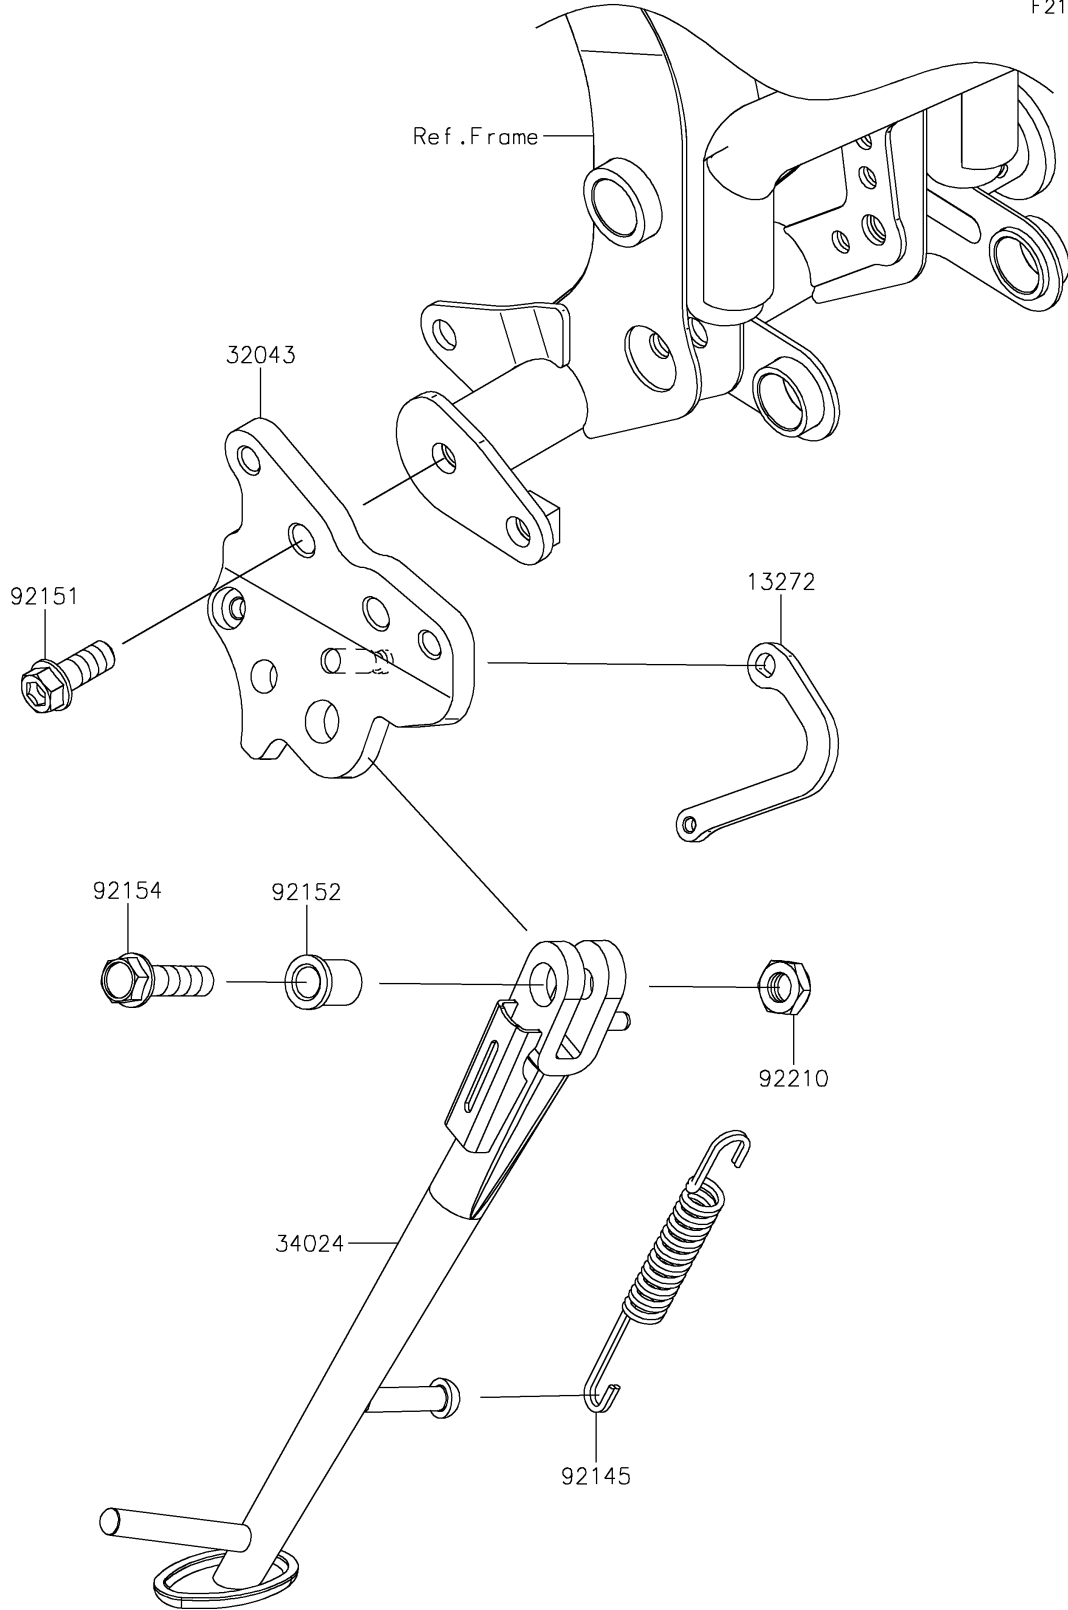

# 2024 Z650RS ABS PARTS DIAGRAM

Stand(s)

F2190

## 2024 Z650RS ABS PARTS LIST

Stand(s)

ITEM NAME	PART NUMBER	QUANTITY
PLATE,SPRING (Ref # 13272)	13272-2166	1
BRACKET-STAND (Ref # 32043)	32043-0620	1
STAND-SIDE (Ref # 34024)	34024-0169	1
SPRING,SIDE STAND (Ref # 92145)	92145-1735	1
BOLT,FLANGED,10X25 (Ref # 92151)	92151-1802	2
COLLAR,10.2X18X20.1 (Ref # 92152)	92152-2299	1
BOLT,FLANGED,10X37 (Ref # 92154)	92154-1352	1
NUT,LOCK,10MM (Ref # 92210)	92210-0784	1