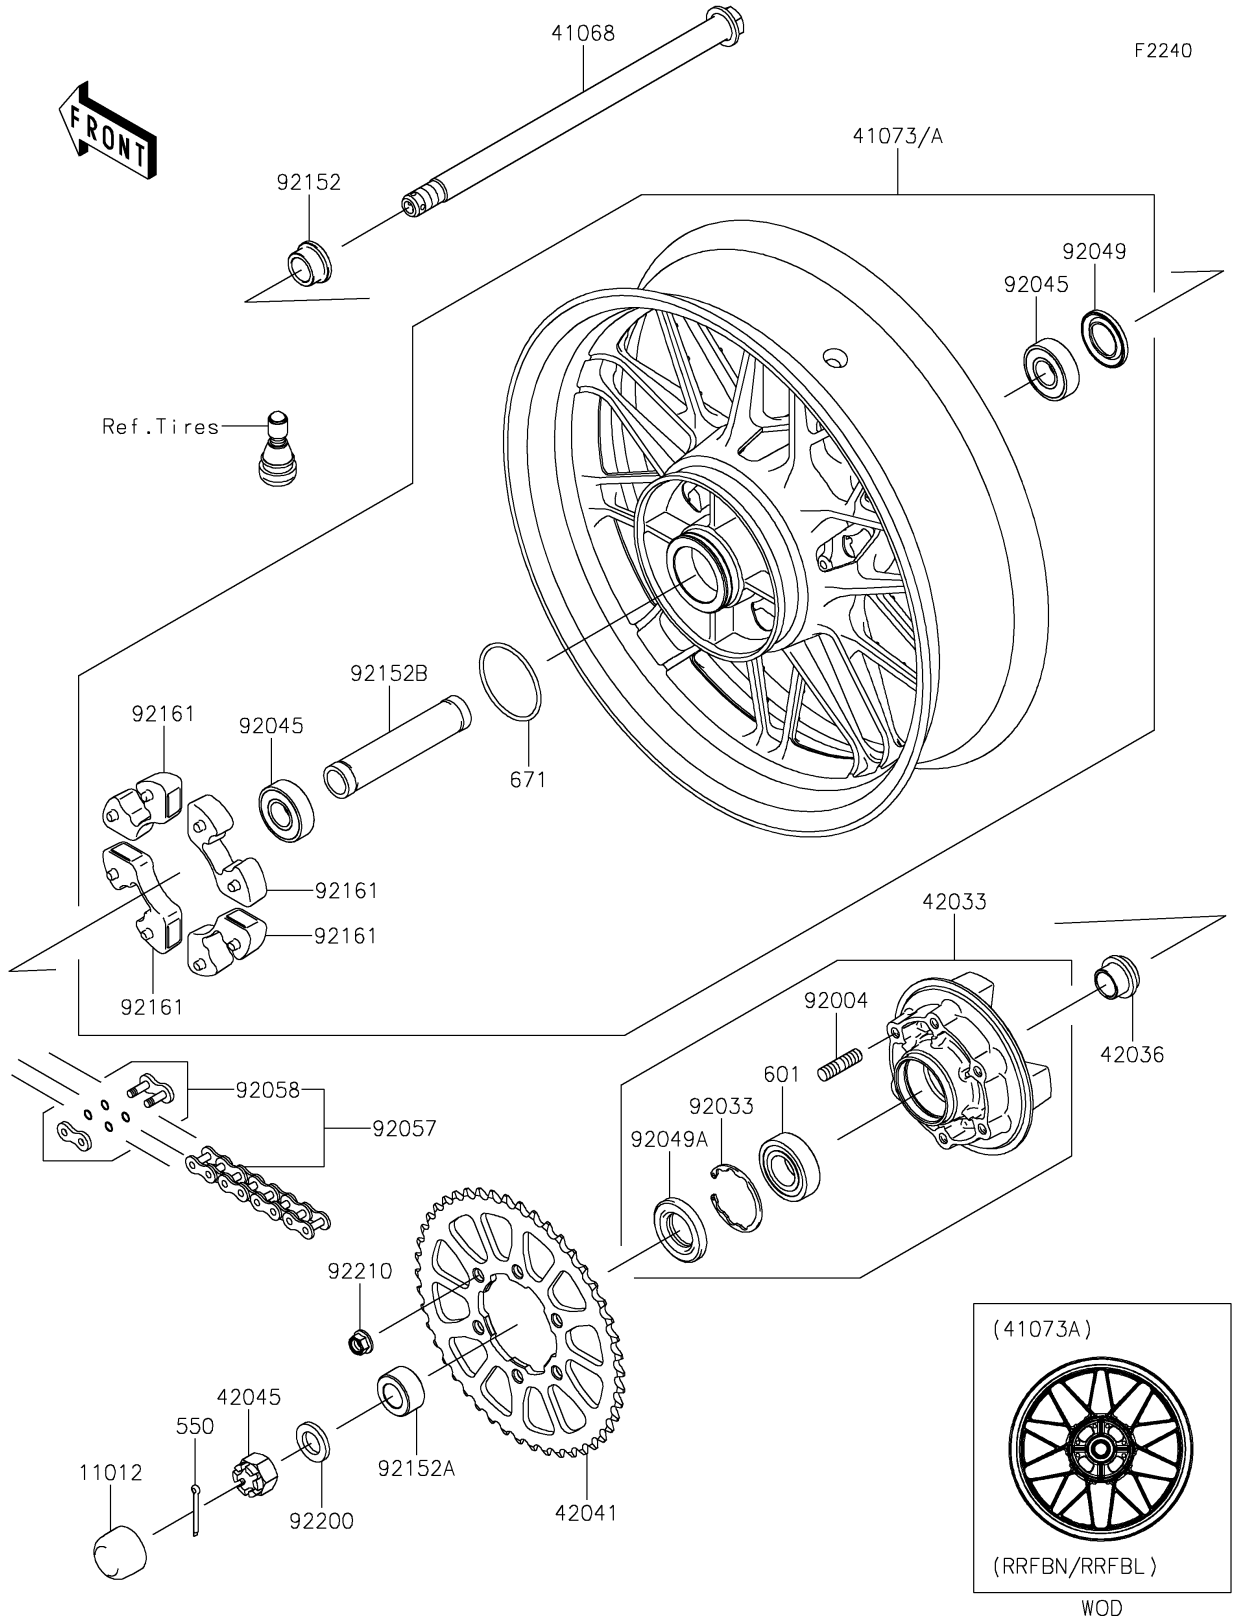

# 2025 Z650RS PARTS DIAGRAM

## Rear Wheel/Chain

### Rear Wheel/Chain

ITEM NAME	PART NUMBER	QUANTITY
CAP,AXLE NUT (Ref # 11012)	11012-1590	1
AXLE,RR,20X339.9 (Ref # 41068)	41068-0617	1
WHEEL-ASSY,RR,GOLD (Ref # 41073)	41073-0798-63J	1
COUPLING-ASSY,RR HUB (Ref # 42033)	42033-0570	1
SLEEVE,RR HUB,L=23 (Ref # 42036)	42036-1251	1
SPROCKET-HUB,46T (Ref # 42041)	42041-0177	1
NUT,CASTLE,18MM (Ref # 42045)	42045-018	1
STUD,10X19 (Ref # 92004)	92004-0048	6
RING-SNAP,52MM (Ref # 92033)	92033-1043	1
BEARING-BALL,20X47X14 (Ref # 92045)	92045-0821	2
SEAL-OIL,28 47 5 (Ref # 92049)	92049-0140	1
SEAL-OIL (Ref # 92049A)	92049-1287	1
CHAIN,DRIVE,DID520VM4X114L (Ref # 92057)	92057-0840	1
JOINT-CHAIN (Ref # 92058)	92058-0077	1
COLLAR,RR AXLE,RH,L=17 (Ref # 92152)	92152-0302	1
COLLAR,20X35X18 (Ref # 92152A)	92152-0751	1
COLLAR,20.2X27.2X133 (Ref # 92152B)	92152-2228	1
DAMPER,SHOCK,RR HUB (Ref # 92161)	92161-0303	4
WASHER,19X32X4 (Ref # 92200)	92200-1865	1
NUT,LOCK,FLANGED,10MM (Ref # 92210)	92210-0276	6
PIN-COTTER,4.0X35 (Ref # 550)	550AA4035	1
BEARING-BALL (Ref # 601)	601B6205UU	1
O RING,60MM (Ref # 671)	671B2560	1