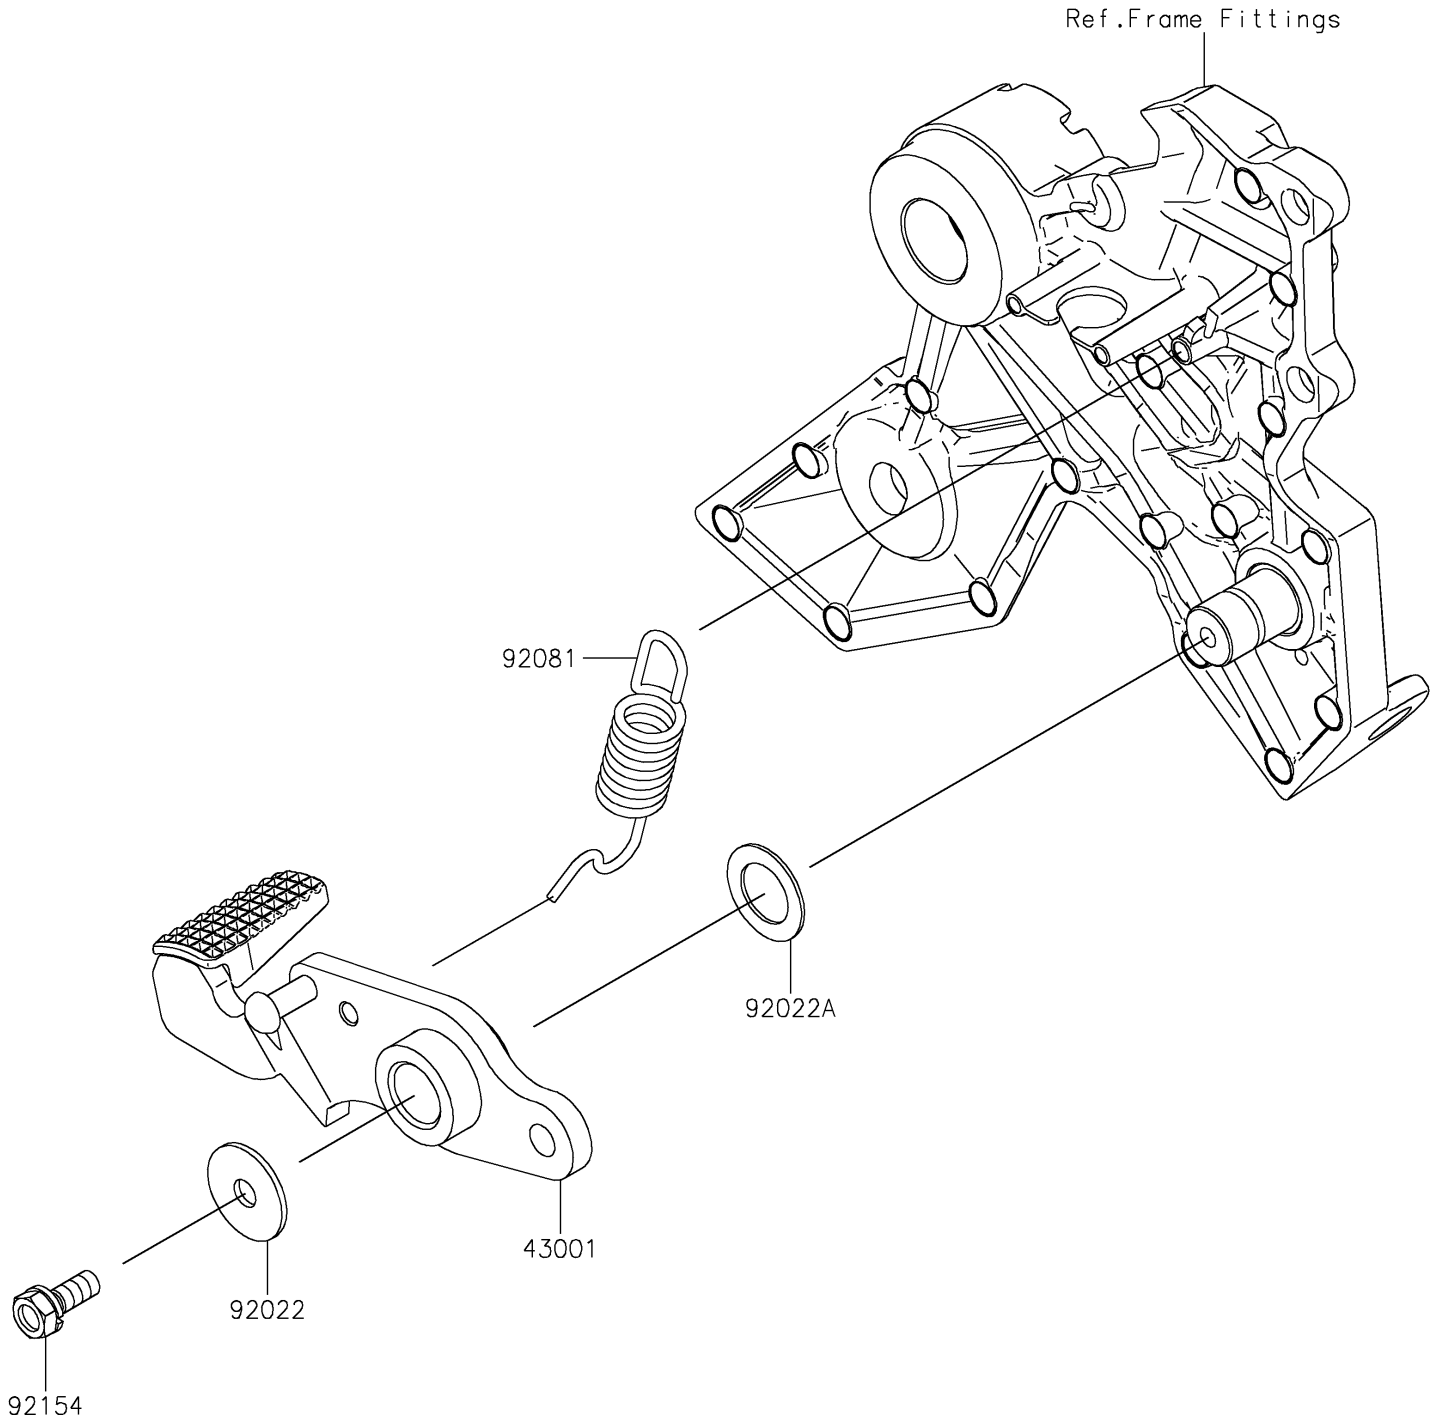

2025 Z650RS PARTS DIAGRAM

Brake Pedal/Torque Link

F2260

2025 Z650RS PARTS LIST

Brake Pedal/Torque Link

ITEM NAME	PART NUMBER	QUANTITY
LEVER-BRAKE,PEDAL (Ref # 43001)	43001-0781	1
WASHER,7X24X1.6 (Ref # 92022)	92022-228	1
WASHER,15.3X24X1 (Ref # 92022A)	92022-326	1
SPRING,BRAKE PEDAL (Ref # 92081)	92081-1833	1
BOLT,UPSET-WS,6X16 (Ref # 92154)	92154-0935	1