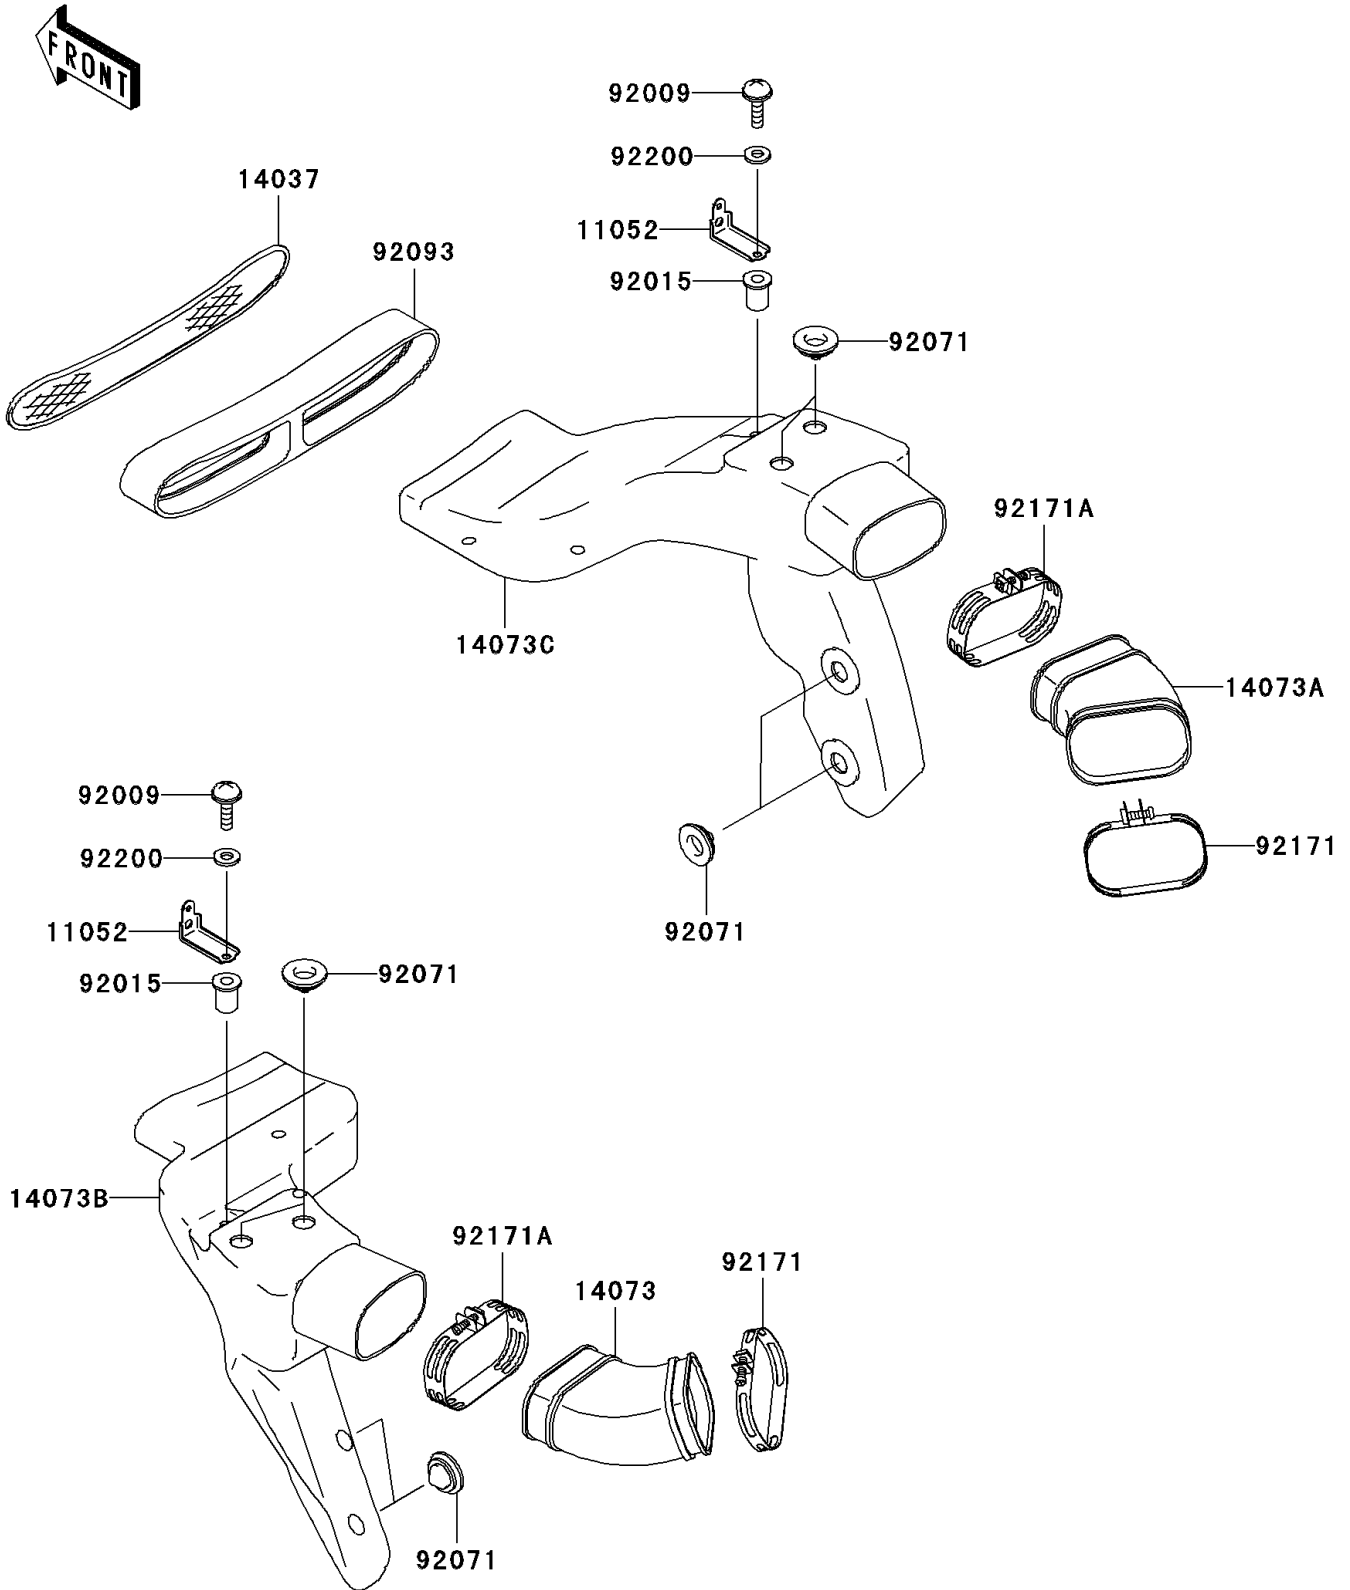

2003 Ninja[®] ZX[™]-12R PARTS DIAGRAM

Air Duct

E1131

2003 Ninja® ZX™ -12R PARTS LIST

Air Duct

ITEM NAME	PART NUMBER	QUANTITY
BRACKET (Ref # 11052)	11052-1182	2
SCREEN, RAM DUCT (Ref # 14037)	14037-1298	1
DUCT, LH (Ref # 14073)	14073-1748	1
DUCT, RH (Ref # 14073A)	14073-1750	1
DUCT, LH (Ref # 14073B)	14073-1811	1
DUCT, RH (Ref # 14073C)	14073-1812	1
SCREW, 5X16 (Ref # 92009)	92009-1909	2
NUT, WELL, 5MM (Ref # 92015)	92015-1757	2
GROMMET (Ref # 92071)	92071-1222	8
SEAL, RAM DUCT (Ref # 92093)	92093-1557	1
CLAMP (Ref # 92171)	92171-1093	2
CLAMP (Ref # 92171A)	92171-1169	2
WASHER, NYLON, 5.3X11.5X0.5 (Ref # 92200)	92200-1480	2