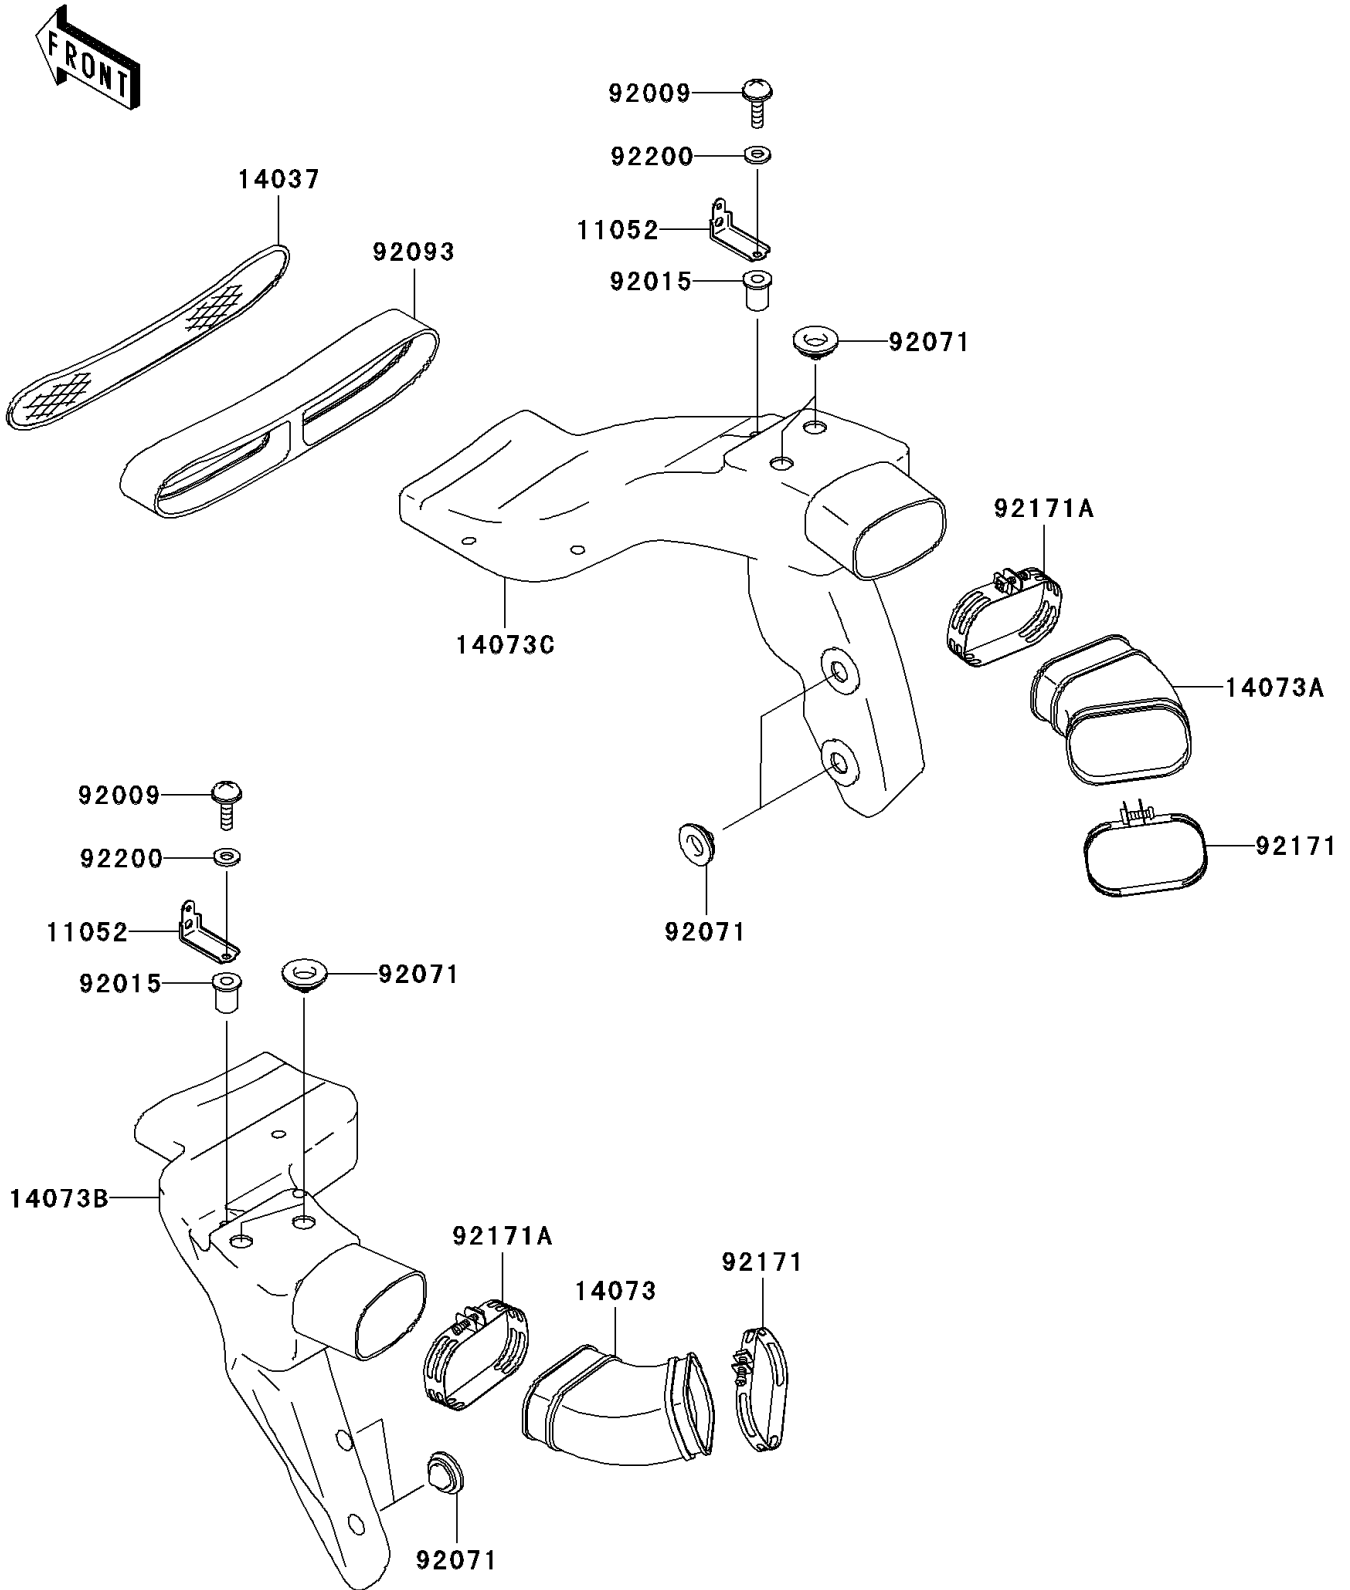

2005 Ninja® ZX™-12R PARTS DIAGRAM

Air Duct

E1131

2005 Ninja® ZX™-12R PARTS LIST

Air Duct

ITEM NAME	PART NUMBER	QUANTITY
BRACKET (Ref # 11052)	11052-1182	2
SCREEN,RAM DUCT (Ref # 14037)	14037-1298	1
DUCT,LH (Ref # 14073)	14073-1748	1
DUCT,RH (Ref # 14073A)	14073-1750	1
DUCT,LH (Ref # 14073B)	14073-1811	1
DUCT,RH (Ref # 14073C)	14073-1812	1
SCREW,5X16 (Ref # 92009)	92009-1909	2
NUT,WELL,5MM (Ref # 92015)	92015-1757	2
GROMMET (Ref # 92071)	92071-1222	8
SEAL,RAM DUCT (Ref # 92093)	92093-1557	1
CLAMP (Ref # 92171)	92171-1093	2
CLAMP (Ref # 92171A)	92171-1169	2
WASHER,NYLON,5.3X11.5X0.5 (Ref # 92200)	92200-1480	2