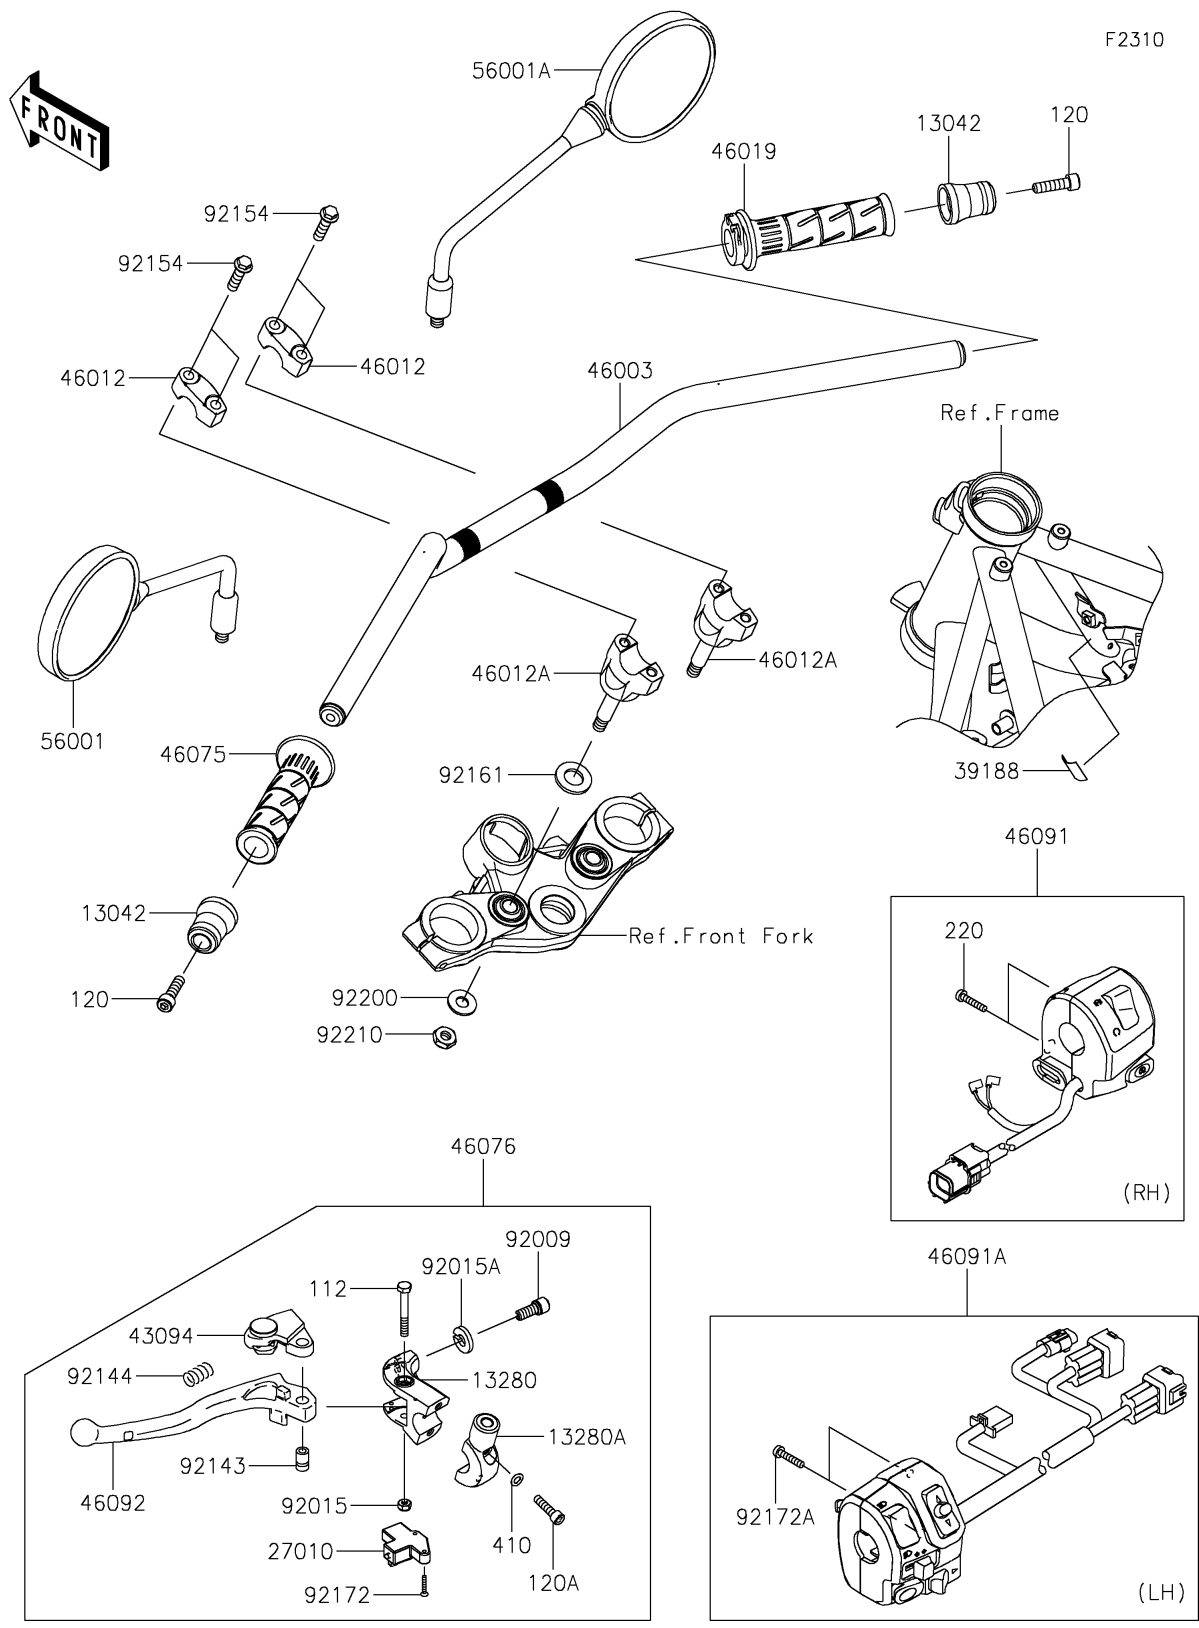

2024 Z650RS ABS PARTS DIAGRAM

Handlebar

2024 Z650RS ABS PARTS LIST

Handlebar

ITEM NAME	PART NUMBER	QUANTITY
WEIGHT,HANDLE (Ref # 13042)	13042-5011	2
HOLDER,CLUTCH LEVER (Ref # 13280)	13280-0306	1
HOLDER,CLUTCH LEVER (Ref # 13280A)	13280-0307	1
SWITCH,CLUTCH (Ref # 27010)	27010-0933	1
TAPE,25X13 (Ref # 39188)	39188-0589	1
ADJUSTER (Ref # 43094)	43094-0009	1
HANDLE,F.S.BLACK (Ref # 46003)	46003-0798-18R	1
HOLDER-HANDLE,UPP,F.S.BLACK (Ref # 46012)	46012-0101-18R	2
HOLDER-HANDLE,LWR,F.S.BLACK (Ref # 46012A)	46012-0419-18R	2
GRIP-ASSY,THROTTLE (Ref # 46019)	46019-0060	1
GRIP,HANDLE,LH (Ref # 46075)	46075-0564	1
LEVER-ASSY-GRIP,CLUTCH (Ref # 46076)	46076-0177	1
HOUSING-ASSY-CONTROL,RH (Ref # 46091)	46091-0558	1
HOUSING-ASSY-CONTROL,LH (Ref # 46091A)	46091-0641	1
LEVER-GRIP,CLUTCH (Ref # 46092)	46092-0569	1
MIRROR-ASSY,LH (Ref # 56001)	56001-0445	1
MIRROR-ASSY,RH (Ref # 56001A)	56001-0446	1
SCREW,CABLE ADJUST,8MM,BLACK (Ref # 92009)	92009-1134	1
NUT,LOCK,6MM,BLACK (Ref # 92015)	92015-1191	1
NUT,CABLE ADJUST LOCK,8MM,BLK (Ref # 92015A)	92015-1197	1
COLLAR (Ref # 92143)	92143-1379	1
SPRING (Ref # 92144)	92144-1467	1
BOLT,FLANGED,8X30 (Ref # 92154)	92154-3840	4
DAMPER (Ref # 92161)	92161-0037	2
SCREW,3X16 (Ref # 92172)	92172-0183	2
SCREW-PAN-CROS,5X25 (Ref # 92172A)	92172-1140	2
WASHER,10.5X24X2 (Ref # 92200)	92200-1844	2
NUT,LOCK,10MM (Ref # 92210)	92210-0784	2
BOLT-UPSET,6X45 (Ref # 112)	112BB0645	1

2024 Z650RS ABS PARTS LIST

Handlebar

ITEM NAME	PART NUMBER	QUANTITY
BOLT-SOCKET,8X30 (Ref # 120)	120CA0830	2
BOLT-SOCKET,6X25 (Ref # 120A)	120CB0625	2
SCREW-PAN-CROS,5X25 (Ref # 220)	220AB0525	2
WASHER-PLAIN-SMALL,6MM (Ref # 410)	410AB0600	2