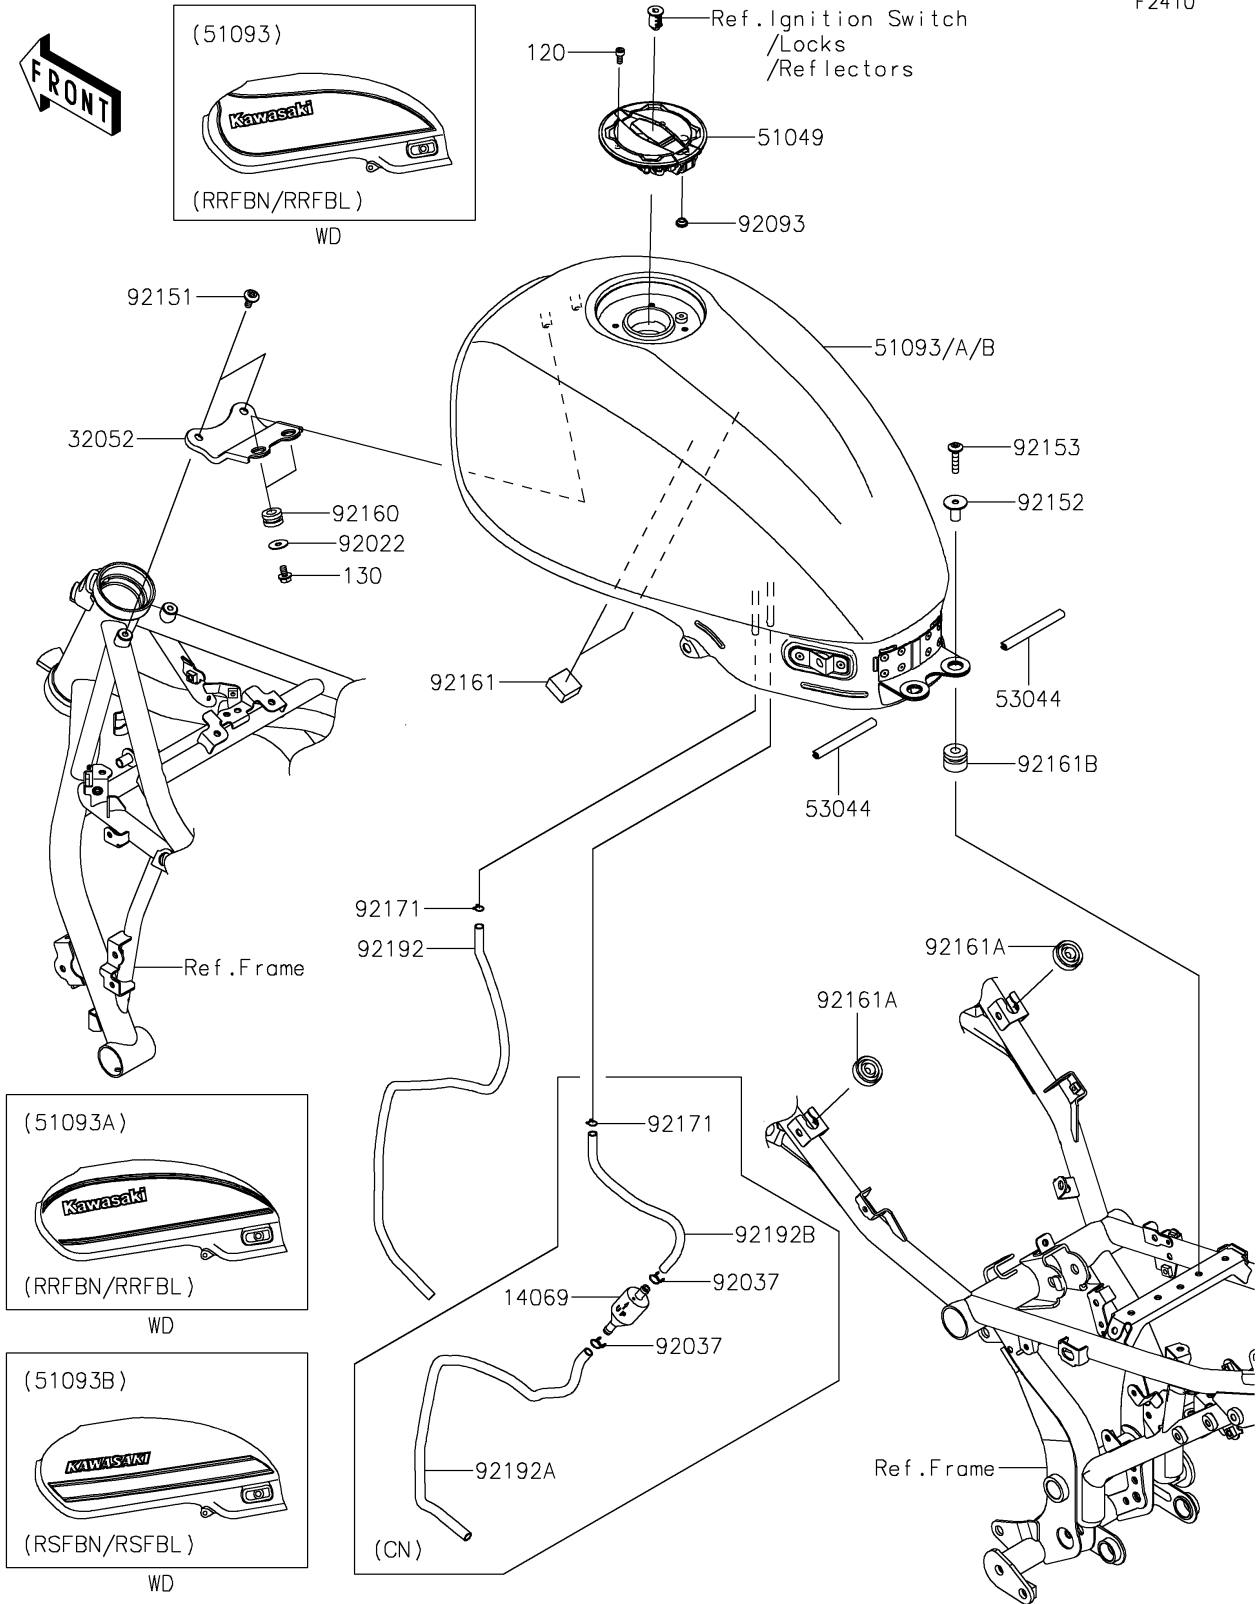

2025 Z650RS PARTS DIAGRAM

Fuel Tank

F2410

2025 Z650RS PARTS LIST

Fuel Tank

ITEM NAME	PART NUMBER	QUANTITY
BREATHER,FUEL TANK (Ref # 14069)	14069-1004	1
BRACKET-TANK (Ref # 32052)	32052-0846	1
CAP-TANK,FUEL (Ref # 51049)	51049-0756	1
TANK-COMP-FUEL,EBONY (Ref # 51093B)	51093-5419-H8	1
TRIM,L=85 (Ref # 53044)	53044-0556	2
WASHER,PLAIN,6.5X20X1 (Ref # 92022)	92022-165	2
CLAMP,TUBE (Ref # 92037)	92037-147	2
SEAL,FUEL TANK CAP (Ref # 92093)	92093-1030	1
BOLT,SOCKET,6X14 (Ref # 92151)	92151-1654	2
COLLAR,6.5X10X21.1 (Ref # 92152)	92152-2325	2
BOLT,SOCKET,6X30 (Ref # 92153)	92153-1528	2
DAMPER,10X20X12 (Ref # 92160)	92160-1167	2
DAMPER,T=13 (Ref # 92161)	92161-0792	2
DAMPER,14X30X10 (Ref # 92161A)	92161-1368	2
DAMPER,10X24X19 (Ref # 92161B)	92161-1929	2
CLAMP,8X0.7 (Ref # 92171)	92171-1973	1
TUBE,6X9X620 (Ref # 92192)	92192-1085	1
TUBE,7X10.5X480 (Ref # 92192A)	92192-1724	1
TUBE,6X9X200 (Ref # 92192B)	92192-2561	1
BOLT-SOCKET,5X12 (Ref # 120)	120CA0512	4
BOLT-FLANGED,6X10 (Ref # 130)	130BA0610	2
CLAMP,8X0.7 (Ref # 92171)	92171-1973	2