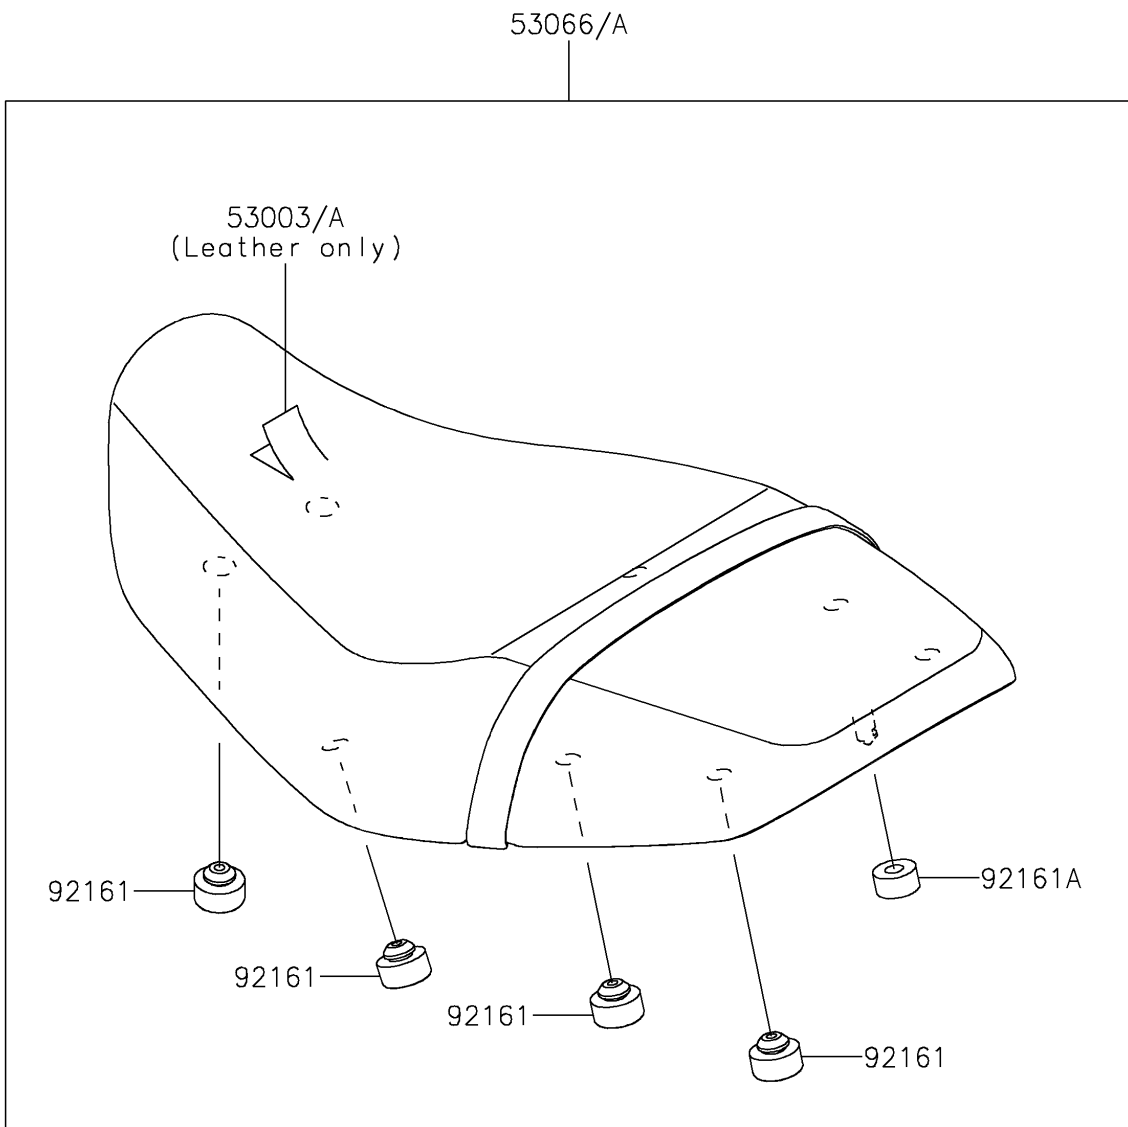

2025 Z650RS PARTS DIAGRAM

Seat

F2510

2025 Z650RS PARTS LIST

Seat

ITEM NAME	PART NUMBER	QUANTITY
LEATHER,BLACK (Ref # 53003)	53003-0549-MA	1
LEATHER,BLACK (Ref # 53003A)	53003-0644-MA	1
SEAT-ASSY,DUAL,BLACK+BLK (Ref # 53066)	53066-0863-12Y	1
SEAT-ASSY,DUAL,BLACK+BLK (Ref # 53066A)	53066-0865-12Y	1
DAMPER,14X30X14.5 (Ref # 92161)	92161-1970	8
DAMPER,11X26X13 (Ref # 92161A)	92161-2457	1