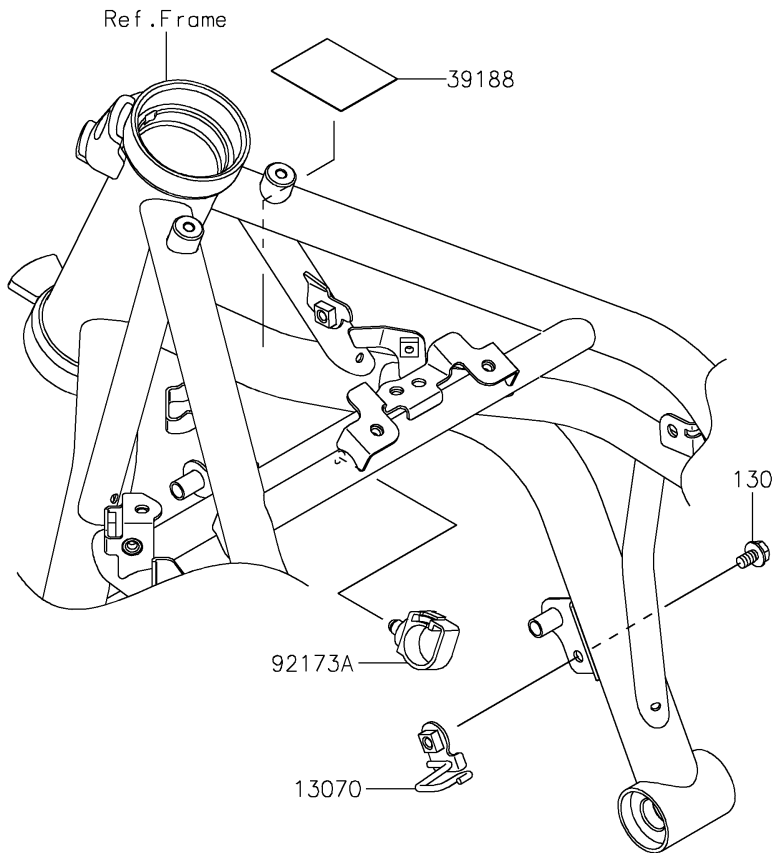

2025 Z650RS PARTS DIAGRAM

Cables

F2540

2025 Z650RS PARTS LIST

Cables

ITEM NAME	PART NUMBER	QUANTITY
GUIDE,CLUTCH CABLE (Ref # 13070)	13070-0841	1
TAPE,40X50 (Ref # 39188)	39188-0049	1
CABLE-CLUTCH (Ref # 54011)	54011-0657	1
CABLE-THROTTLE,PULL (Ref # 54012)	54012-0720	1
CABLE-THROTTLE,RETURN (Ref # 54012A)	54012-0721	1
CLAMP,THROTTLE CABLE (Ref # 92173)	92173-0727	1
CLAMP (Ref # 92173A)	92173-0861	1
CLAMP (Ref # 92173B)	92173-2198	1
BOLT-FLANGED,6X10 (Ref # 130)	130BB0610	1