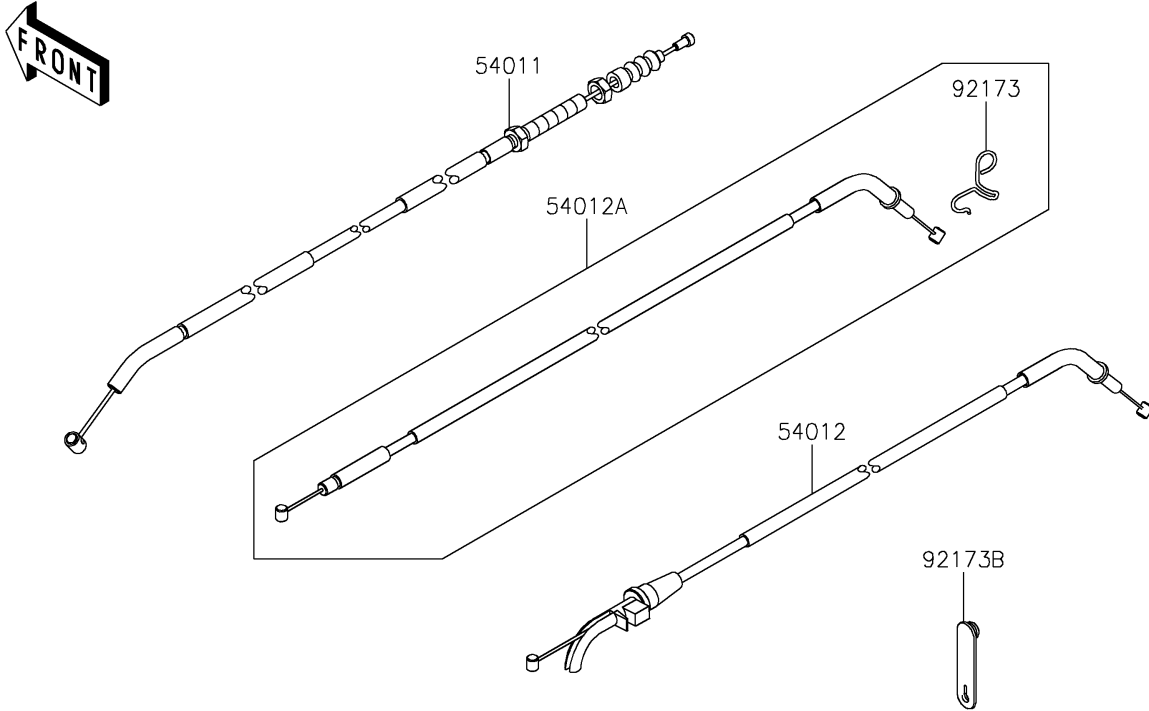

2025 Z650RS PARTS DIAGRAM

Cables

F2540

2025 Z650RS PARTS LIST

Cables

ITEM NAME	PART NUMBER	QUANTITY
GUIDE,CLUTCH CABLE (Ref # 13070)	13070-0841	1
TAPE,40X50 (Ref # 39188)	39188-0049	1
CABLE-CLUTCH (Ref # 54011)	54011-0657	1
CABLE-THROTTLE,PULL (Ref # 54012)	54012-0720	1
CABLE-THROTTLE,RETURN (Ref # 54012A)	54012-0721	1
CLAMP,THROTTLE CABLE (Ref # 92173)	92173-0727	1
CLAMP (Ref # 92173A)	92173-0861	1
CLAMP (Ref # 92173B)	92173-2198	1
BOLT-FLANGED,6X10 (Ref # 130)	130BB0610	1