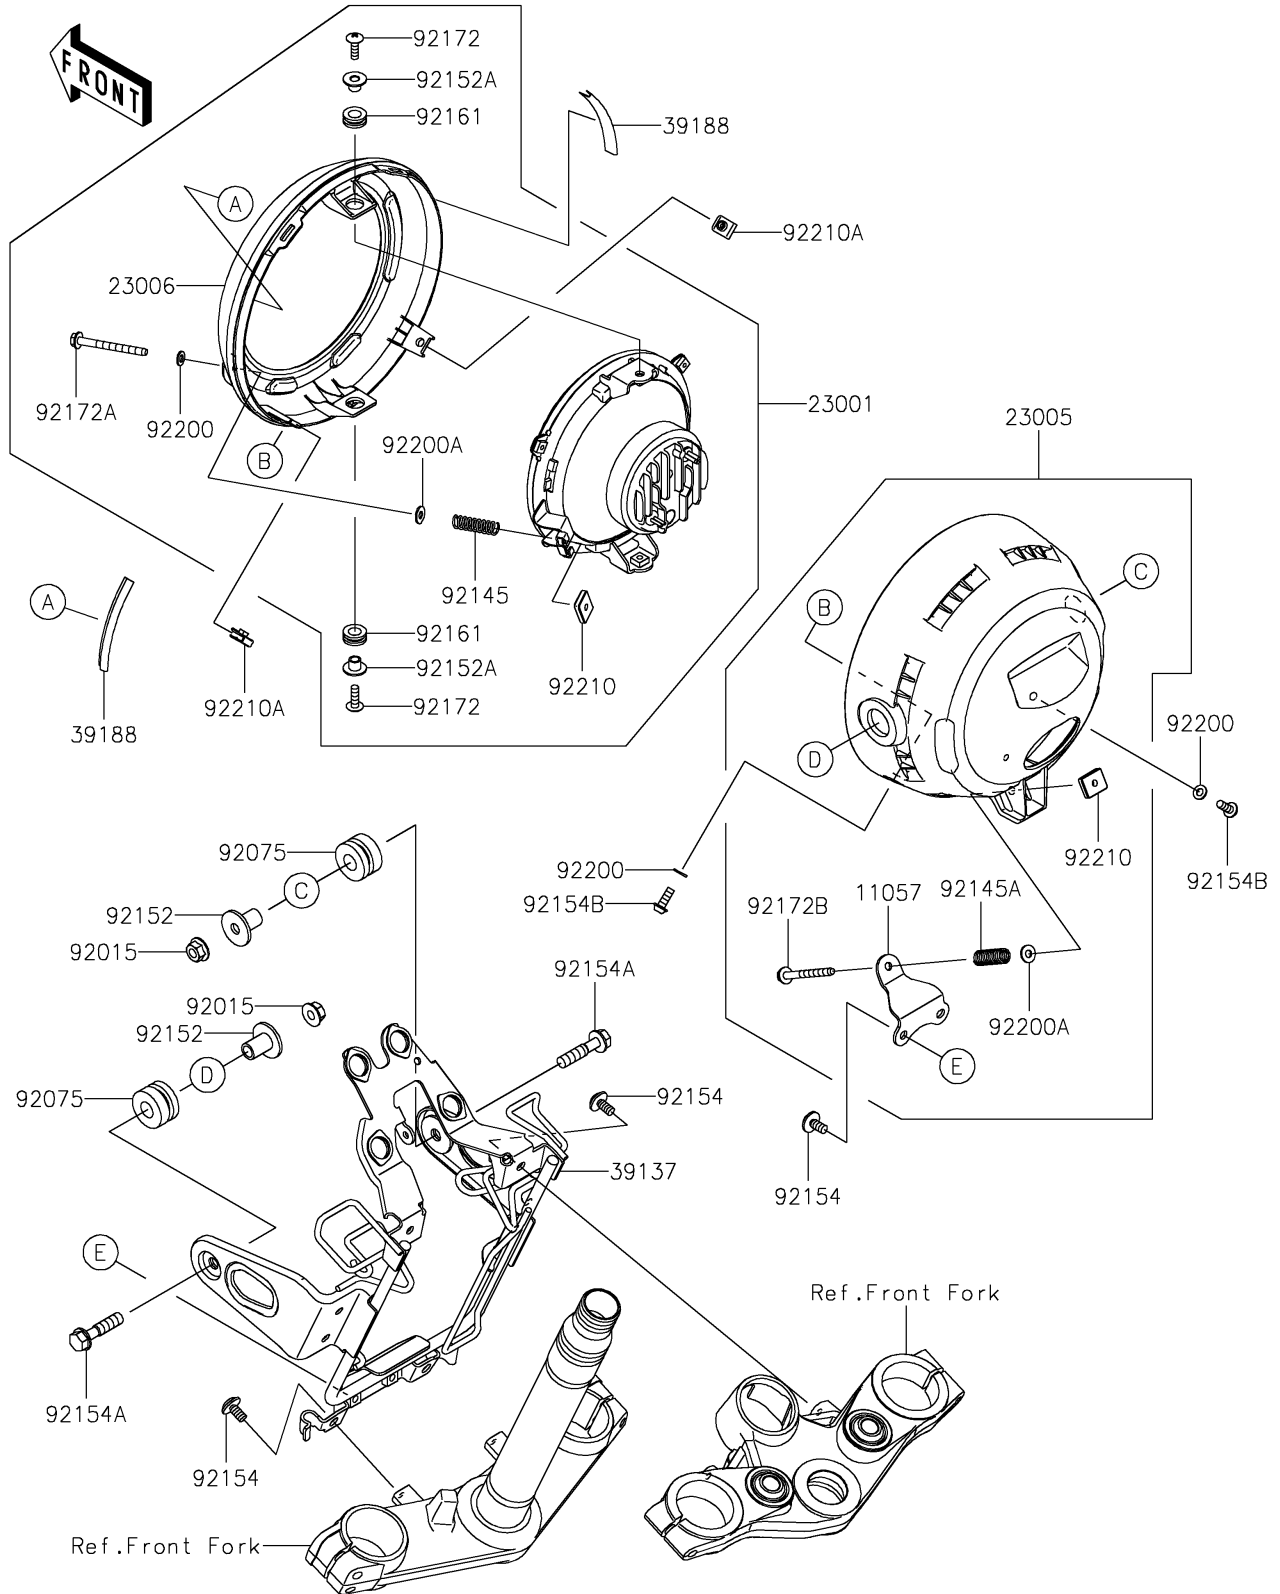

2024 Z650RS ABS PARTS DIAGRAM

Headlight(s)

F2710

2024 Z650RS ABS PARTS LIST

Headlight(s)

ITEM NAME	PART NUMBER	QUANTITY
BRACKET,HEAD LAMP BODY (Ref # 11057)	11057-7150	1
LAMP-ASSY-HEAD,LED (Ref # 23001)	23001-0071	1
BODY-COMP-HEAD LAMP (Ref # 23005)	23005-0315	1
RIM-LAMP (Ref # 23006)	23006-0026	1
STAY-COMP (Ref # 39137)	39137-0714	1
TAPE,70X15 (Ref # 39188)	39188-0597	2
NUT,FLANGED,8MM (Ref # 92015)	92015-1014	2
DAMPER (Ref # 92075)	92075-1736	2
SPRING (Ref # 92145)	92145-1990	1
SPRING (Ref # 92145A)	92145-1991	1
COLLAR,8X12X20.3 (Ref # 92152)	92152-2433	2
COLLAR (Ref # 92152A)	92152-2785	2
BOLT,SOCKET,6X12 (Ref # 92154)	92154-2706	6
BOLT,FLANGED,8X35 (Ref # 92154A)	92154-2923	2
BOLT,HEX HEAD,5X14 (Ref # 92154B)	92154-4228	2
DAMPER (Ref # 92161)	92161-2376	2
SCREW,PAN-CROSS,5X15 (Ref # 92172)	92172-1407	2
SCREW,FLANGED,5X52 (Ref # 92172A)	92172-1408	1
SCREW,FLANGED,5X52 (Ref # 92172B)	92172-1409	1
WASHER,5.2X10X1 (Ref # 92200)	92200-2435	3
WASHER,5.2X12X1 (Ref # 92200A)	92200-2436	2
NUT (Ref # 92210)	92210-1850	2
NUT (Ref # 92210A)	92210-1851	2