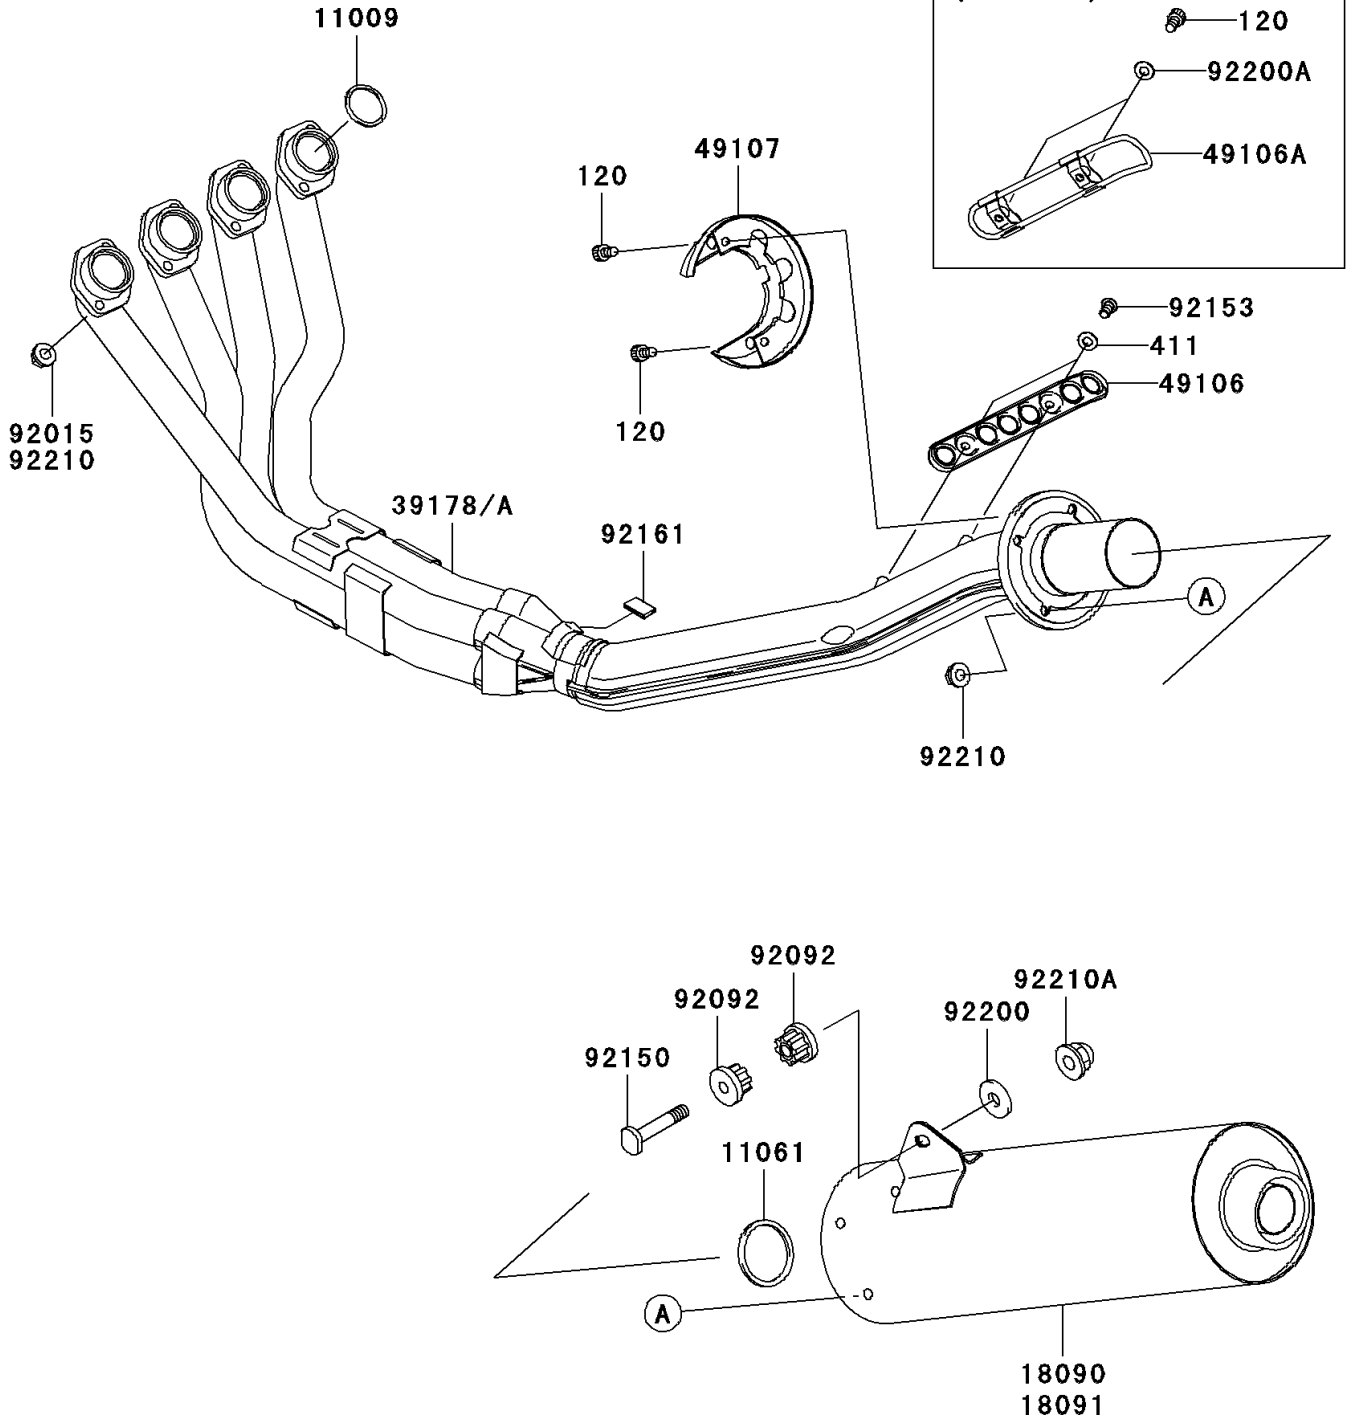

# 2003 Ninja® ZX™-12R PARTS DIAGRAM

Muffler(s)

E1140

## 2003 Ninja® ZX™-12R PARTS LIST

### Muffler(s)

ITEM NAME	PART NUMBER	QUANTITY
BOLT-SOCKET (Ref # 120)	120R0610	4
GASKET,EXHAUST PIPE HOLDER (Ref # 11009)	11009-1840	4
GASKET,MUFFLER CONNECT (Ref # 11061)	11061-1095	1
BODY-COMP-MUFFLER (Ref # 18090)	18090-1996	1
MANIFOLD-COMP-EXHAUST (Ref # 39178A)	39178-1336	1
COVER-MUFFLER,EXHAUST PIPE (Ref # 49106A)	49106-1256	1
COVER-EXHAUST PIPE,END (Ref # 49107)	49107-1185	1
NUT,8MM (Ref # 92015)	92015-1402	8
BUSHING-RUBBER,MUFFLER (Ref # 92092)	92092-1013	2
BOLT,10X55 (Ref # 92150)	92150-1792	1
DAMPER (Ref # 92161)	92161-1228	1
WASHER,10.5X25X2.0 (Ref # 92200)	92200-1377	1
WASHER,6.5X16X2.0 (Ref # 92200A)	92200-1543	2
NUT,8MM (Ref # 92210)	92210-1114	4
NUT,CAP,10MM (Ref # 92210A)	92210-1121	1