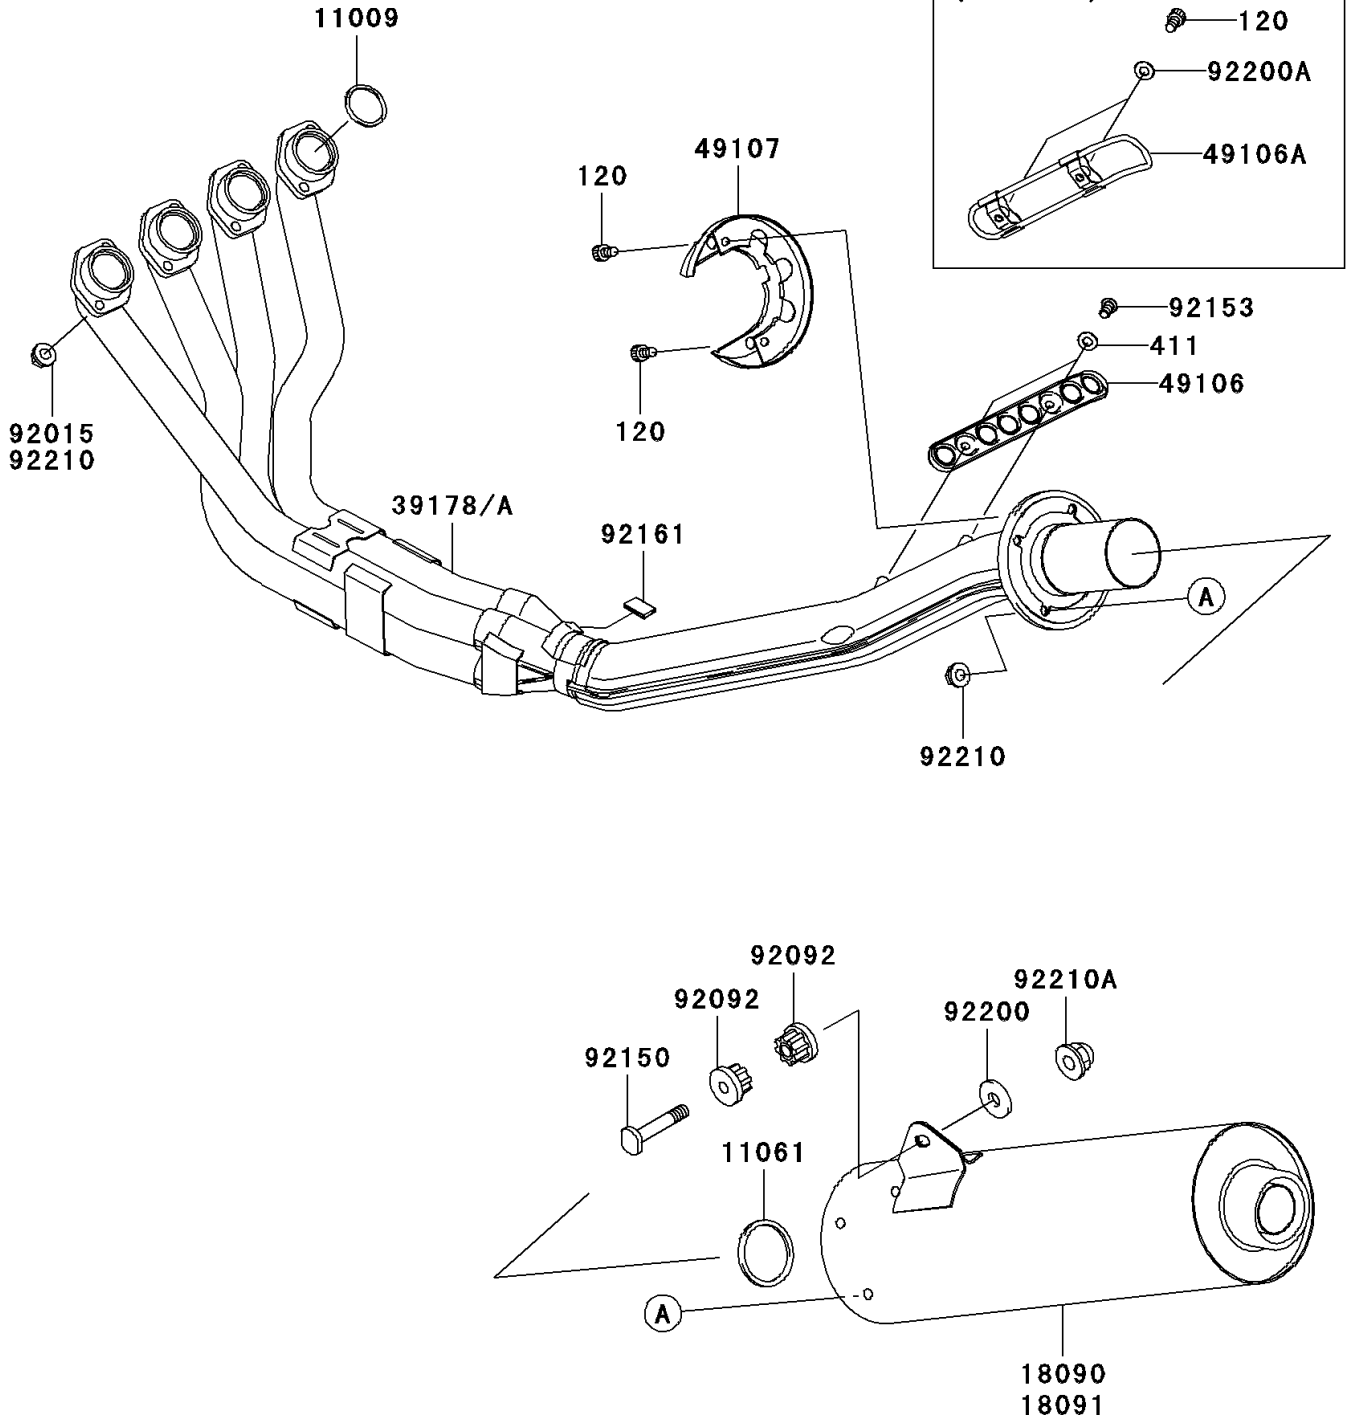

2005 Ninja® ZX™-12R PARTS DIAGRAM

Muffler(s)

E1140

2005 Ninja® ZX™-12R PARTS LIST

Muffler(s)

ITEM NAME	PART NUMBER	QUANTITY
BOLT-SOCKET (Ref # 120)	120R0610	2
WASHER-PLAIN,6MM (Ref # 411)	411S0600	2
GASKET,EXHAUST PIPE HOLDER (Ref # 11009)	11009-1840	4
GASKET,MUFFLER CONNECT (Ref # 11061)	11061-1095	1
BODY-COMP-MUFFLER (Ref # 18091)	18091-0225	1
MANIFOLD-COMP-EXHAUST (Ref # 39178)	39178-0015	1
COVER-MUFFLER (Ref # 49106)	49106-0009	1
COVER-EXHAUST PIPE,END (Ref # 49107)	49107-1185	1
BUSHING-RUBBER,MUFFLER (Ref # 92092)	92092-1013	2
BOLT,10X55 (Ref # 92150)	92150-1792	1
BOLT,6X12 (Ref # 92153)	92153-0554	2
DAMPER (Ref # 92161)	92161-1228	1
WASHER,10.5X25X2.0 (Ref # 92200)	92200-1377	1
NUT,8MM (Ref # 92210)	92210-1114	12
NUT,CAP,10MM (Ref # 92210A)	92210-1121	1