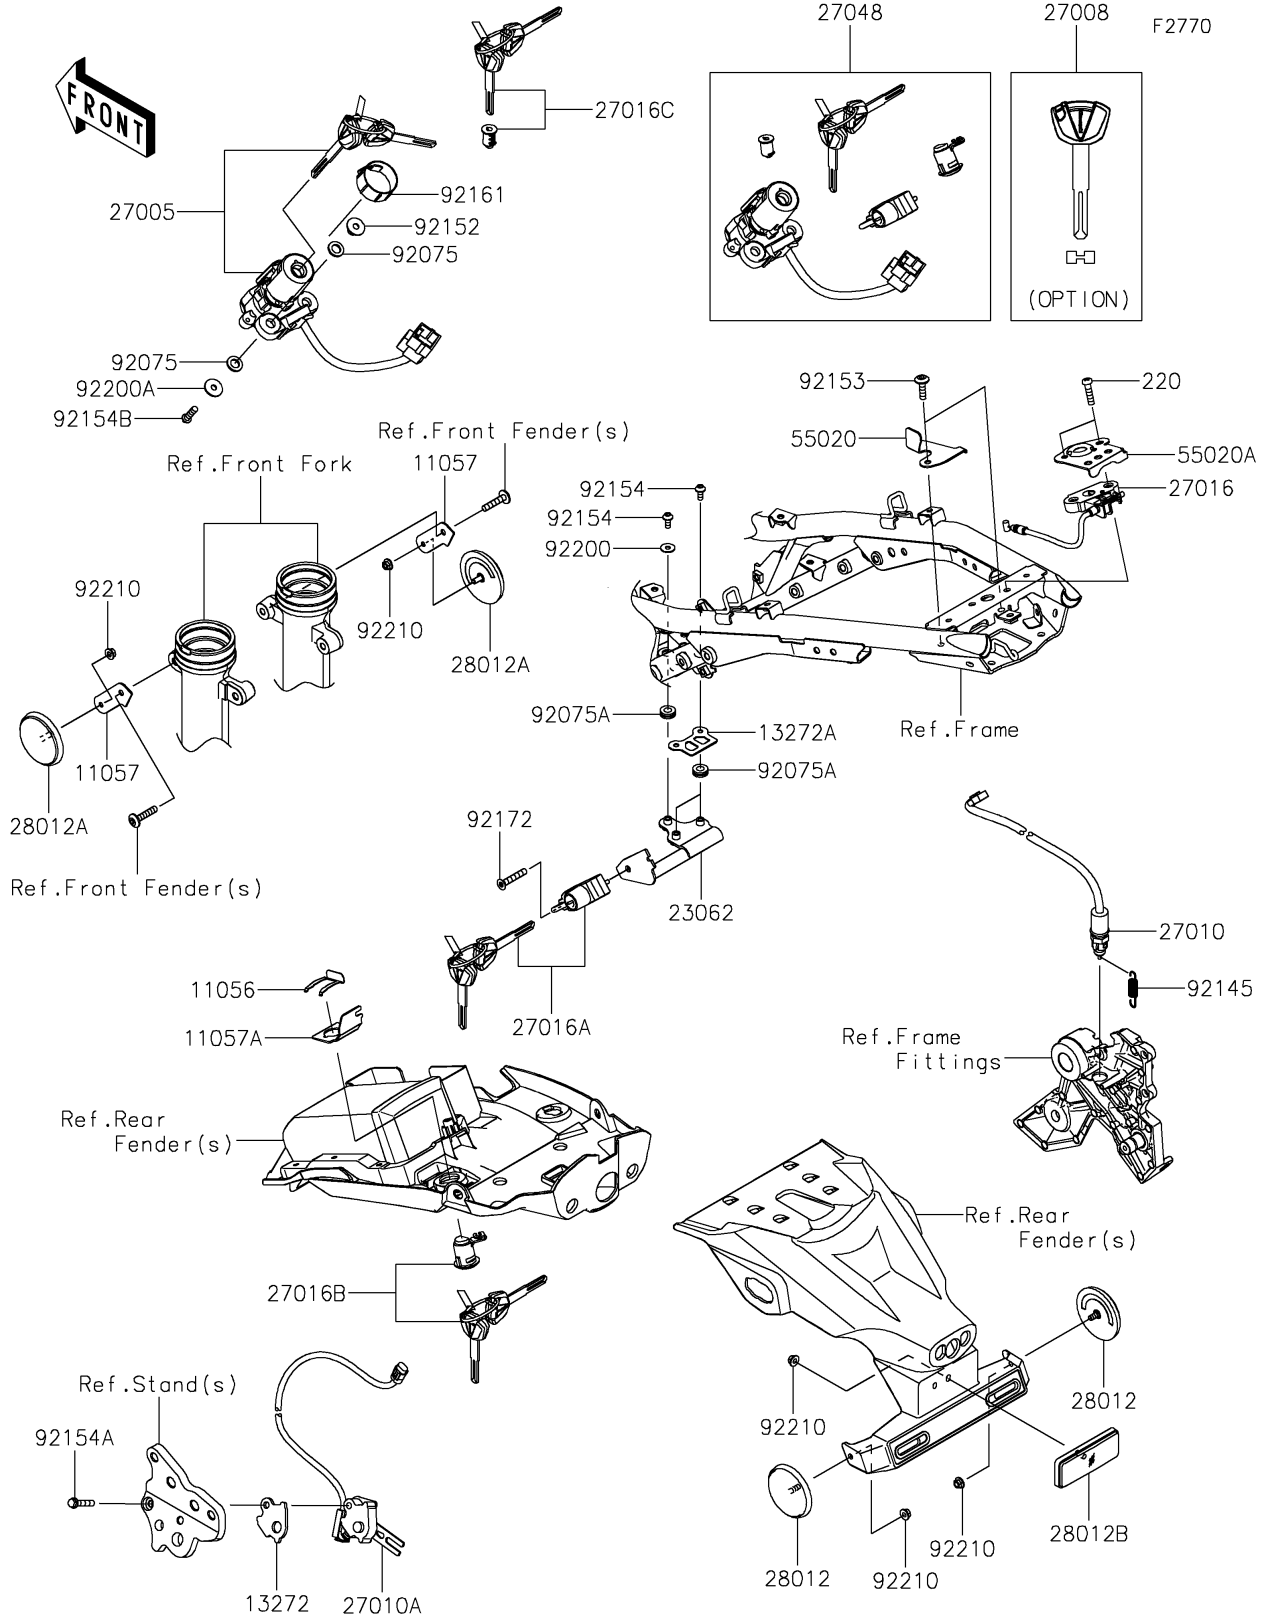

2025 Z650RS PARTS DIAGRAM

Ignition Switch/Locks/Reflectors

2025 Z650RS PARTS LIST

Ignition Switch/Locks/Reflectors

ITEM NAME	PART NUMBER	QUANTITY
BRACKET,CLASP (Ref # 11056)	11056-0238	1
BRACKET,REFLECTOR (Ref # 11057)	11057-7140	2
BRACKET,SEAT LOCK (Ref # 11057A)	11057-7534	1
PLATE (Ref # 13272)	13272-1330	1
PLATE (Ref # 13272A)	13272-2967	1
BRACKET-COMP (Ref # 23062)	23062-1288	1
SWITCH-ASSY-IGNITION (Ref # 27005)	27005-0704	1
KEY-LOCK,BLANK (Ref # 27008)	27008-0662	1
SWITCH,BRAKE (Ref # 27010)	27010-0857	1
SWITCH,SIDE STAND (Ref # 27010A)	27010-0920	1
LOCK-ASSY,SEAT STRIKER (Ref # 27016)	27016-0025	1
LOCK-ASSY,HELMET (Ref # 27016A)	27016-5423	1
LOCK-ASSY,SEAT (Ref # 27016B)	27016-5424	1
LOCK-ASSY,TANK CAP (Ref # 27016C)	27016-5425	1
SWITCH-ASSY (Ref # 27048)	27048-5268	1
REFLECTOR-REFLEX (Ref # 28012)	28012-0002	2
REFLECTOR-REFLEX (Ref # 28012A)	28012-0008	2
REFLECTOR-REFLEX (Ref # 28012B)	28012-1077	1
GUARD (Ref # 55020)	55020-2365	1
GUARD (Ref # 55020A)	55020-2404	1
DAMPER (Ref # 92075)	92075-1564	4
DAMPER (Ref # 92075A)	92075-161	3
SPRING,REAR BRAKE (Ref # 92145)	92145-1896	1
COLLAR (Ref # 92152)	92152-2855	2
BOLT,SOCKET,6X22 (Ref # 92153)	92153-1356	2
BOLT,SOCKET,5X12 (Ref # 92154)	92154-0917	3
BOLT,FLANGED,6X30 (Ref # 92154A)	92154-1040	1
BOLT,TORX,6X22 (Ref # 92154B)	92154-1858	2
DAMPER (Ref # 92161)	92161-1506	1

2025 Z650RS PARTS LIST

Ignition Switch/Locks/Reflectors

ITEM NAME	PART NUMBER	QUANTITY
SCREW,HEXLOBE,6X35 (Ref # 92172)	92172-0835	1
WASHER,5.2X15X1.0 (Ref # 92200)	92200-0456	1
WASHER,6X20X1.6 (Ref # 92200A)	92200-0780	2
NUT,FLANGED,5MM (Ref # 92210)	92210-0007	5
SCREW-PAN-CROS,6X25 (Ref # 220)	220AC0625	2