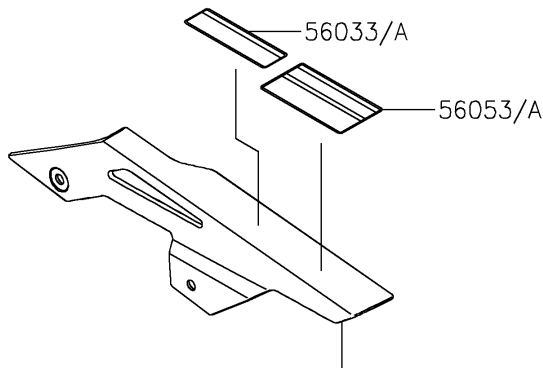

2024 Z650RS ABS PARTS DIAGRAM

Labels

F2860

Ref. Fuel Tank

Ref. Rear Fender (s)

Ref. Side Covers/Chain Cover

2024 Z650RS ABS PARTS LIST

Labels

ITEM NAME	PART NUMBER	QUANTITY
LABEL-MANUAL,CHAIN (Ref # 56033)	56033-0850	1
LABEL-MANUAL,CHAIN (Ref # 56033A)	56033-0853	1
LABEL-SPECIFICATION,TIRE&LOAD (Ref # 56053)	56053-1862	1
LABEL-SPECIFICATION,TIRE&LOAD (Ref # 56053A)	56053-1863	1
LABEL-WARNING,EVAPO (Ref # 56071)	56071-0158	1
LABEL-CERTIFICATION,EVAPO (Ref # 56101)	56101-0512	1