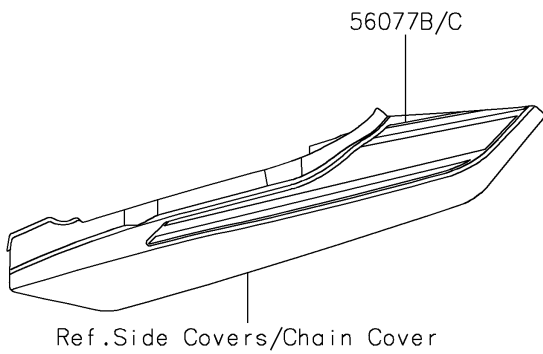

# 2025 Z650RS PARTS DIAGRAM

Decals(Ebony/Gold)(RSFBN/RSFBL)

F2861B

## 2025 Z650RS PARTS LIST

Decals(Ebony/Gold)(RSFBN/RSFBL)

ITEM NAME	PART NUMBER	QUANTITY
MARK,SIDE COVER,Z650RS,3D (Ref # 56054)	56054-2896	2
MARK,ENGINE COVER (Ref # 56054A)	56054-2897	2
MARK,FUEL TANK,LH,KAWASAKI,3D (Ref # 56054B)	56054-4260	1
MARK,FUEL TANK,RH,KAWASAKI,3D (Ref # 56054C)	56054-4261	1
PATTERN,FUEL TANK,LH (Ref # 56077)	56077-2128	1
PATTERN,FUEL TANK,RH (Ref # 56077A)	56077-2129	1
PATTERN,TAIL COVER,LH (Ref # 56077B)	56077-2130	1
PATTERN,TAIL COVER,RH (Ref # 56077C)	56077-2131	1