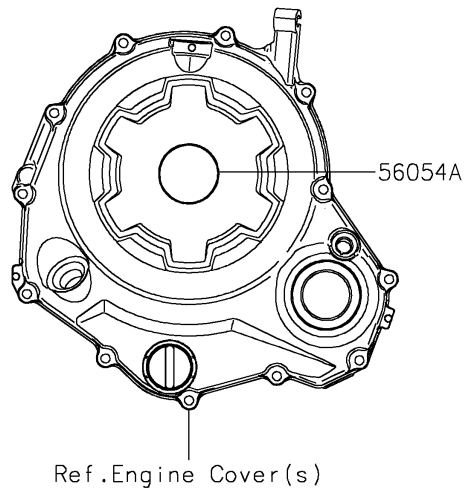

# 2025 Z650RS PARTS DIAGRAM

Decals(Ebony/Gold)(RSFBN/RSFBL)

F2861B

## 2025 Z650RS PARTS LIST

Decals(Ebony/Gold)(RSFBN/RSFBL)

ITEM NAME	PART NUMBER	QUANTITY
MARK,SIDE COVER,Z650RS,3D (Ref # 56054)	56054-2896	2
MARK,ENGINE COVER (Ref # 56054A)	56054-2897	2
MARK,FUEL TANK,LH,KAWASAKI,3D (Ref # 56054B)	56054-4260	1
MARK,FUEL TANK,RH,KAWASAKI,3D (Ref # 56054C)	56054-4261	1
PATTERN,FUEL TANK,LH (Ref # 56077)	56077-2128	1
PATTERN,FUEL TANK,RH (Ref # 56077A)	56077-2129	1
PATTERN,TAIL COVER,LH (Ref # 56077B)	56077-2130	1
PATTERN,TAIL COVER,RH (Ref # 56077C)	56077-2131	1