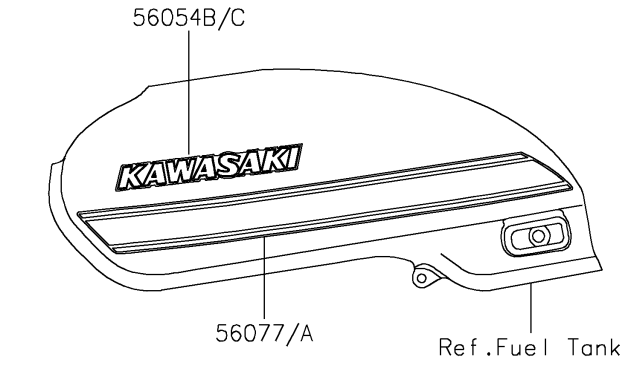

# 2025 Z650RS PARTS DIAGRAM

Decals(Ebony/Gold)(RSFBN/RSFBL)

F2861B

## 2025 Z650RS PARTS LIST

Decals(Ebony/Gold)(RSFBN/RSFBL)

ITEM NAME	PART NUMBER	QUANTITY
MARK,SIDE COVER,Z650RS,3D (Ref # 56054)	56054-2896	2
MARK,ENGINE COVER (Ref # 56054A)	56054-2897	2
MARK,FUEL TANK,LH,KAWASAKI,3D (Ref # 56054B)	56054-4260	1
MARK,FUEL TANK,RH,KAWASAKI,3D (Ref # 56054C)	56054-4261	1
PATTERN,FUEL TANK,LH (Ref # 56077)	56077-2128	1
PATTERN,FUEL TANK,RH (Ref # 56077A)	56077-2129	1
PATTERN,TAIL COVER,LH (Ref # 56077B)	56077-2130	1
PATTERN,TAIL COVER,RH (Ref # 56077C)	56077-2131	1