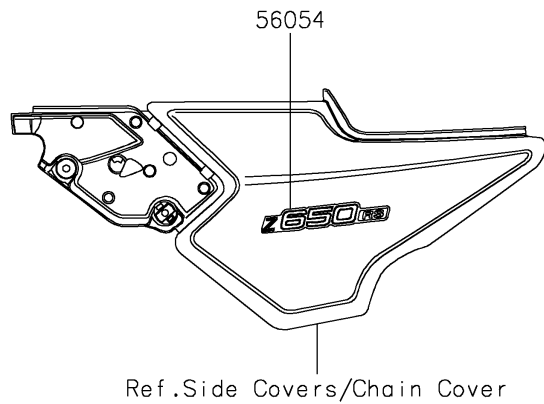

# 2025 Z650RS PARTS DIAGRAM

Decals(Ebony/Gold)(RSFBN/RSFBL)

F2861B

## 2025 Z650RS PARTS LIST

Decals(Ebony/Gold)(RSFBN/RSFBL)

ITEM NAME	PART NUMBER	QUANTITY
MARK,SIDE COVER,Z650RS,3D (Ref # 56054)	56054-2896	2
MARK,ENGINE COVER (Ref # 56054A)	56054-2897	2
MARK,FUEL TANK,LH,KAWASAKI,3D (Ref # 56054B)	56054-4260	1
MARK,FUEL TANK,RH,KAWASAKI,3D (Ref # 56054C)	56054-4261	1
PATTERN,FUEL TANK,LH (Ref # 56077)	56077-2128	1
PATTERN,FUEL TANK,RH (Ref # 56077A)	56077-2129	1
PATTERN,TAIL COVER,LH (Ref # 56077B)	56077-2130	1
PATTERN,TAIL COVER,RH (Ref # 56077C)	56077-2131	1