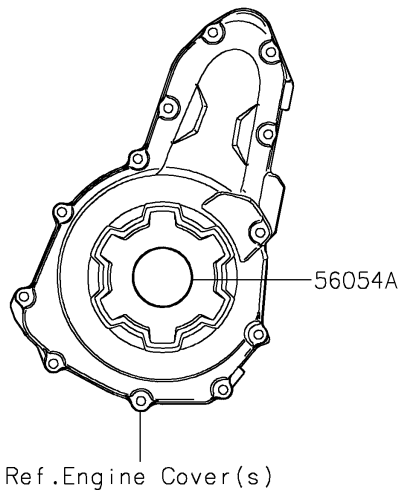

# 2025 Z650RS PARTS DIAGRAM

Decals(Ebony/Gold)(RSFBN/RSFBL)

F2861B

## 2025 Z650RS PARTS LIST

Decals(Ebony/Gold)(RSFBN/RSFBL)

ITEM NAME	PART NUMBER	QUANTITY
MARK,SIDE COVER,Z650RS,3D (Ref # 56054)	56054-2896	2
MARK,ENGINE COVER (Ref # 56054A)	56054-2897	2
MARK,FUEL TANK,LH,KAWASAKI,3D (Ref # 56054B)	56054-4260	1
MARK,FUEL TANK,RH,KAWASAKI,3D (Ref # 56054C)	56054-4261	1
PATTERN,FUEL TANK,LH (Ref # 56077)	56077-2128	1
PATTERN,FUEL TANK,RH (Ref # 56077A)	56077-2129	1
PATTERN,TAIL COVER,LH (Ref # 56077B)	56077-2130	1
PATTERN,TAIL COVER,RH (Ref # 56077C)	56077-2131	1