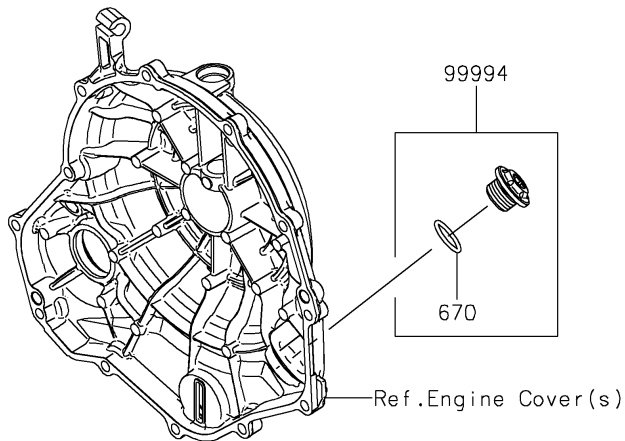

2024 Z650RS ABS PARTS DIAGRAM

Accessory(Radiator Screen and Cap)

2024 Z650RS ABS PARTS LIST

Accessory(Radiator Screen and Cap)

ITEM NAME	PART NUMBER	QUANTITY
GUIDE (Ref # 13070)	13070-0985	1
WASHER,7X16X1.2 (Ref # 92022)	92022-024	4
NUT,CLIP,6MM (Ref # 92210)	92210-0867	4
KIT-ACC,OIL FILLER CAP,BLACK (Ref # 99994)	99994-1229	1
RADIATOR SCREEN (Ref # 99994A)	99994-1731	1
BOLT-UPSET-WP (Ref # 186)	186BA0616	4
O RING,20MM (Ref # 670)	670B2020	1