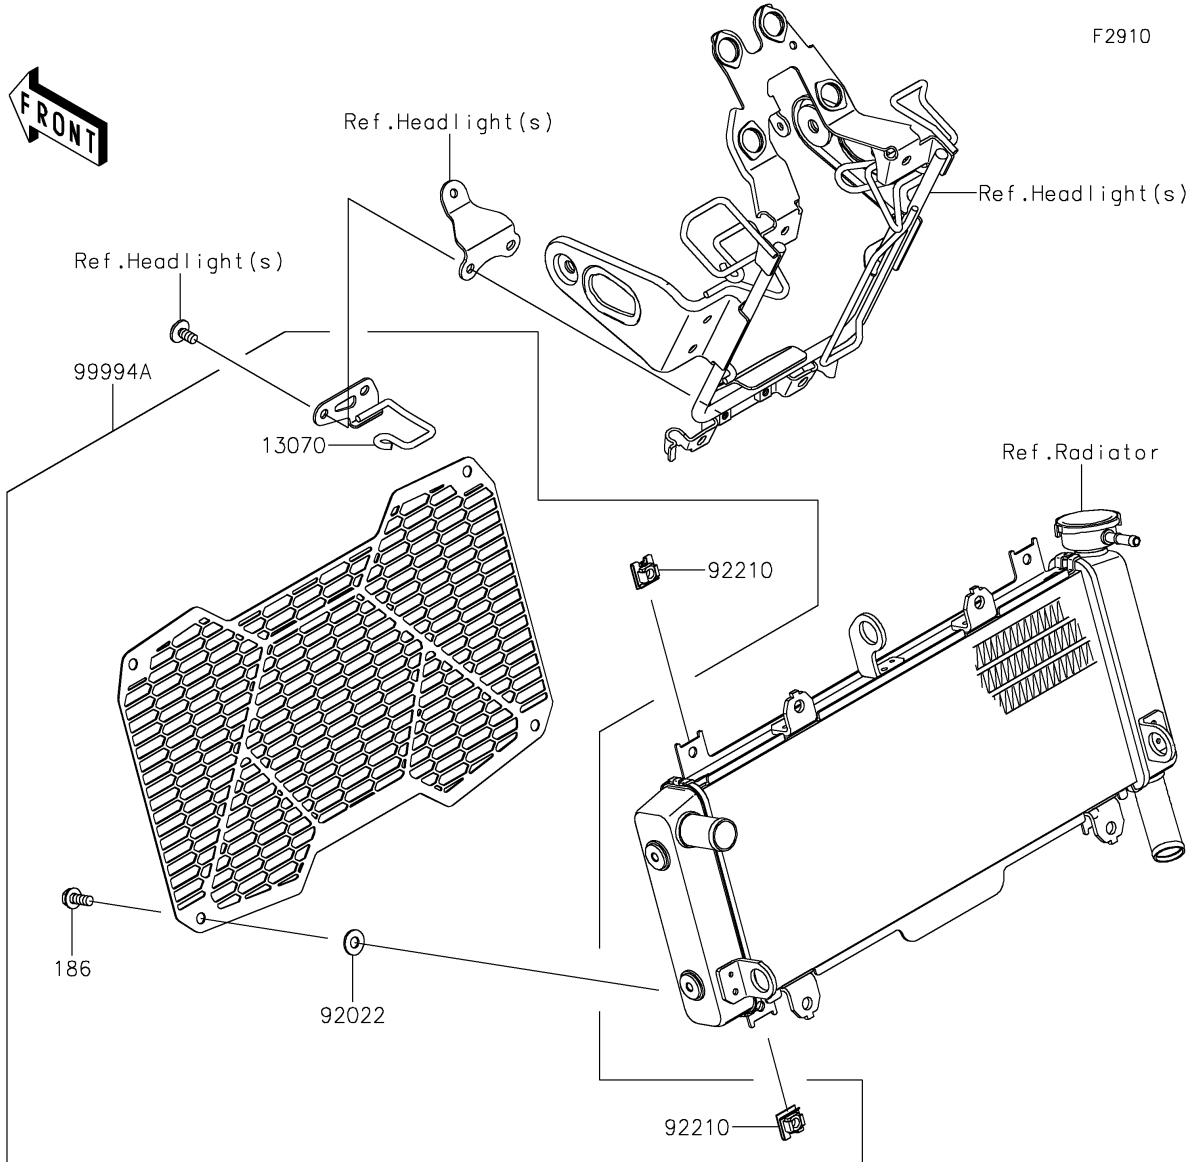

2024 Z650RS ABS PARTS DIAGRAM

Accessory(Radiator Screen and Cap)

2024 Z650RS ABS PARTS LIST

Accessory(Radiator Screen and Cap)

ITEM NAME	PART NUMBER	QUANTITY
GUIDE (Ref # 13070)	13070-0985	1
WASHER,7X16X1.2 (Ref # 92022)	92022-024	4
NUT,CLIP,6MM (Ref # 92210)	92210-0867	4
KIT-ACC,OIL FILLER CAP,BLACK (Ref # 99994)	99994-1229	1
RADIATOR SCREEN (Ref # 99994A)	99994-1731	1
BOLT-UPSET-WP (Ref # 186)	186BA0616	4
O RING,20MM (Ref # 670)	670B2020	1