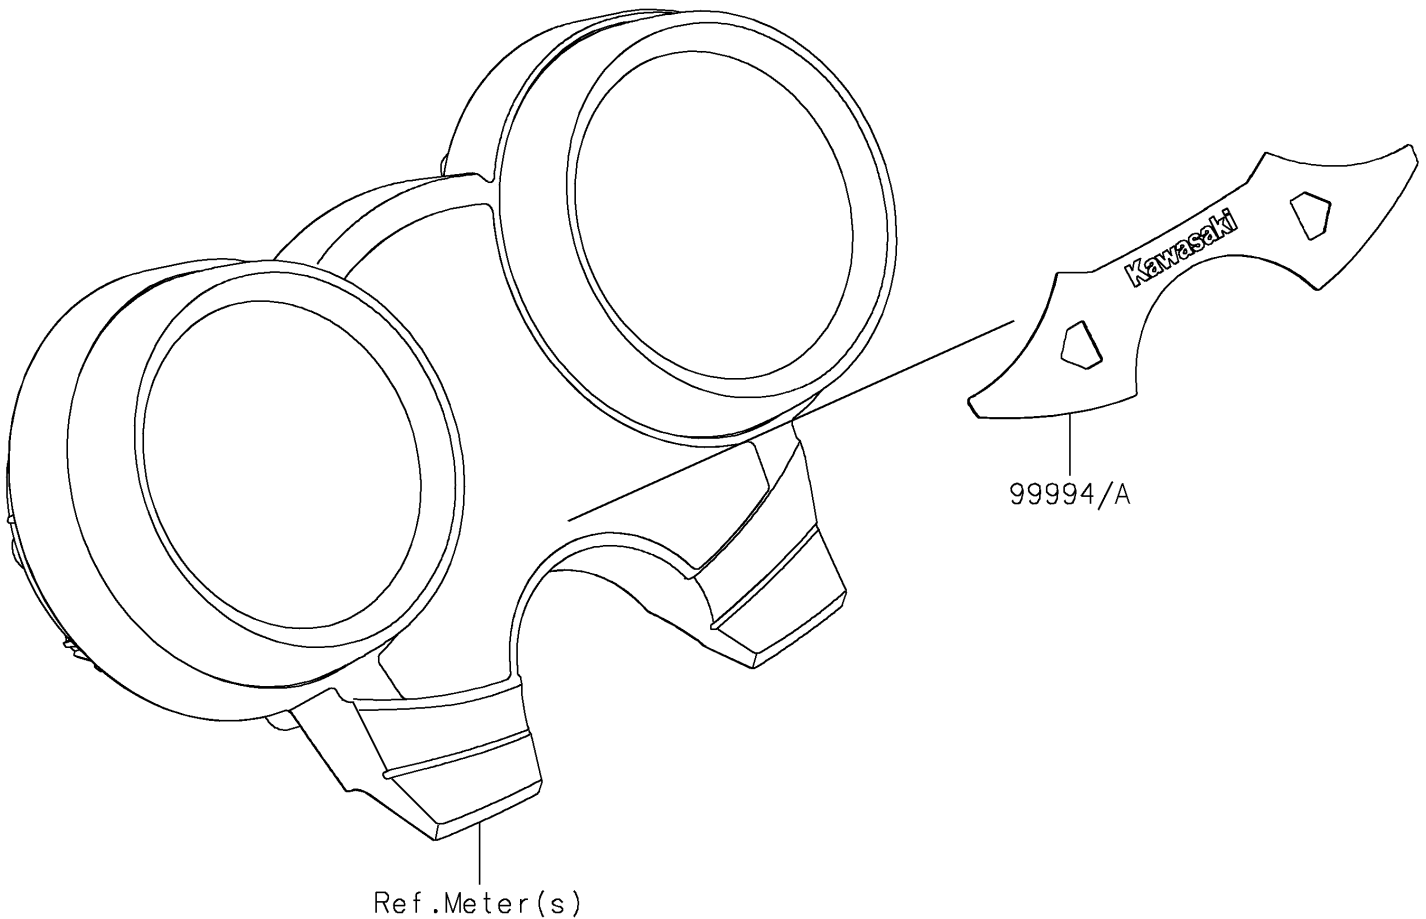

2025 Z650RS PARTS DIAGRAM

Accessory(Indicator Cover)

F2910A

2025 Z650RS PARTS LIST

Accessory(Indicator Cover)

ITEM NAME	PART NUMBER	QUANTITY
KIT-ACC,INDICATOR COVER,SILVER (Ref # 99994)	99994-1016	1
INDICATOR COVER,BLACK (Ref # 99994A)	99994-1220	1