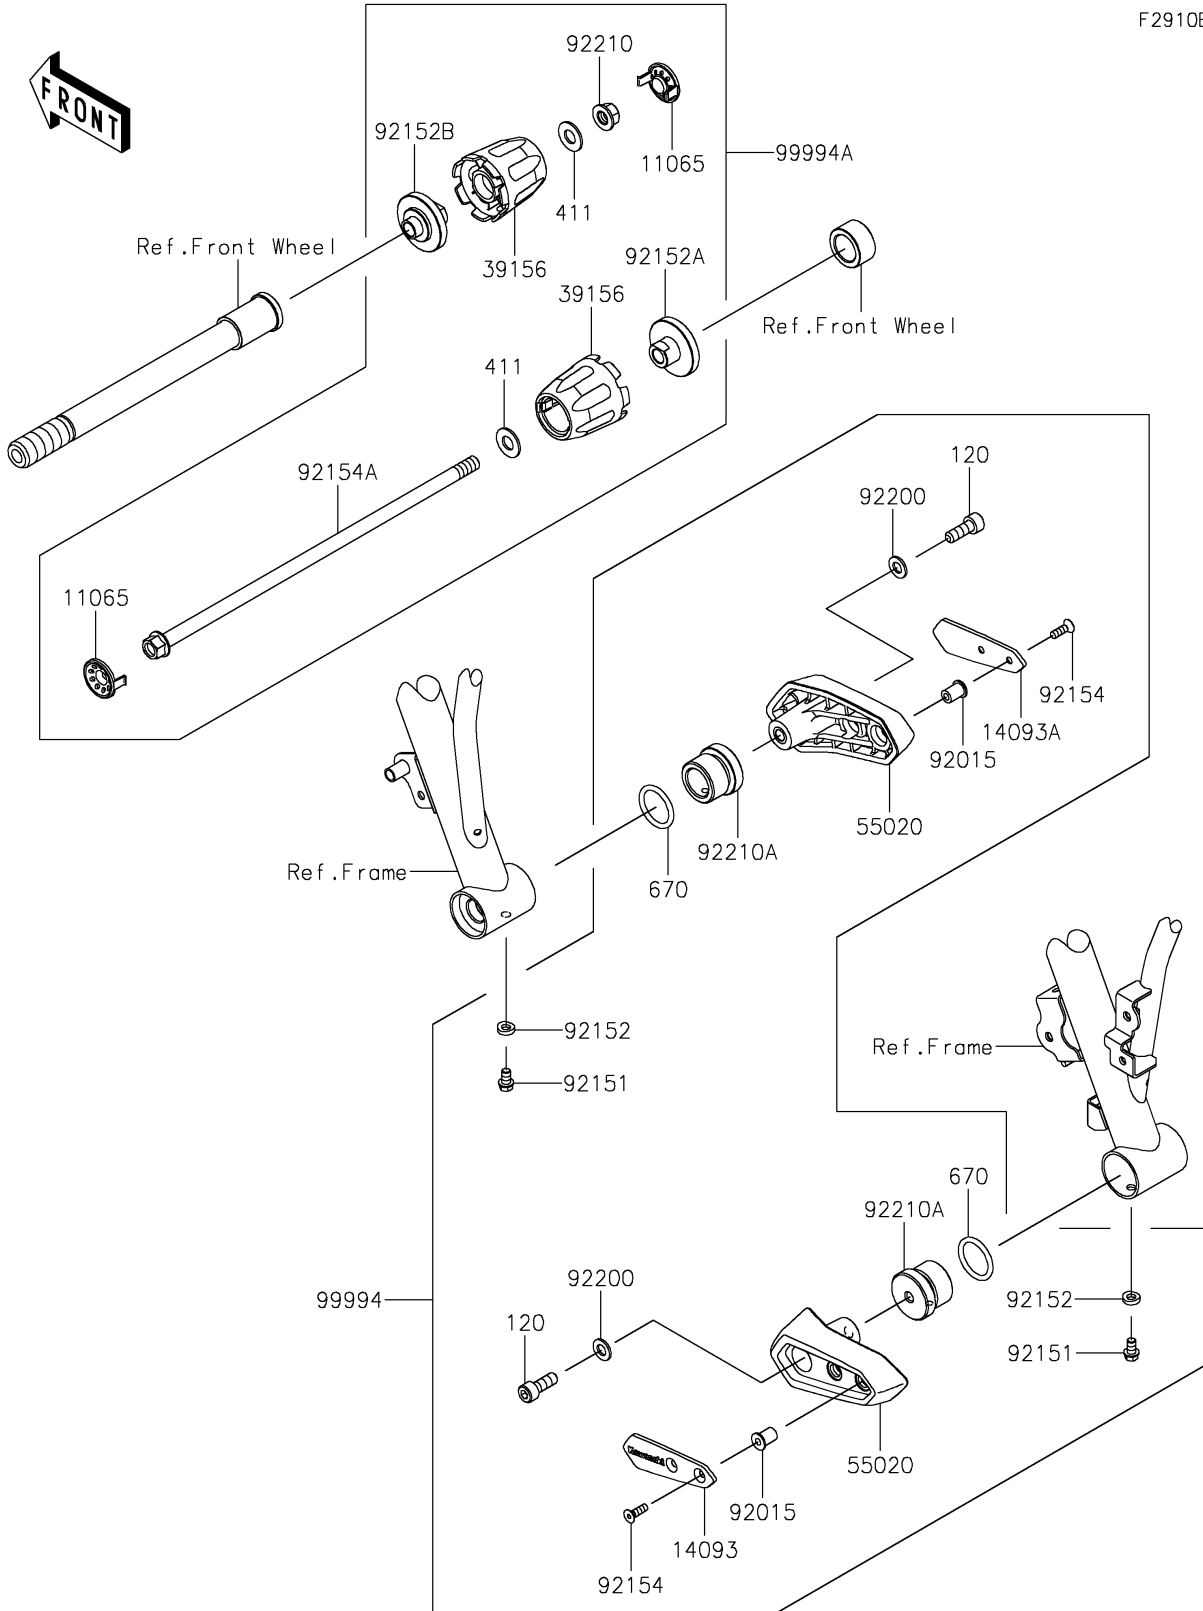

2025 Z650RS PARTS DIAGRAM

Accessory(Slider)

F2910B

2025 Z650RS PARTS LIST

Accessory(Slider)

ITEM NAME	PART NUMBER	QUANTITY
CAP,B.SILVER (Ref # 11065)	11065-1313-54N	2
COVER,SLIDER,LH (Ref # 14093)	14093-0971	1
COVER,SLIDER,RH (Ref # 14093A)	14093-0972	1
PAD,AXLE SLIDER (Ref # 39156)	39156-2212	2
GUARD (Ref # 55020)	55020-1997	2
NUT,WELL,5MM (Ref # 92015)	92015-1757	4
BOLT,6X10 (Ref # 92151)	92151-1277	2
COLLAR,6.3X12 (Ref # 92152)	92152-2236	2
COLLAR,LH (Ref # 92152A)	92152-2272	1
COLLAR,RH (Ref # 92152B)	92152-2273	1
BOLT,SOCKET,5X16 (Ref # 92154)	92154-1014	4
BOLT,FLANGED,10X310 (Ref # 92154A)	92154-4229	1
WASHER,8.4X16X1.6 (Ref # 92200)	92200-0807	2
NUT,LOCK,FLANGED,10MM (Ref # 92210)	92210-1139	1
NUT (Ref # 92210A)	92210-1505	2
FRAME SLIDER (Ref # 99994)	99994-1541	1
AXLE SLIDER,B.SILVER (Ref # 99994A)	99994-1542-54N	1
BOLT-SOCKET,8X22 (Ref # 120)	120CA0822	2
WASHER-PLAIN,10MM (Ref # 411)	411AA1000	2
O RING,26MM (Ref # 670)	670B3026	2