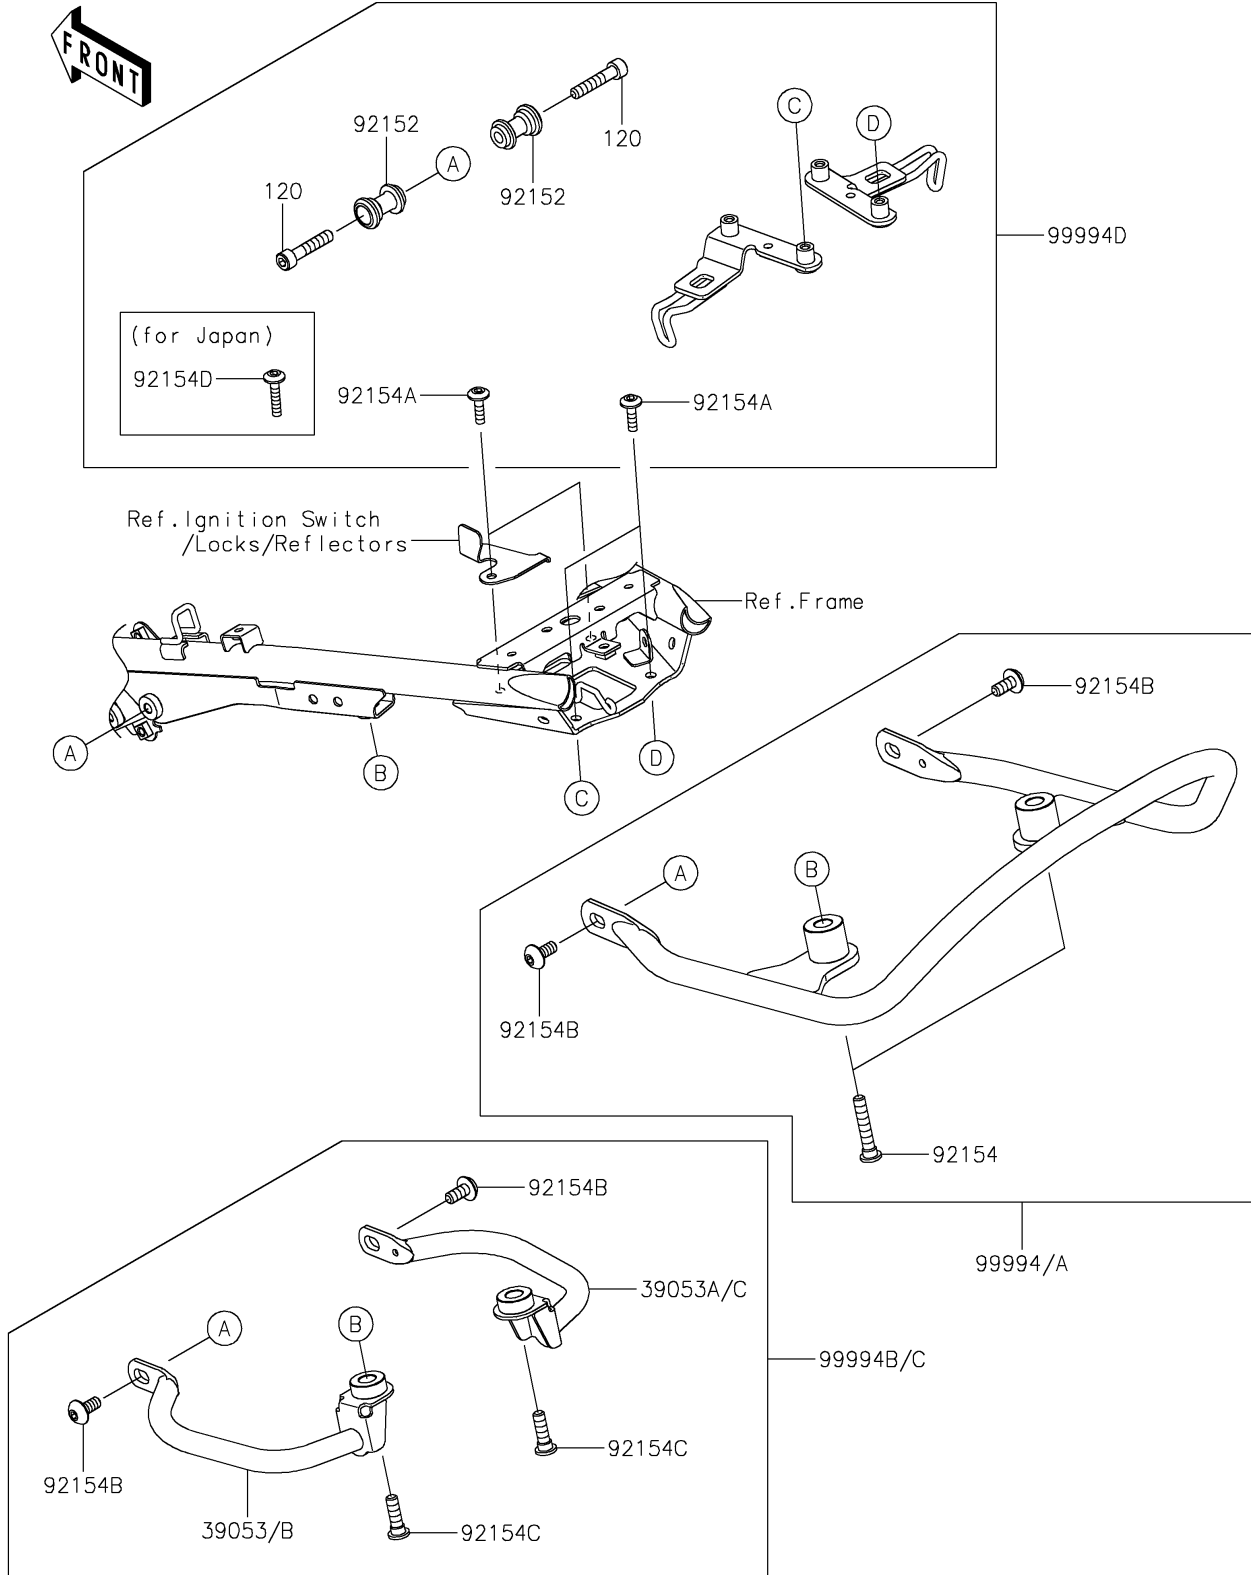

2025 Z650RS PARTS DIAGRAM

Accessory(Grip and Tie Hook)

F2910D

2025 Z650RS PARTS LIST

Accessory(Grip and Tie Hook)

ITEM NAME	PART NUMBER	QUANTITY
GRIP-SIDE,LH,PLATING (Ref # 39053)	39053-0005	1
GRIP-SIDE,RH,PLATING (Ref # 39053A)	39053-0006	1
GRIP-SIDE,LH,BLACK (Ref # 39053B)	39053-0007	1
GRIP-SIDE,RH,BLACK (Ref # 39053C)	39053-0008	1
COLLAR (Ref # 92152)	92152-2403	2
BOLT,SOCKET,8X40 (Ref # 92154)	92154-0544	2
BOLT,SOCKET,6X22 (Ref # 92154A)	92154-2234	4
BOLT,SOCKET,8X18 (Ref # 92154B)	92154-2239	2
BOLT,SOCKET,8X28 (Ref # 92154C)	92154-2334	2
BOLT,SOCKET,6X30 (Ref # 92154D)	92154-4326	2
GRAB BAR(PLATING) (Ref # 99994)	99994-1544	1
GRAB BAR(BLACK) (Ref # 99994A)	99994-1545	1
SIDE GRIP(PLATING) (Ref # 99994B)	99994-1546	1
SIDE GRIP(BLACK) (Ref # 99994C)	99994-1556	1
HOOK FOR BAGGAGE (Ref # 99994D)	99994-1851	1
BOLT-SOCKET,8X40 (Ref # 120)	120CC0840	2