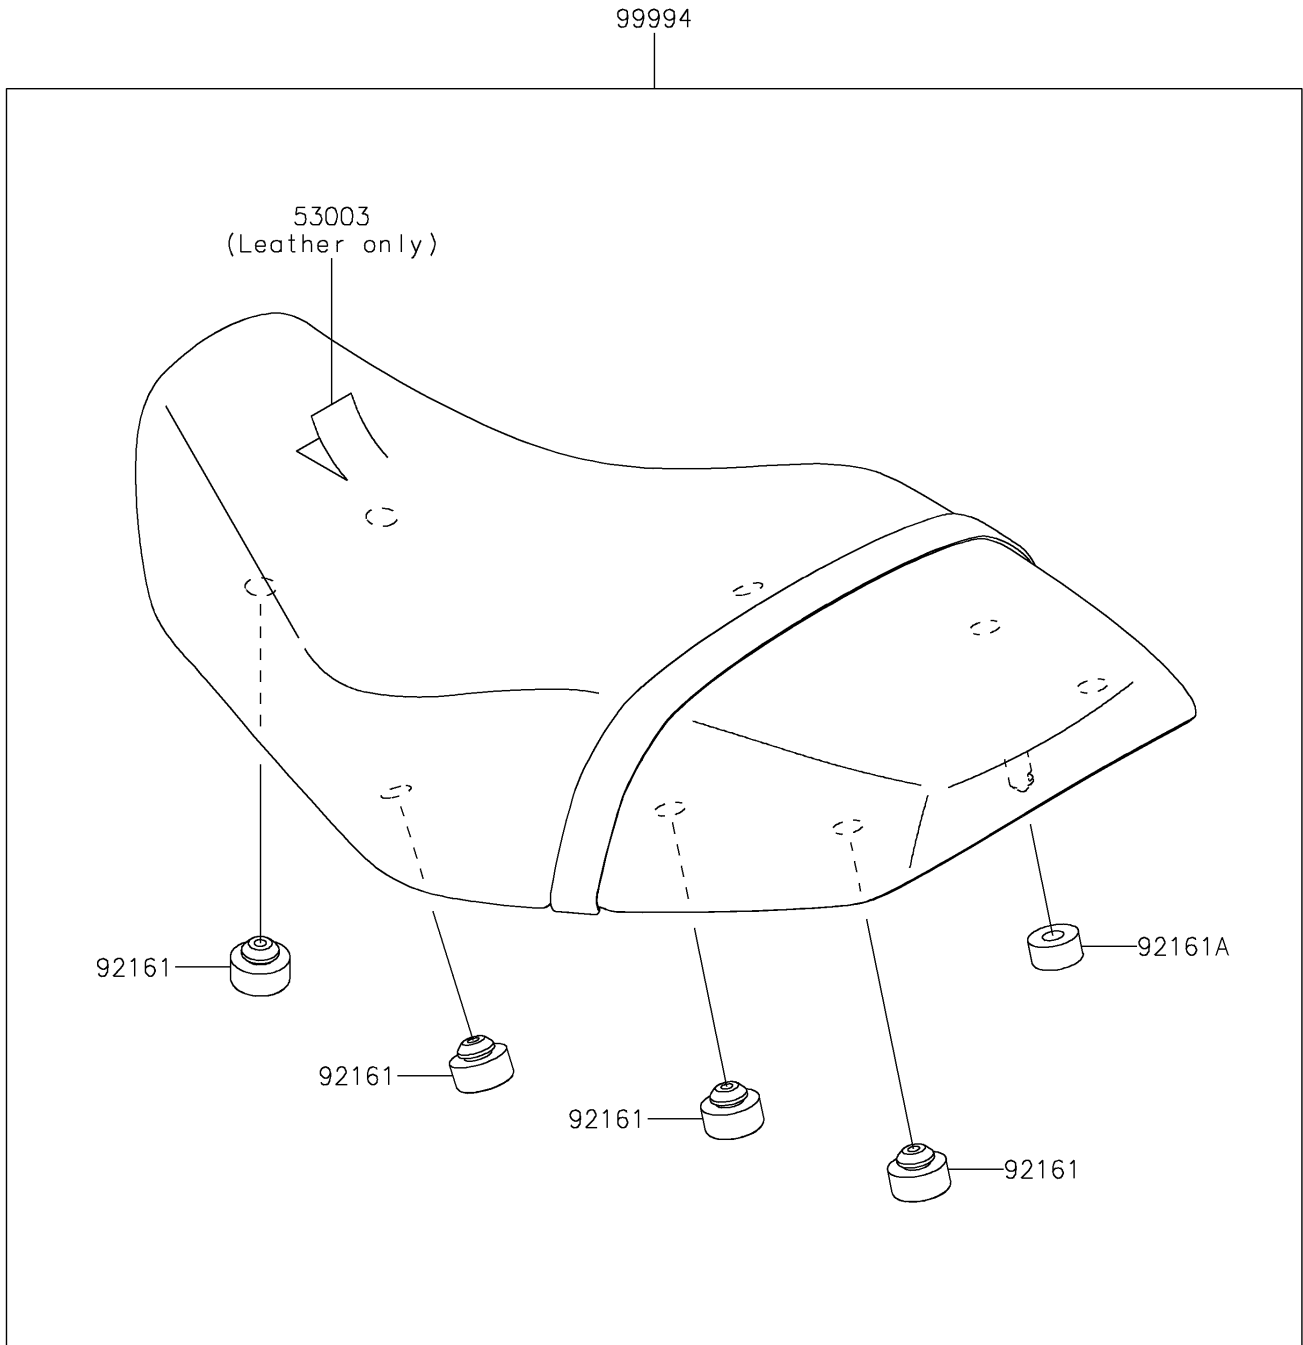

2025 Z650RS PARTS DIAGRAM

Accessory(High Seat)

F2910E

2025 Z650RS PARTS LIST

Accessory(High Seat)

| ITEM NAME | PART NUMBER | QUANTITY |
|-----------------------------------|----------------|----------|
| LEATHER,BLACK (Ref # 53003) | 53003-0550-MA | 1 |
| DAMPER,14X30X14.5 (Ref # 92161) | 92161-1970 | 8 |
| DAMPER,11X26X13 (Ref # 92161A) | 92161-2457 | 1 |
| HIGH SEAT,BLACK+BLK (Ref # 99994) | 99994-1888-12Y | 1 |