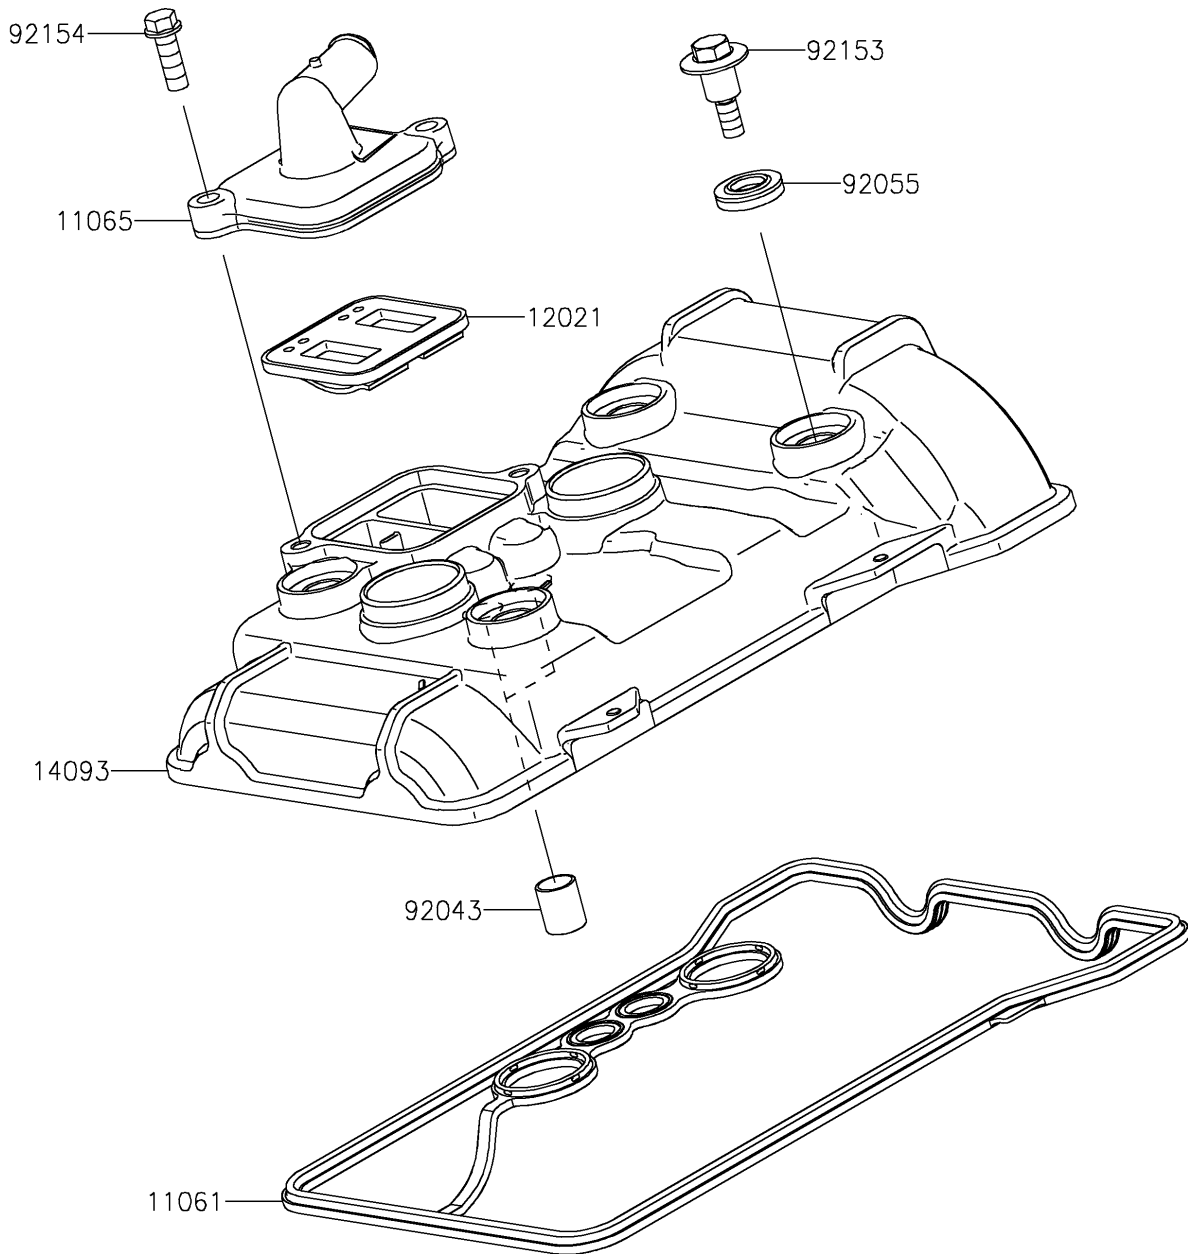

2024 Eliminator® PARTS DIAGRAM

Cylinder Head Cover

E1112

2024 Eliminator® PARTS LIST

Cylinder Head Cover

ITEM NAME	PART NUMBER	QUANTITY
GASKET,CYLINDER HEAD COVER (Ref # 11061)	11061-1337	1
CAP,HEAD (Ref # 11065)	11065-1311	1
VALVE-ASSY-REED (Ref # 12021)	12021-0708	1
COVER,CYLINDER HEAD (Ref # 14093)	14093-1281	1
PIN,10.1X12X14 (Ref # 92043)	92043-4009	2
RING-O (Ref # 92055)	92055-0143	4
BOLT,HEAD COVER (Ref # 92153)	92153-0793	4
BOLT,FLANGED,6X18 (Ref # 92154)	92154-1775	2