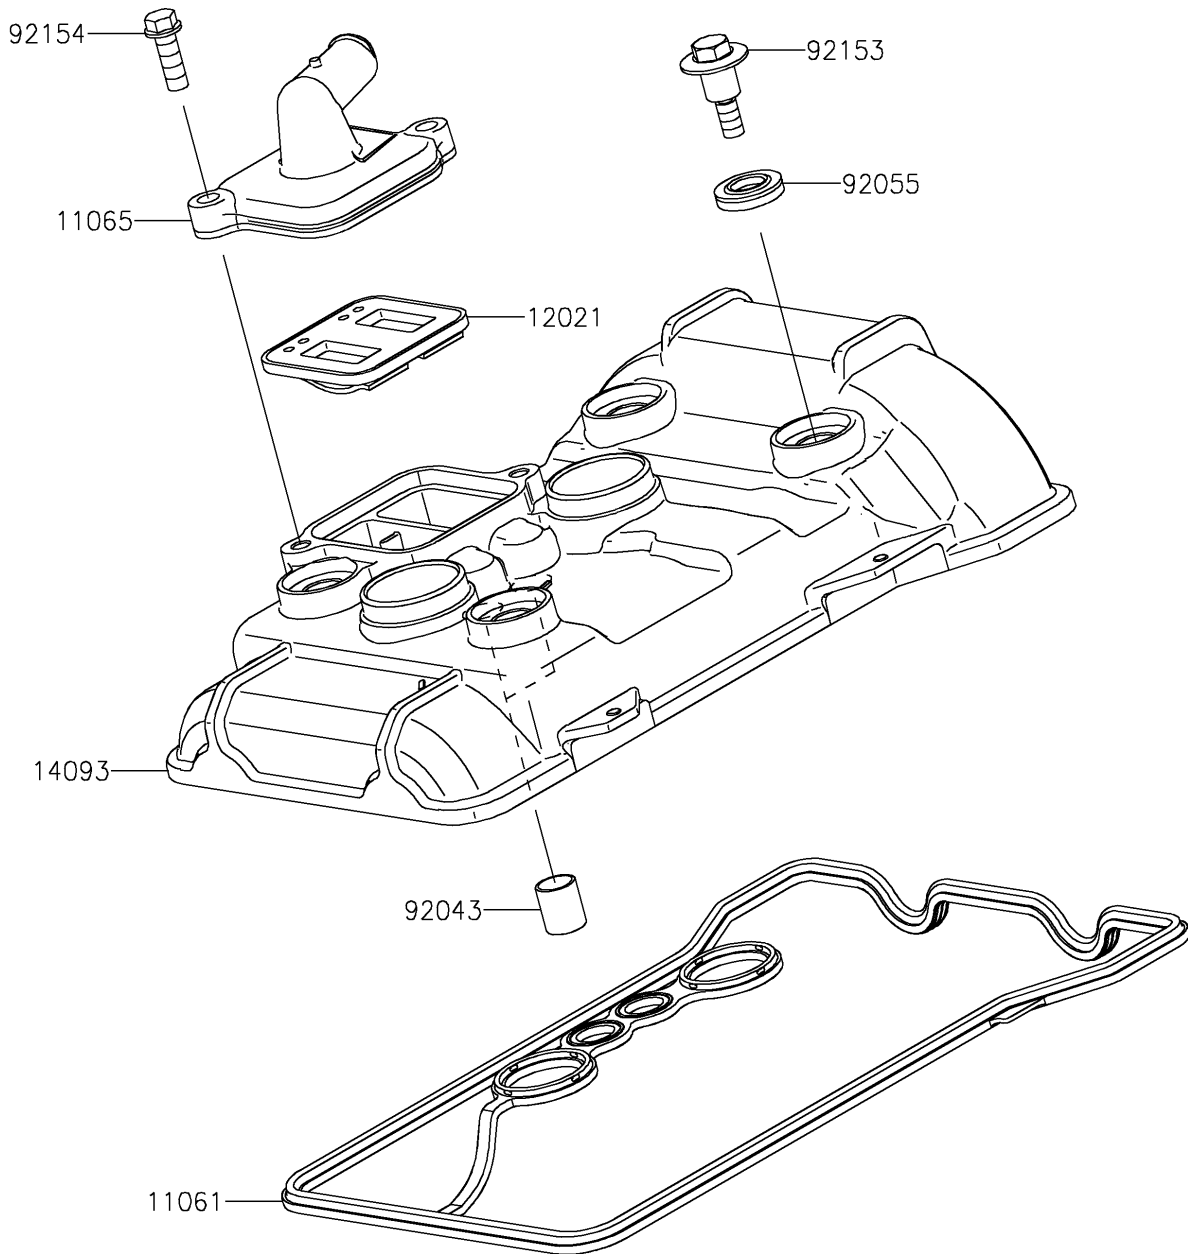

2025 Eliminator ABS PARTS DIAGRAM

Cylinder Head Cover

E1112

2025 Eliminator ABS PARTS LIST

Cylinder Head Cover

ITEM NAME	PART NUMBER	QUANTITY
GASKET,CYLINDER HEAD COVER (Ref # 11061)	11061-1337	1
CAP,HEAD (Ref # 11065)	11065-1311	1
VALVE-ASSY-REED (Ref # 12021)	12021-0708	1
COVER,CYLINDER HEAD (Ref # 14093)	14093-1281	1
PIN,10.1X12X14 (Ref # 92043)	92043-4009	2
RING-O (Ref # 92055)	92055-0143	4
BOLT,HEAD COVER (Ref # 92153)	92153-0793	4
BOLT,FLANGED,6X18 (Ref # 92154)	92154-1775	2