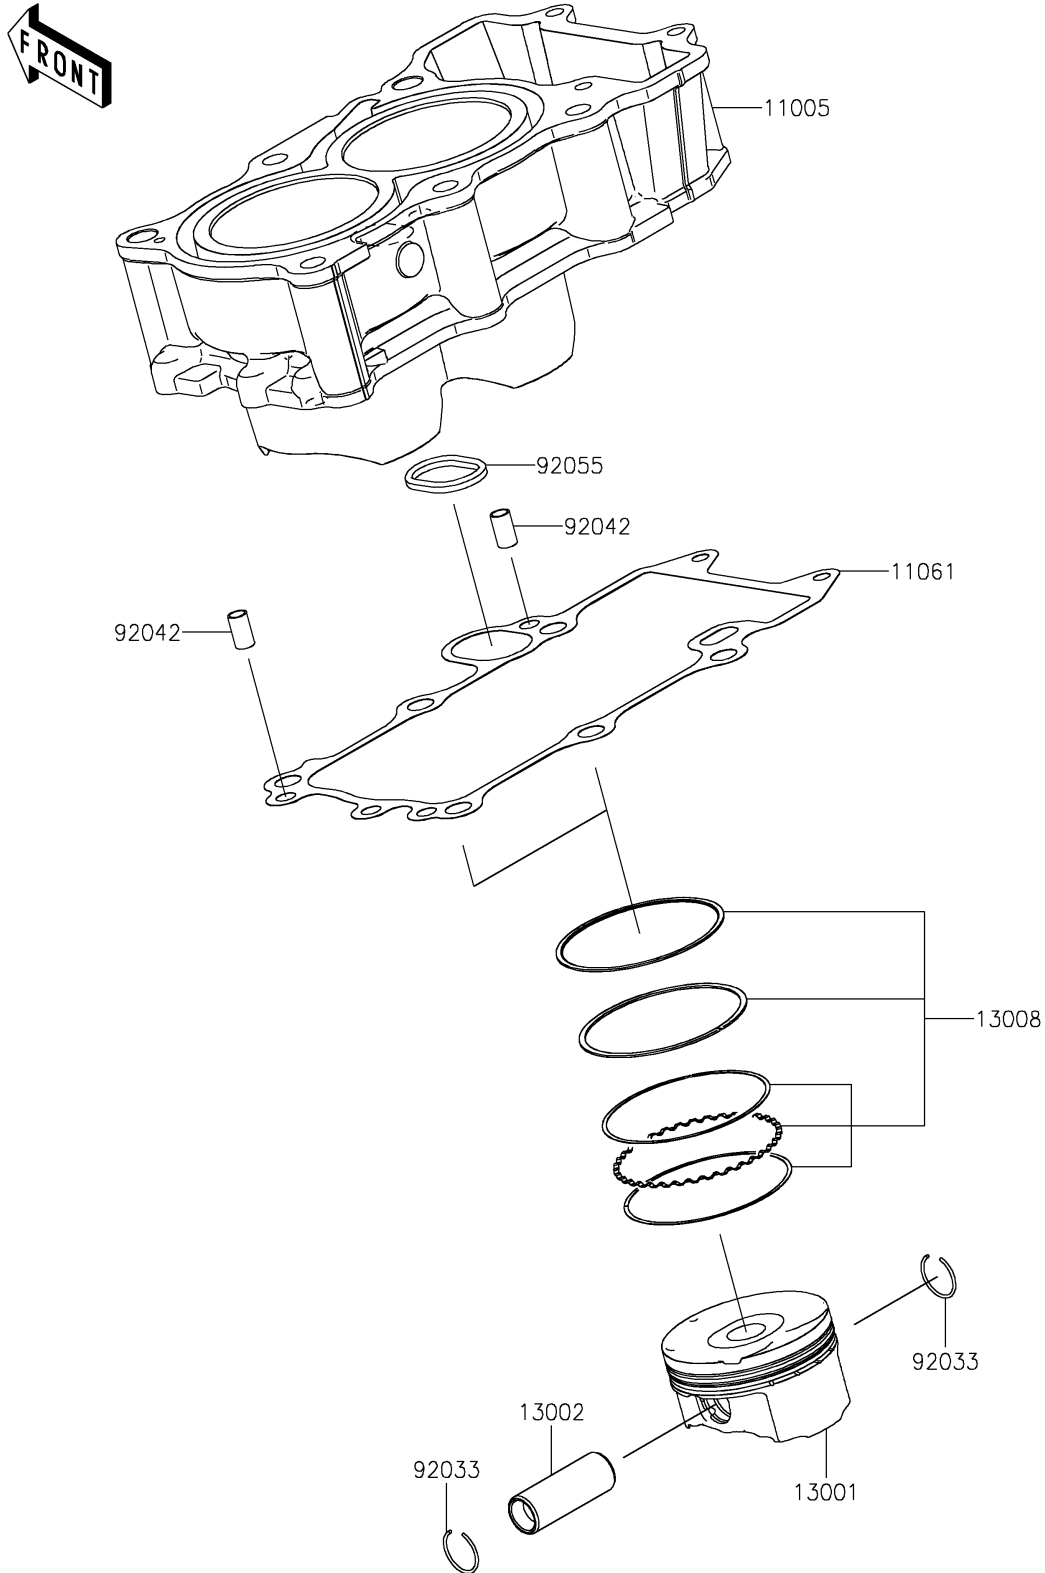

2025 Eliminator ABS PARTS DIAGRAM

Cylinder/Piston(s)

E1120

2025 Eliminator ABS PARTS LIST

Cylinder/Piston(s)

ITEM NAME	PART NUMBER	QUANTITY
CYLINDER-ENGINE (Ref # 11005)	11005-0740	1
GASKET,CYLINDER BASE (Ref # 11061)	11061-1458	1
PISTON-ENGINE (Ref # 13001)	13001-0840	2
PIN-PISTON (Ref # 13002)	13002-0050	2
RING-SET-PISTON (Ref # 13008)	13008-0603	2
RING-SNAP (Ref # 92033)	92033-1054	4
PIN,DOWEL,6.3X8X14 (Ref # 92042)	92042-007	2
RING-O (Ref # 92055)	92055-0888	1